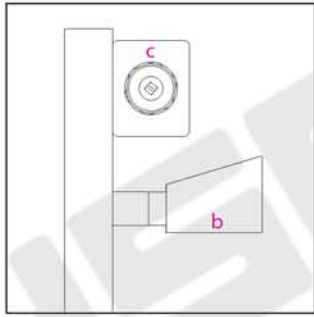

# CUBO 2000H x 470W

Measurements: mm