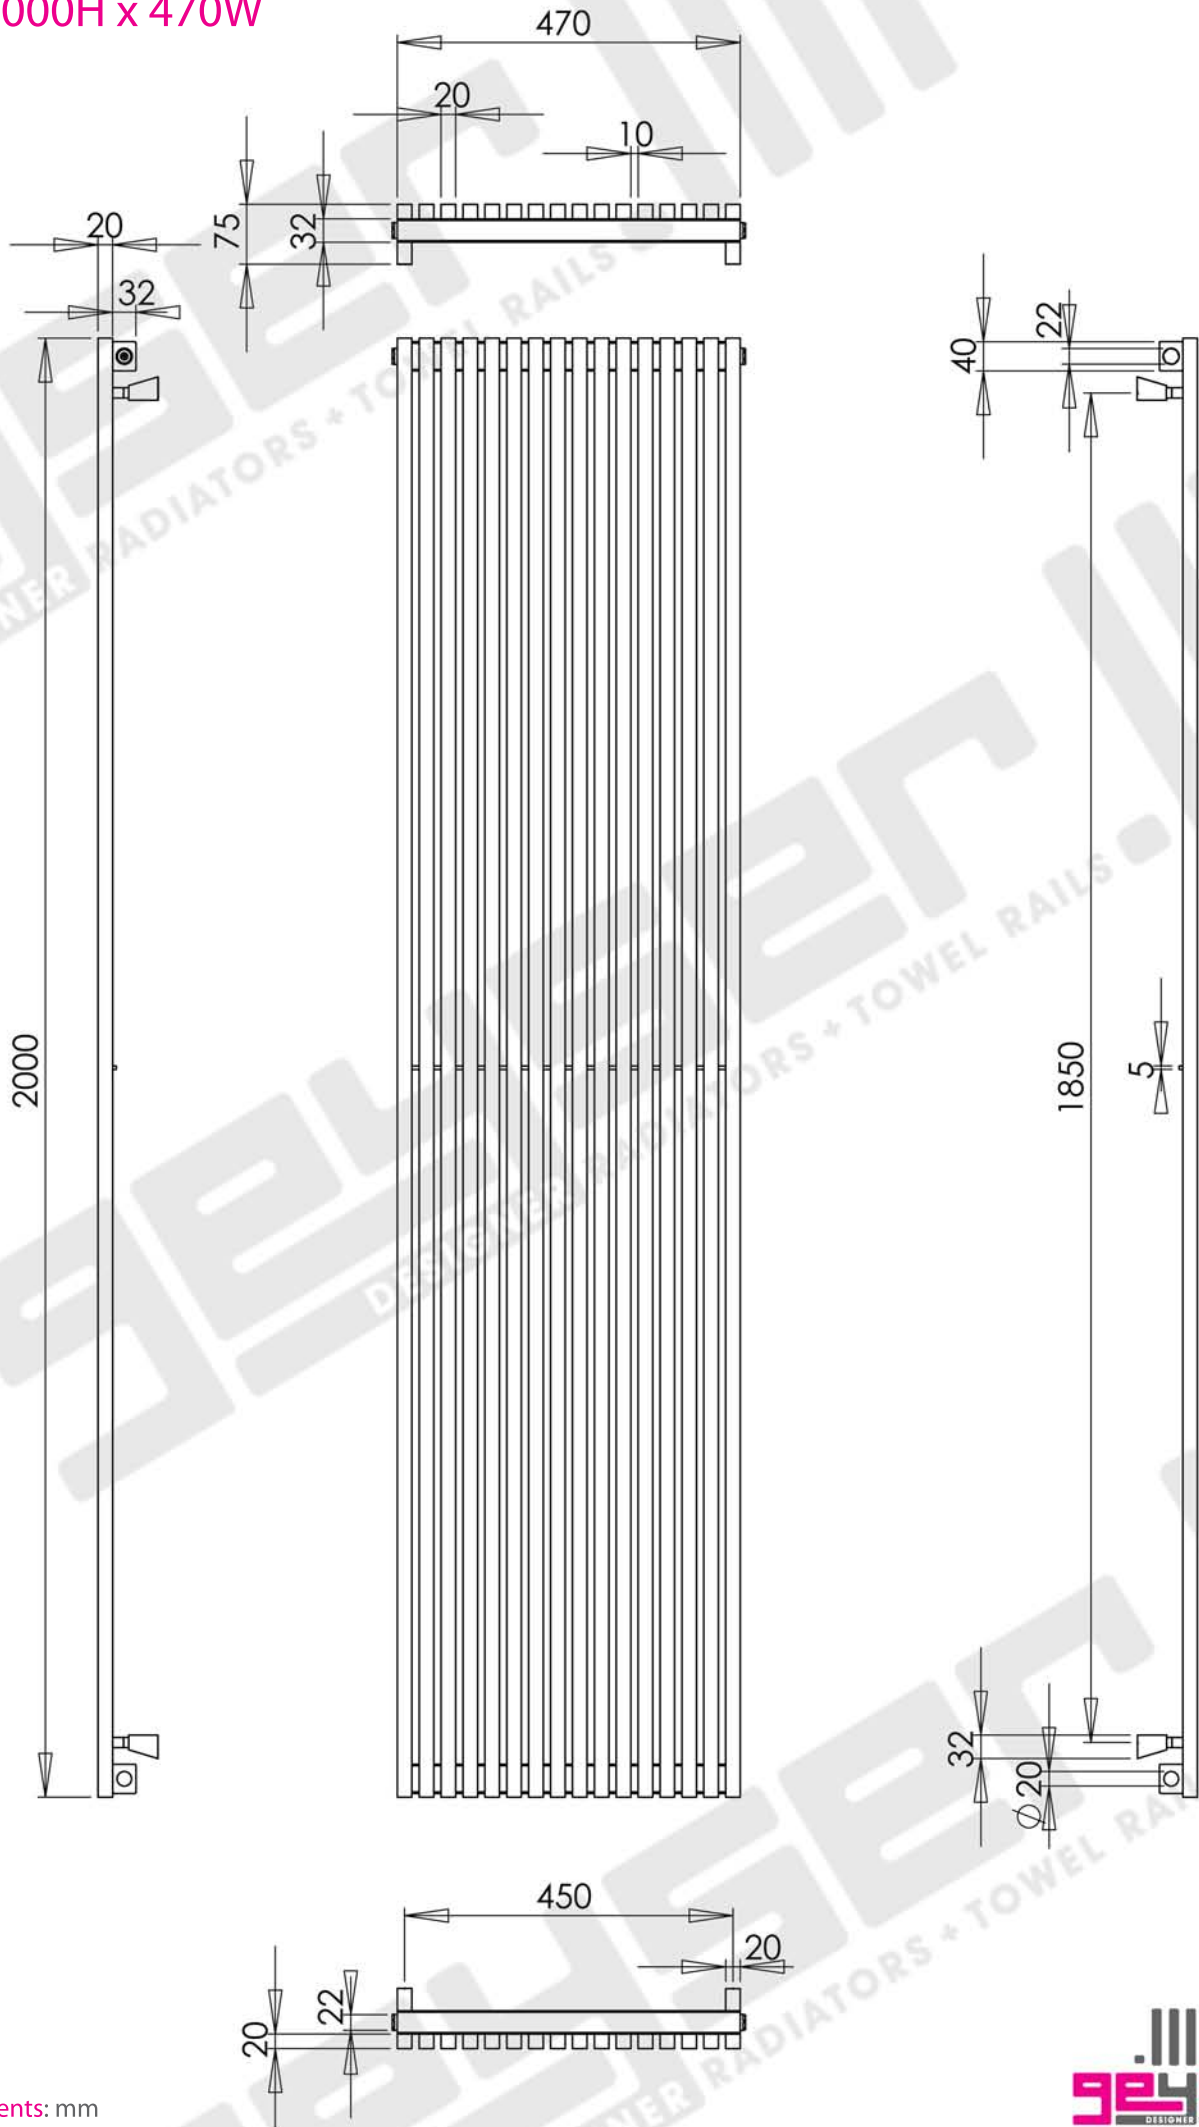

# CUBO 2000H x 470W

# CUBO 2000H x 470W

Measurements: mm