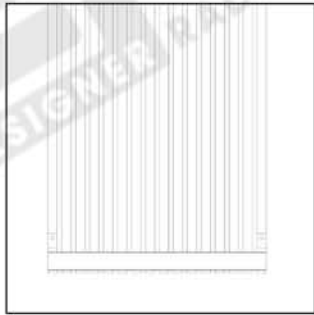

# CUBO 2000H x 470W

Measurements: mm