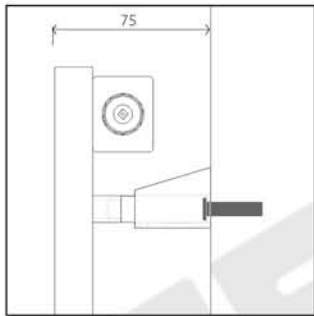

# CUBO 2000H x 470W

Measurements: mm