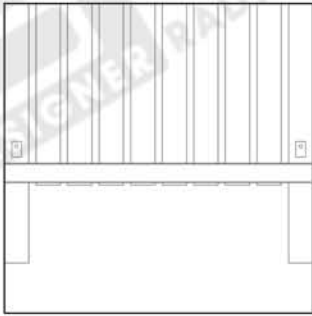

CYLINDER 760H x 645W

CYLINDER 760H x 645W

Measurements: mm