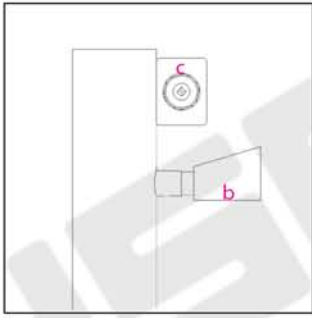

CYLINDER 760H x 645W

CYLINDER 760H x 645W

Measurements: mm