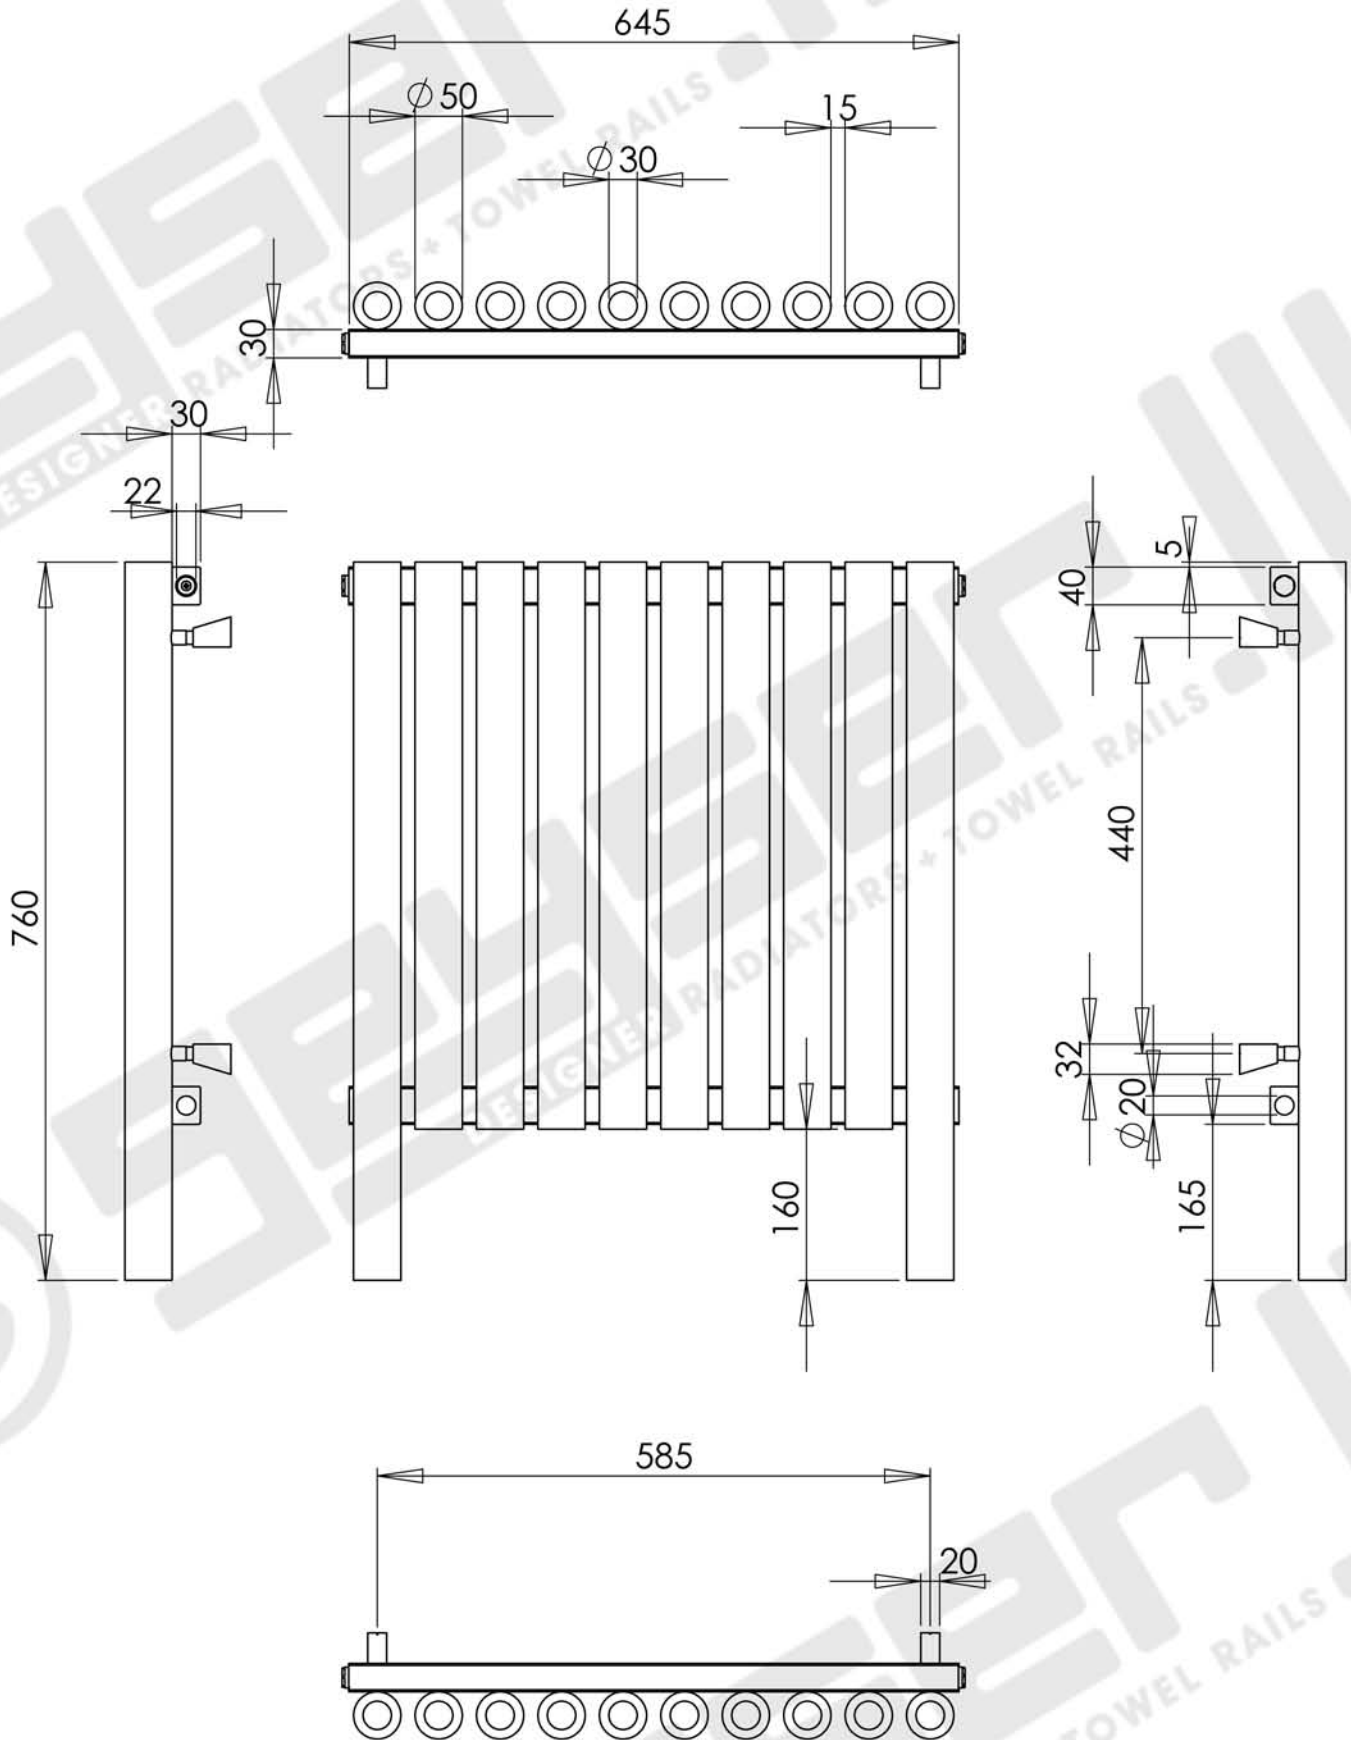

CYLINDER 760H x 645W

CYLINDER 760H x 645W

Measurements: mm