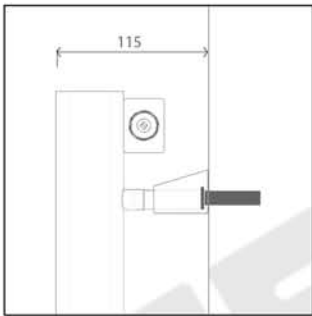

CYLINDER 760H x 645W

CYLINDER 760H x 645W

Measurements: mm