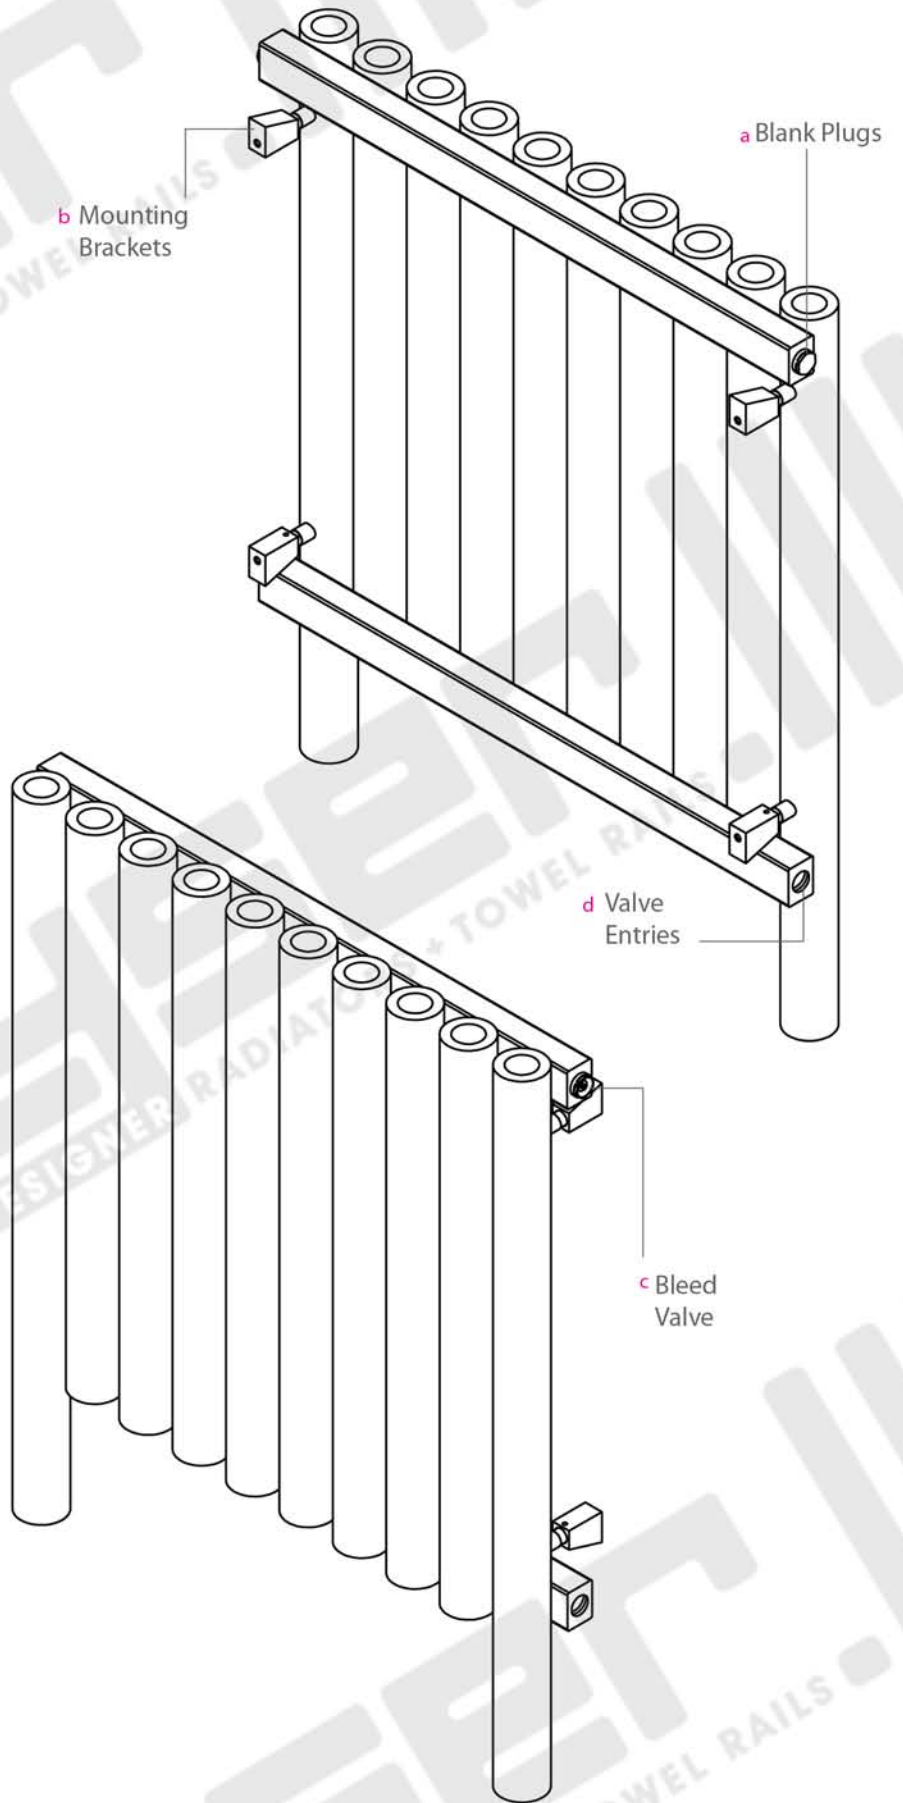

CYLINDER 760H x 645W

CYLINDER 760H x 645W

Measurements: mm