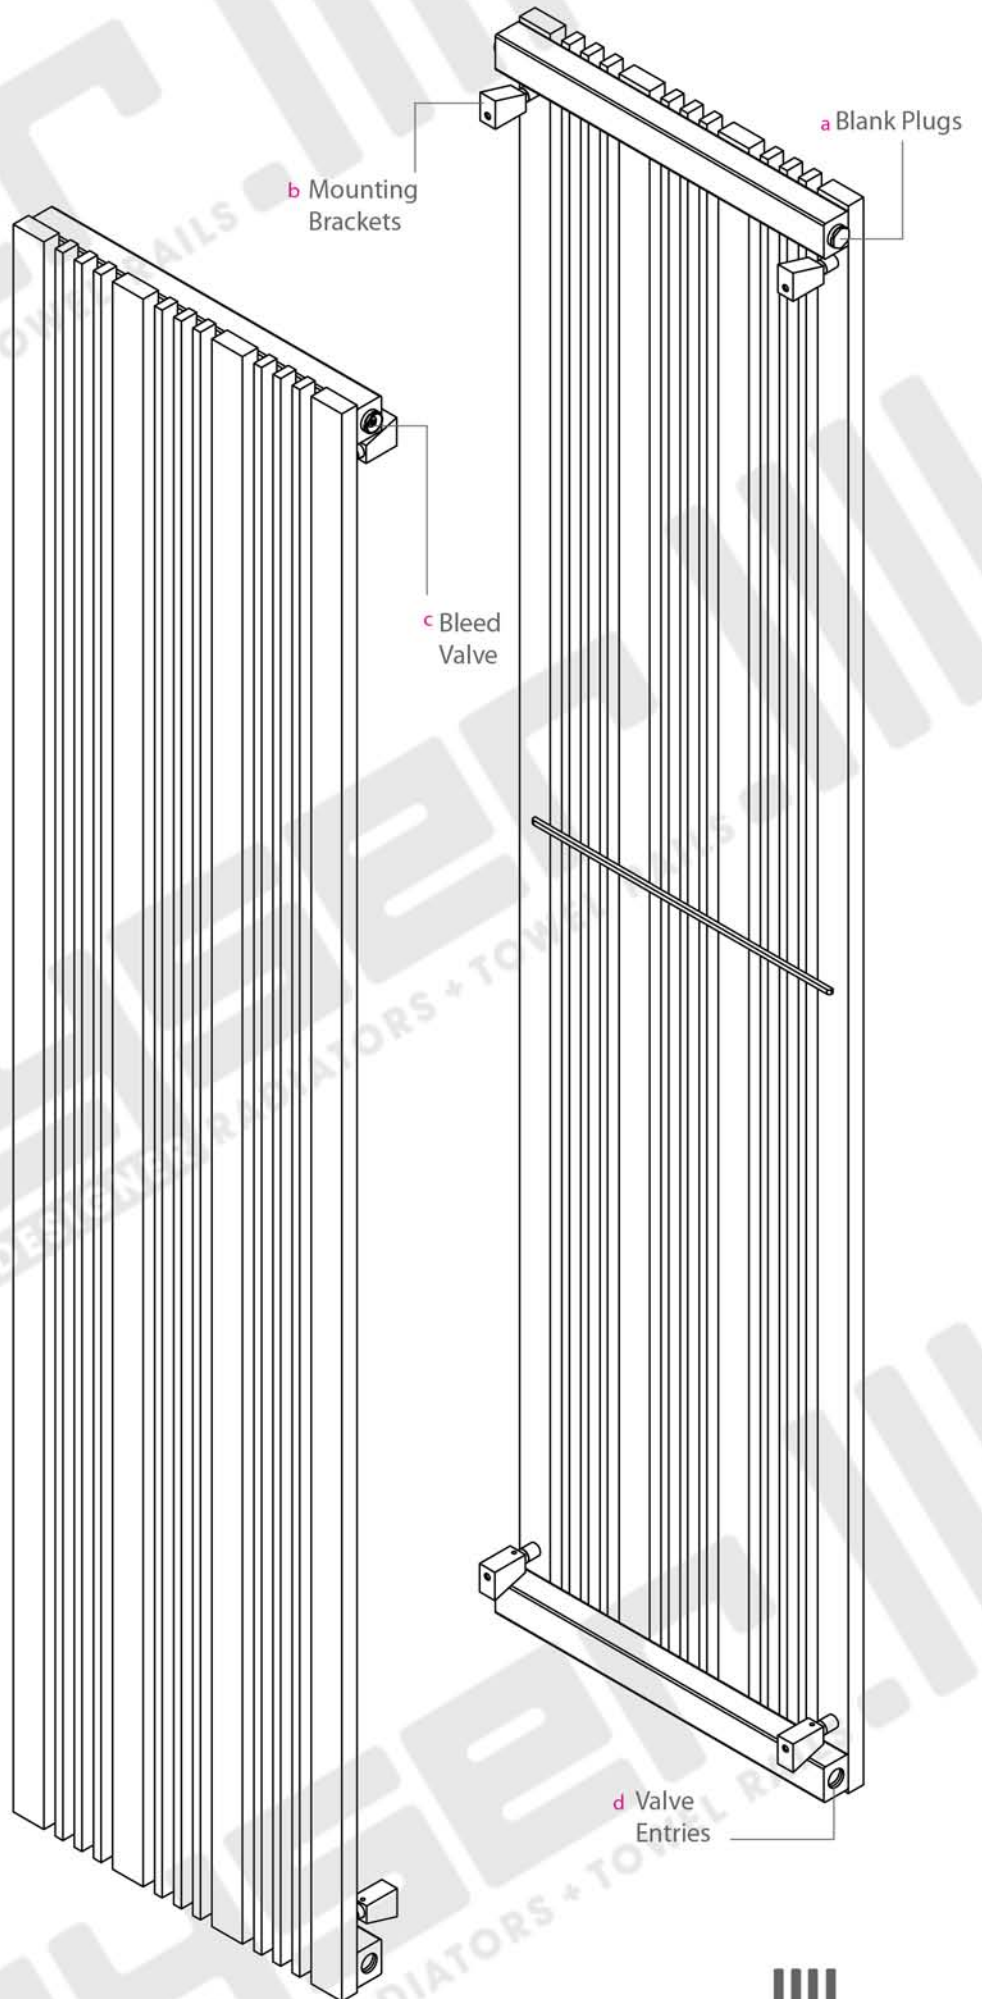

ELEVATO 1800H x 430W

ELEVATO 1800H x 430W

Measurements: mm