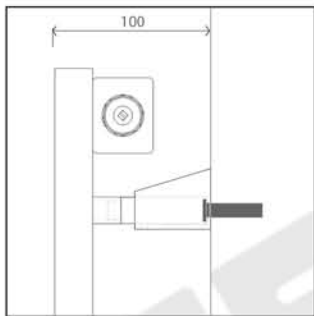

ELEVATO 1800H x 430W

ELEVATO 1800H x 430W

Measurements: mm