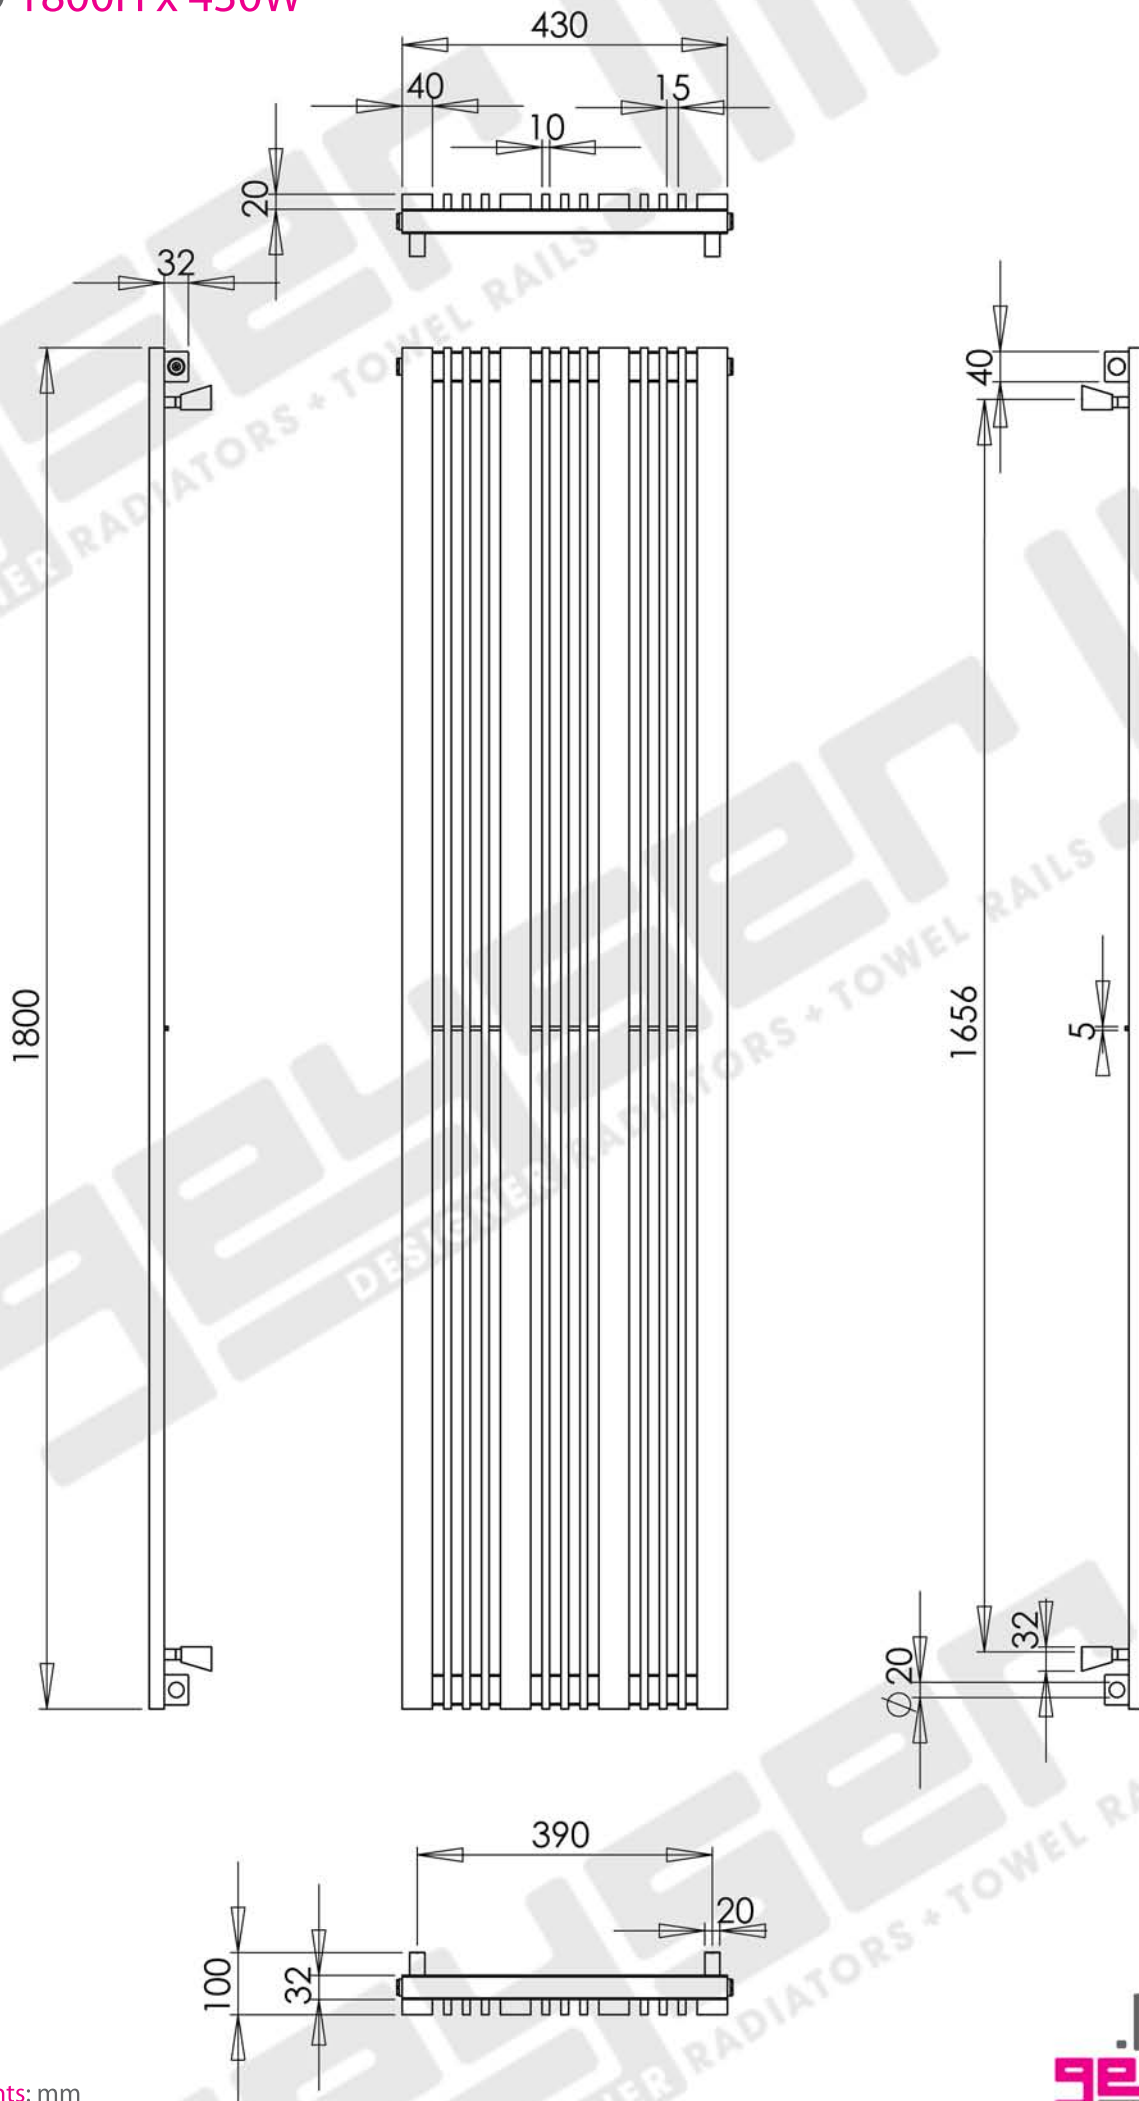

ELEVATO 1800H x 430W

ELEVATO 1800H x 430W

Measurements: mm