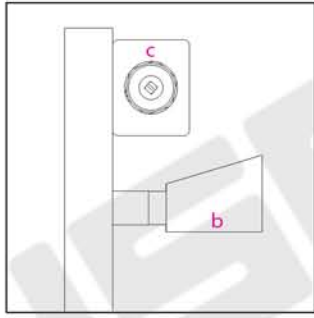

ELEVATO 1800H x 430W

ELEVATO 1800H x 430W

Measurements: mm