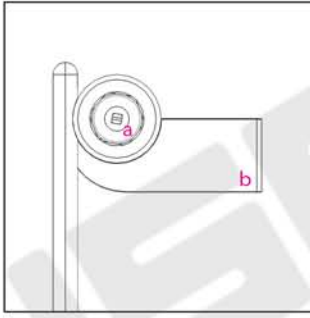

EMPOLI 1800H x 600W

EMPOLI 1800H x 600W

Measurements: mm