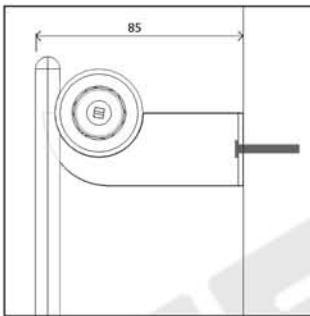

EMPOLI 1800H x 600W

EMPOLI 1800H x 600W

Measurements: mm