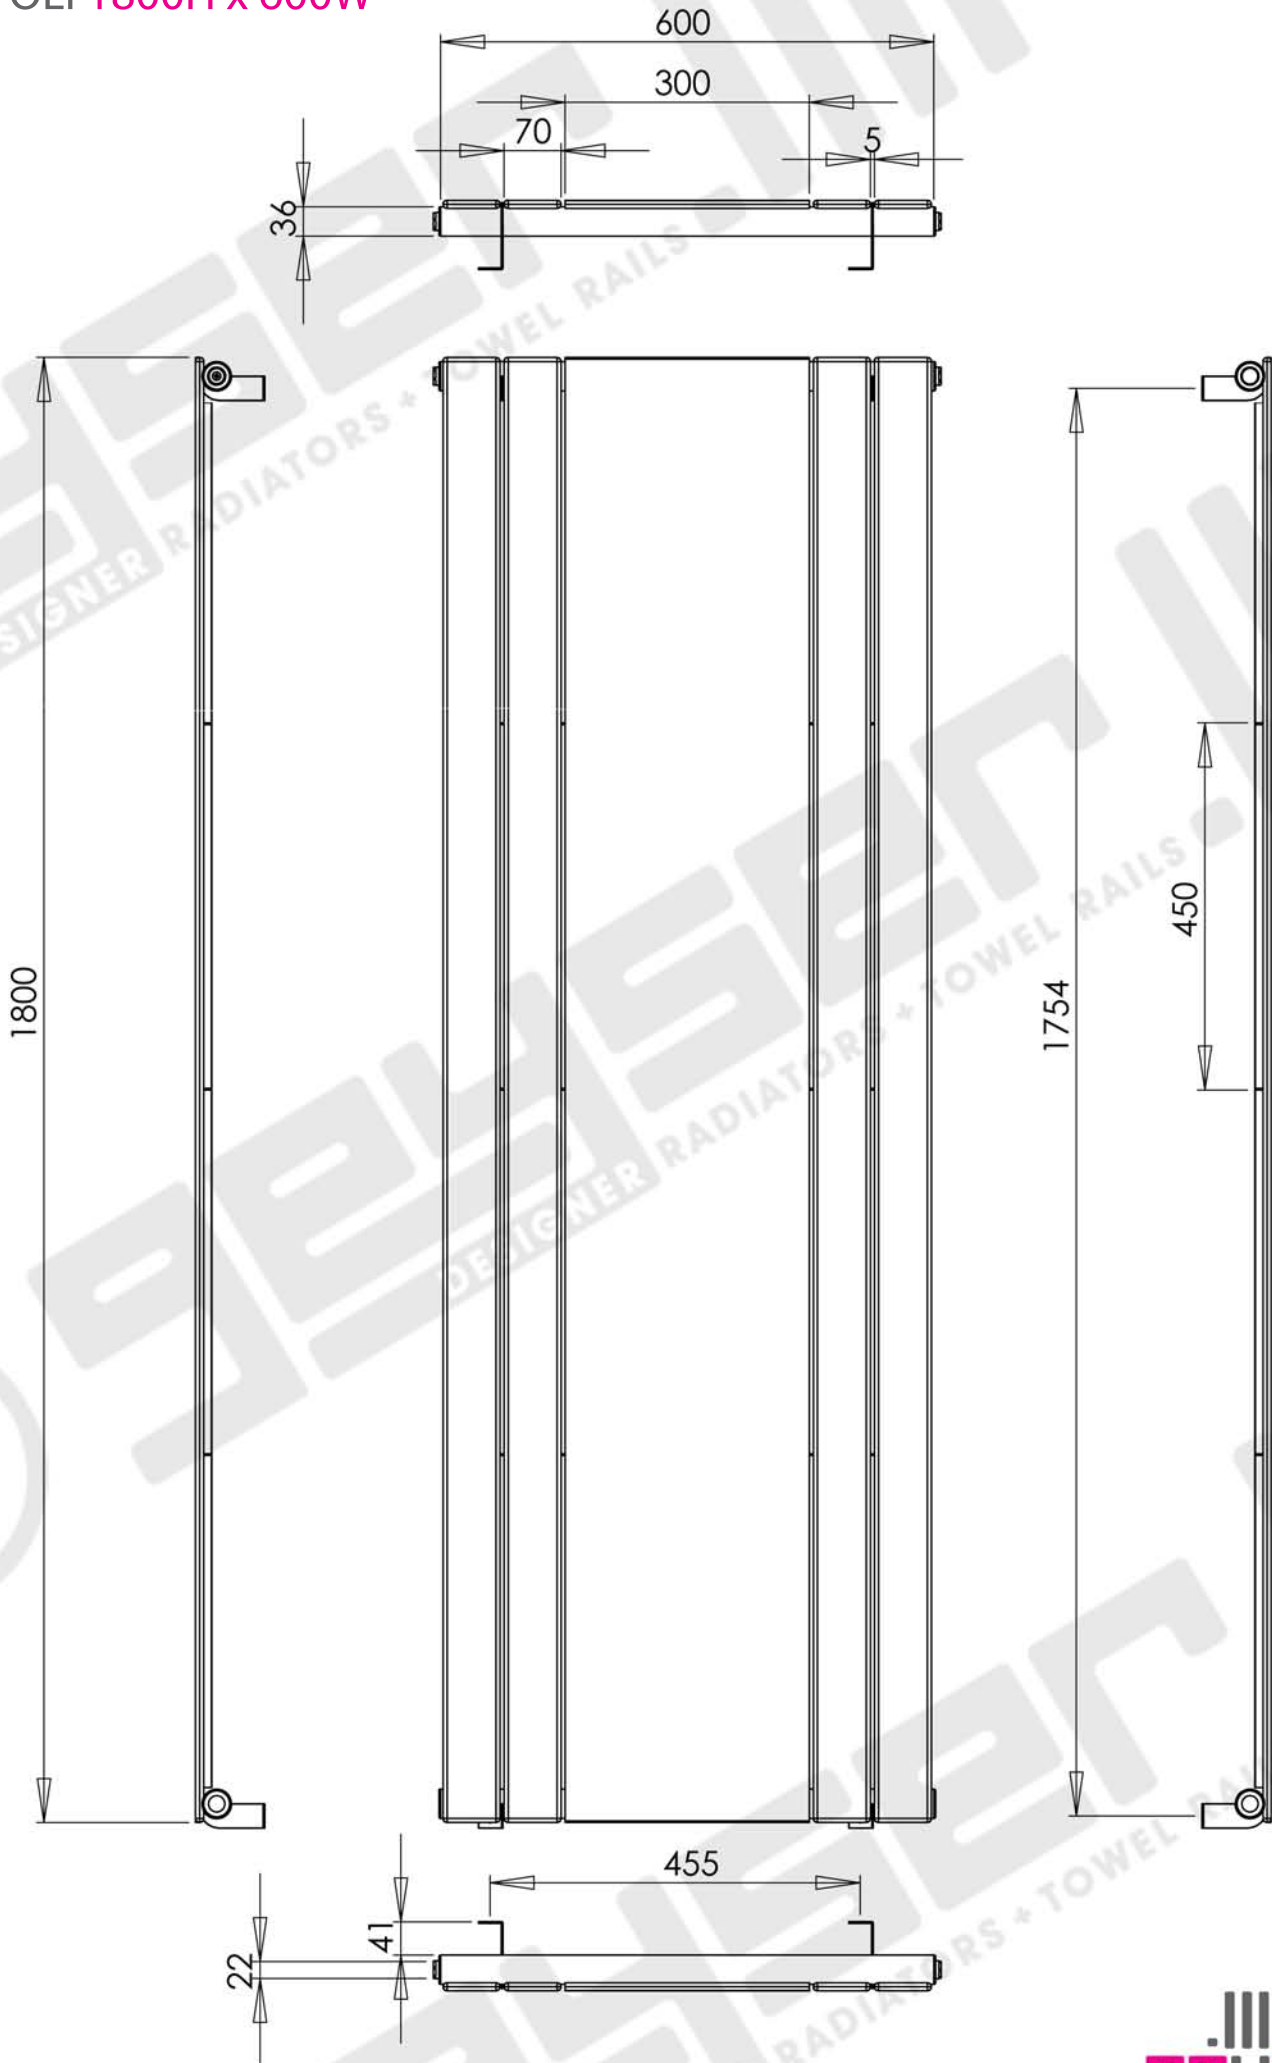

EMPOLI 1800H x 600W

EMPOLI 1800H x 600W

Measurements: mm