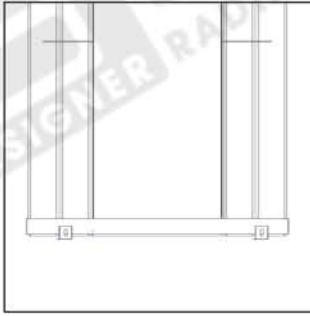

EMPOLI 1800H x 600W

EMPOLI 1800H x 600W

Measurements: mm