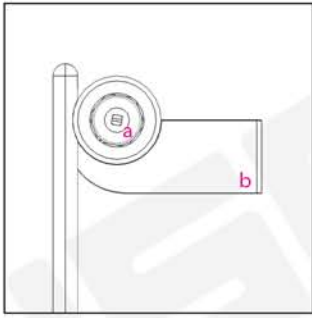

# EMPOLI 1800H x 750W

Measurements: mm