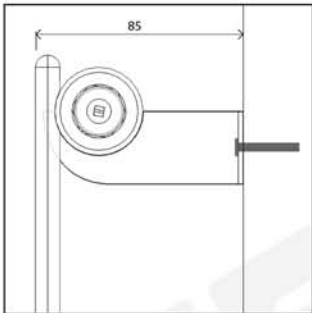

# EMPOLI 1800H x 750W

Measurements: mm