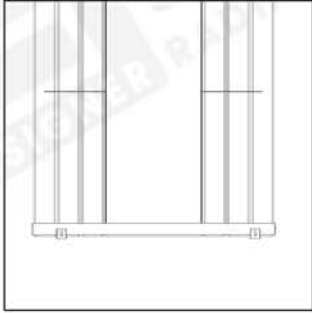

# EMPOLI 1800H x 750W

Measurements: mm