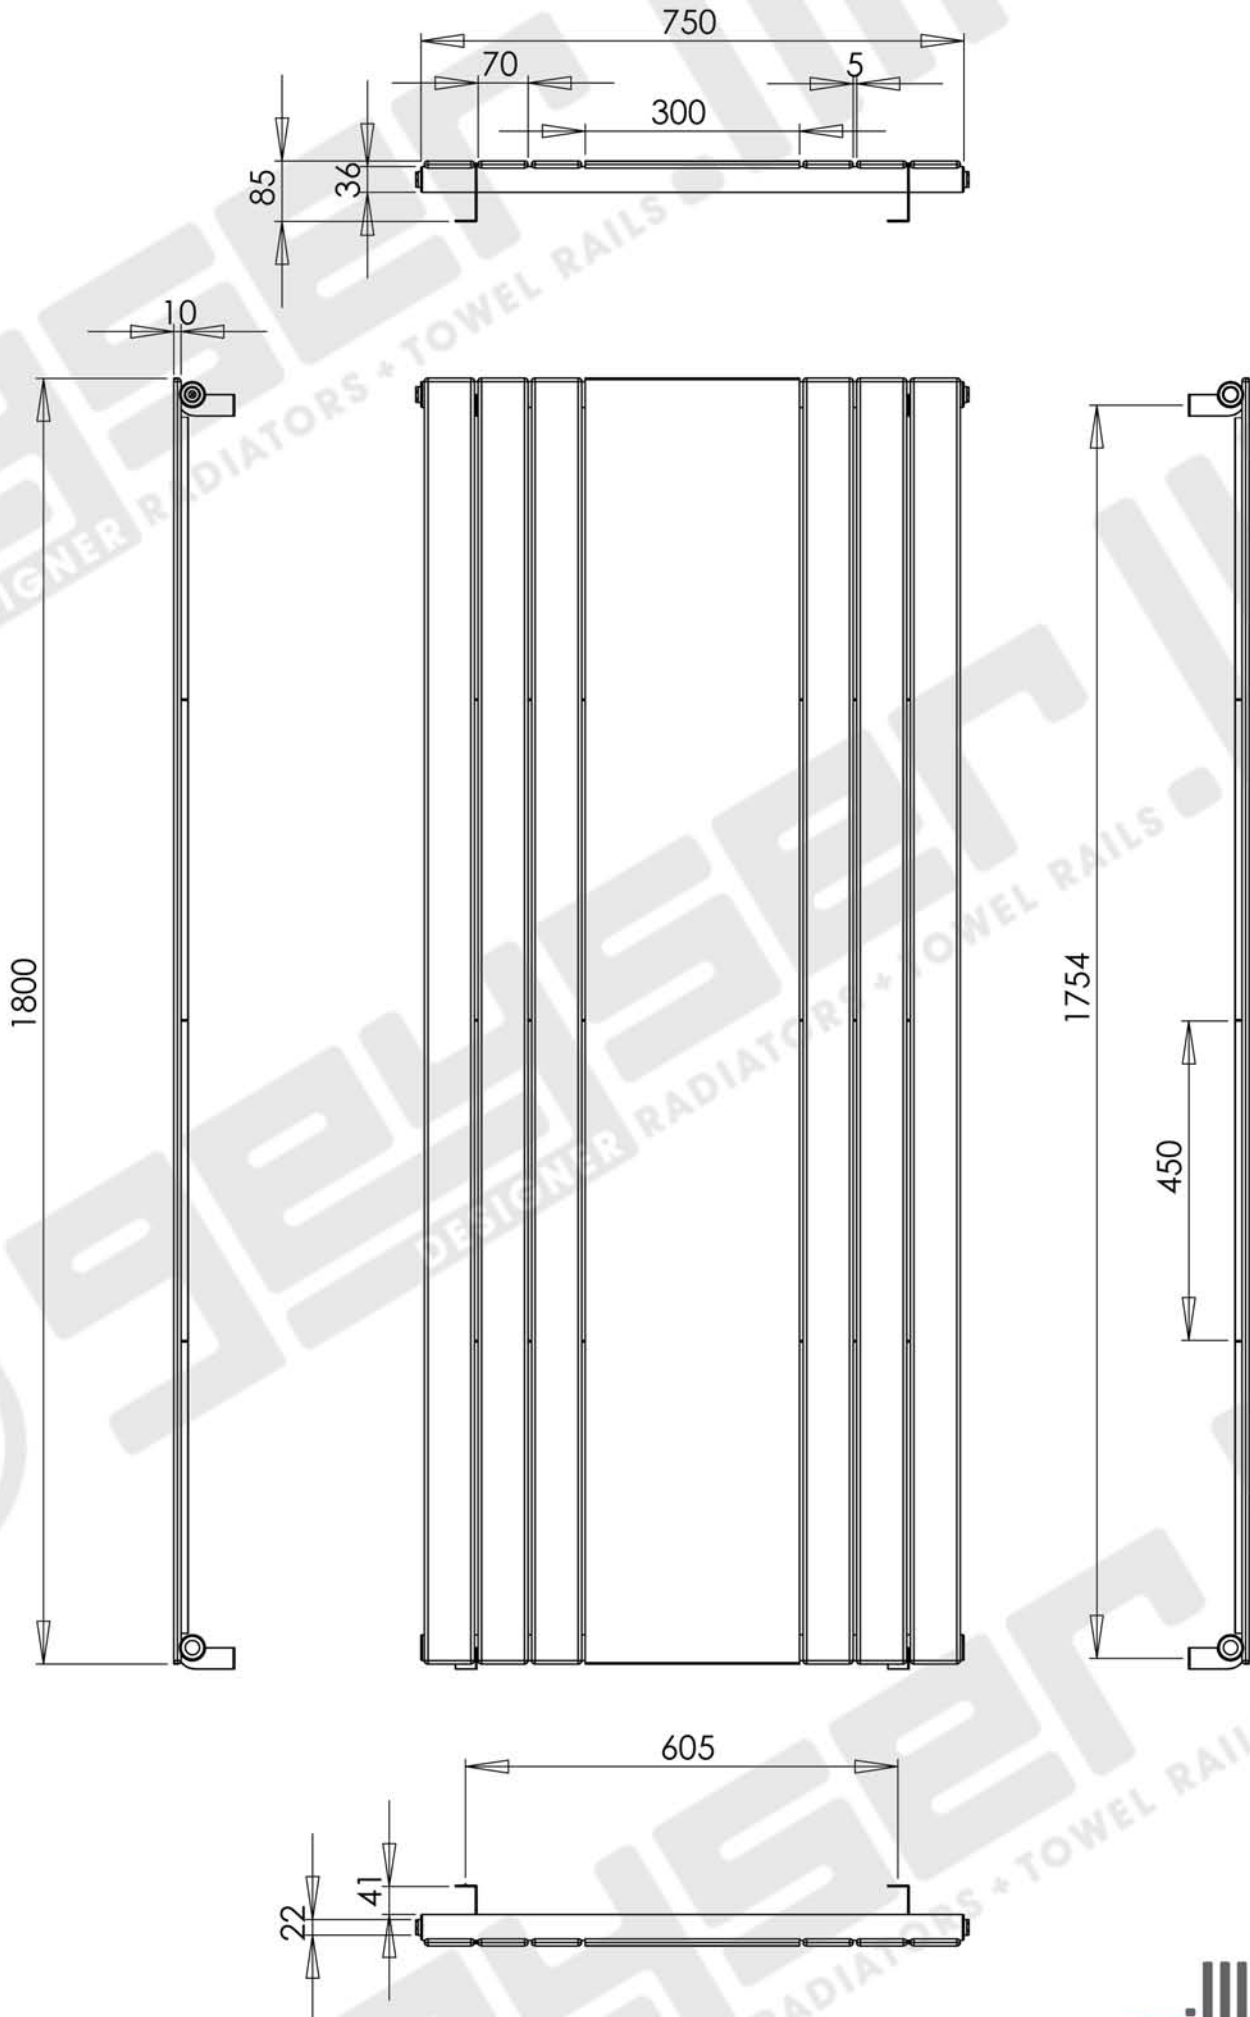

# EMPOLI 1800H x 750W

# EMPOLI 1800H x 750W

Measurements: mm