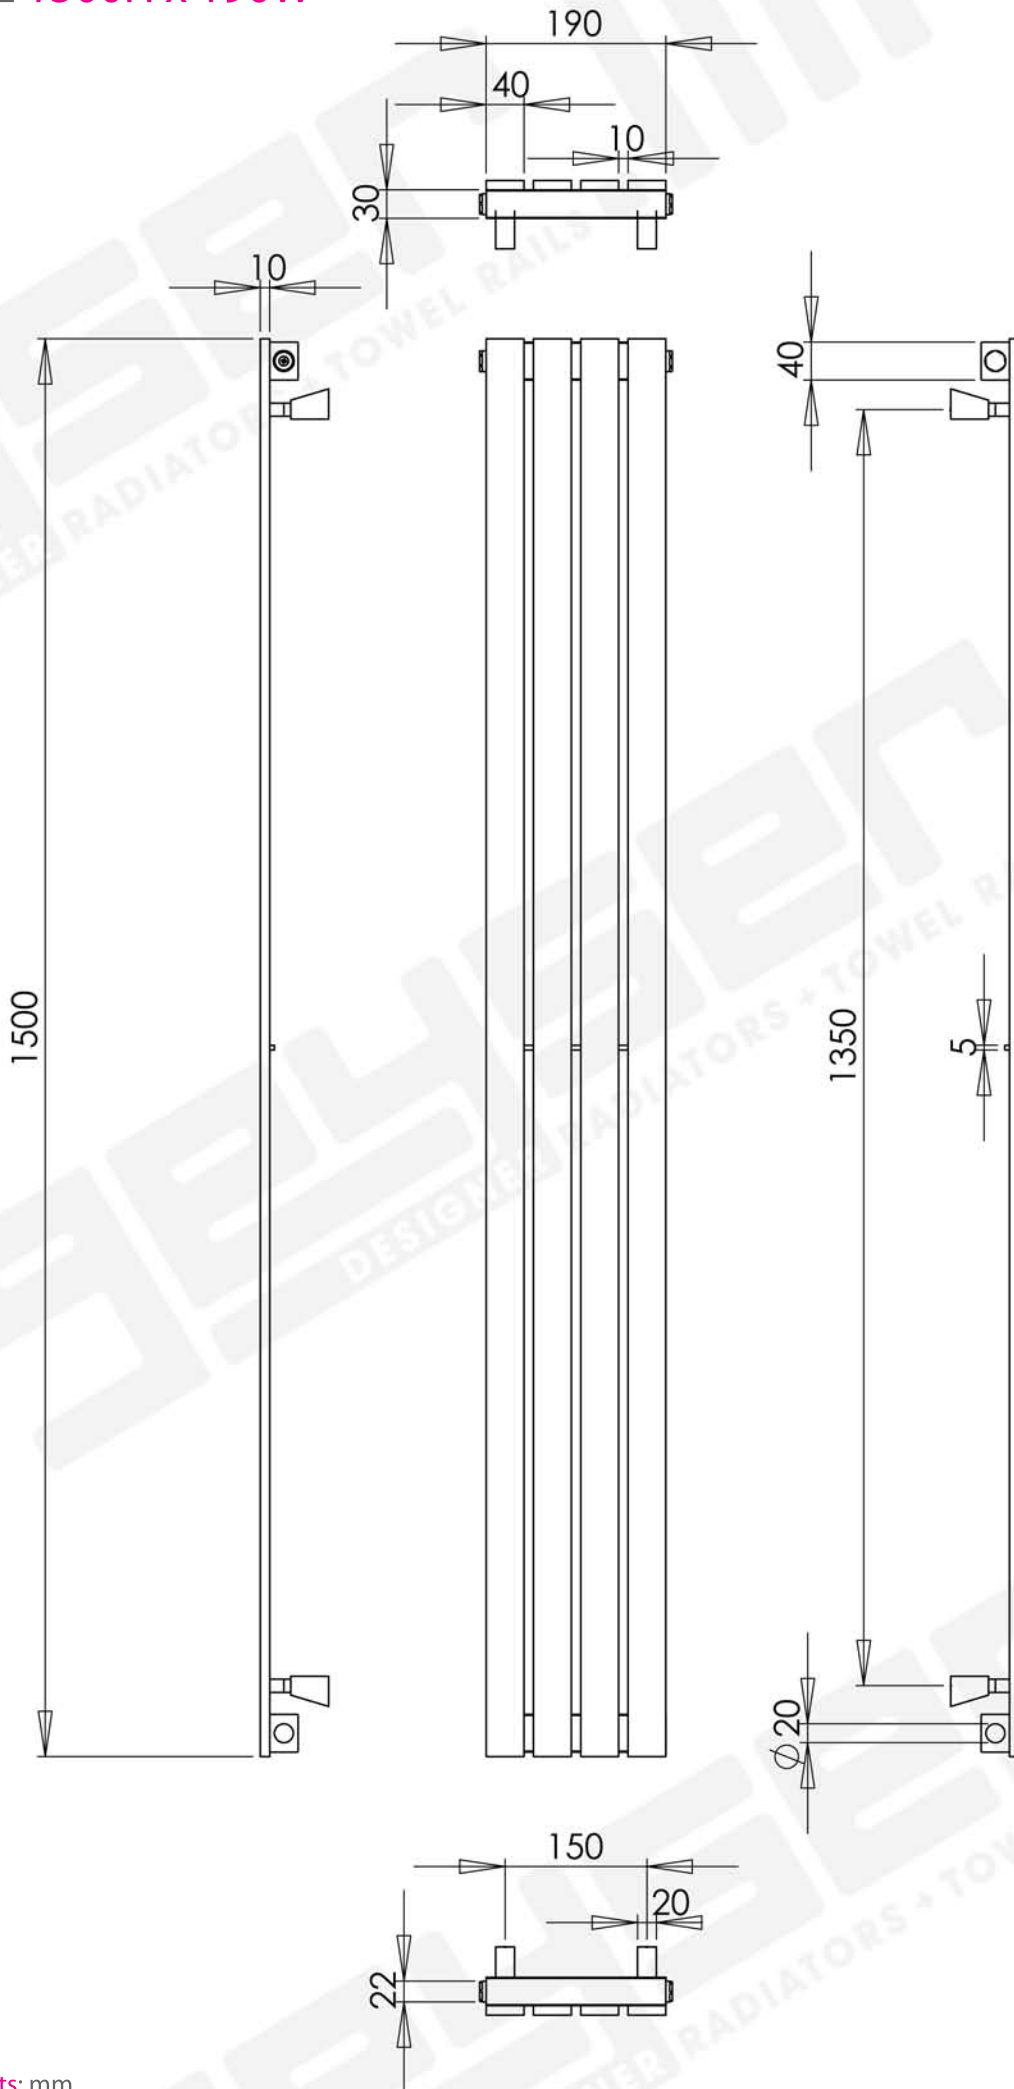

FLASTEEL 1500H x 190W

FLASTEEL 1500H x 190W

Measurements: mm