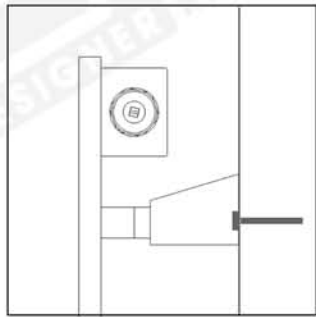

FLASTEEL 1500H x 190W

FLASTEEL 1500H x 190W

Measurements: mm