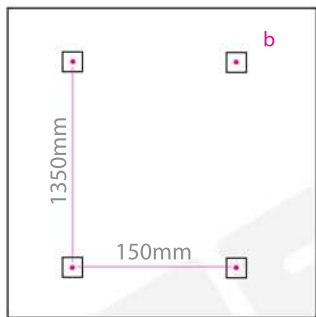

FLASTEEL 1500H x 190W

FLASTEEL 1500H x 190W

Measurements: mm