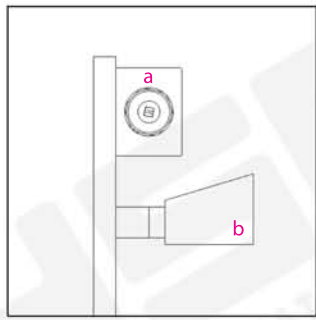

FLASTEEL 1500H x 190W

FLASTEEL 1500H x 190W

Measurements: mm