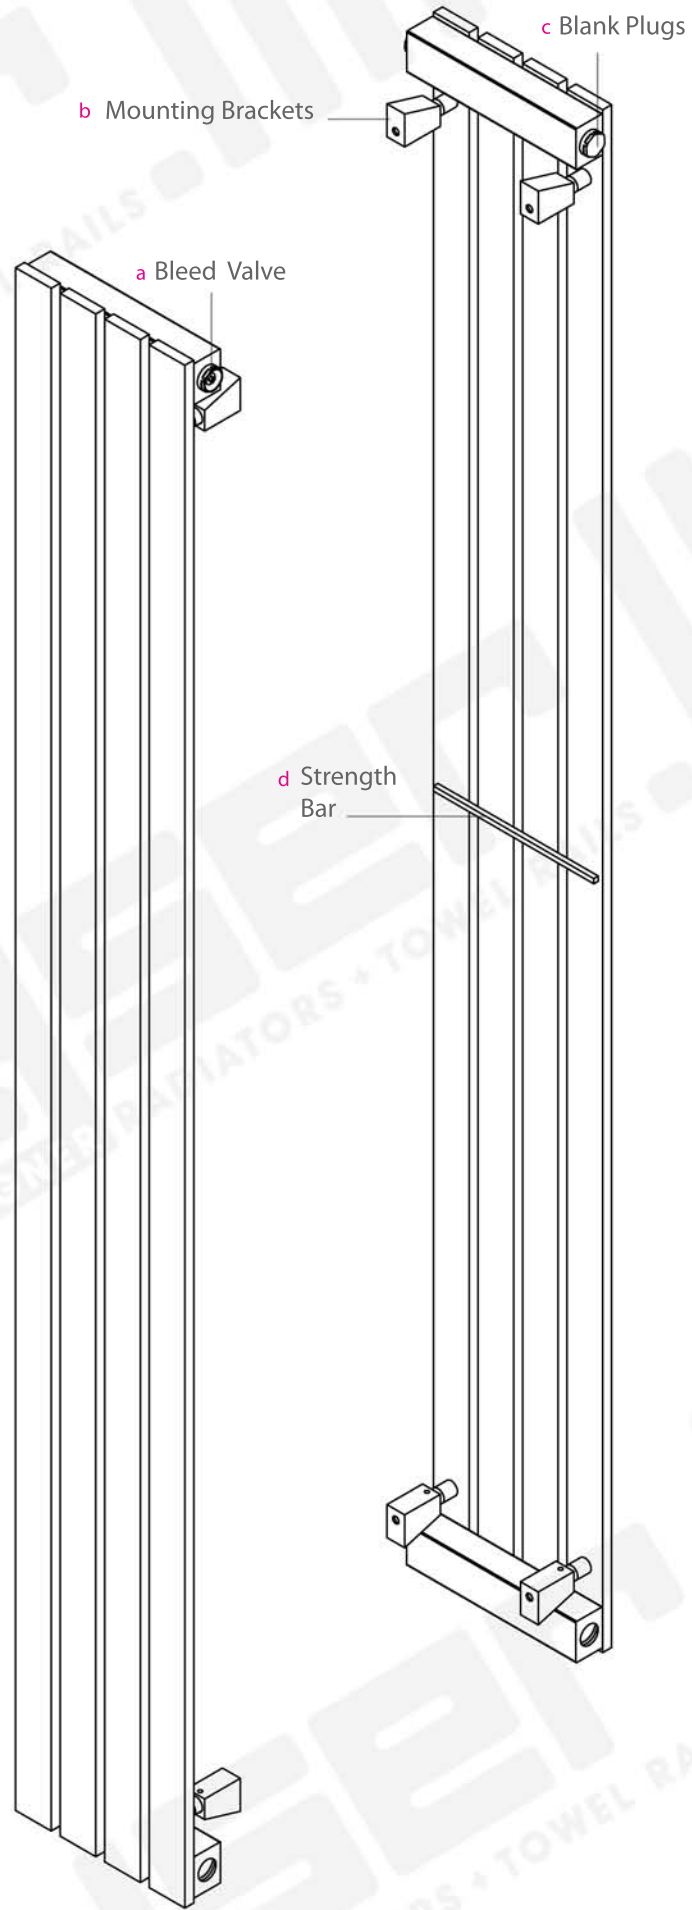

FLASTEEL 1500H x 190W

FLASTEEL 1500H x 190W

Measurements: mm