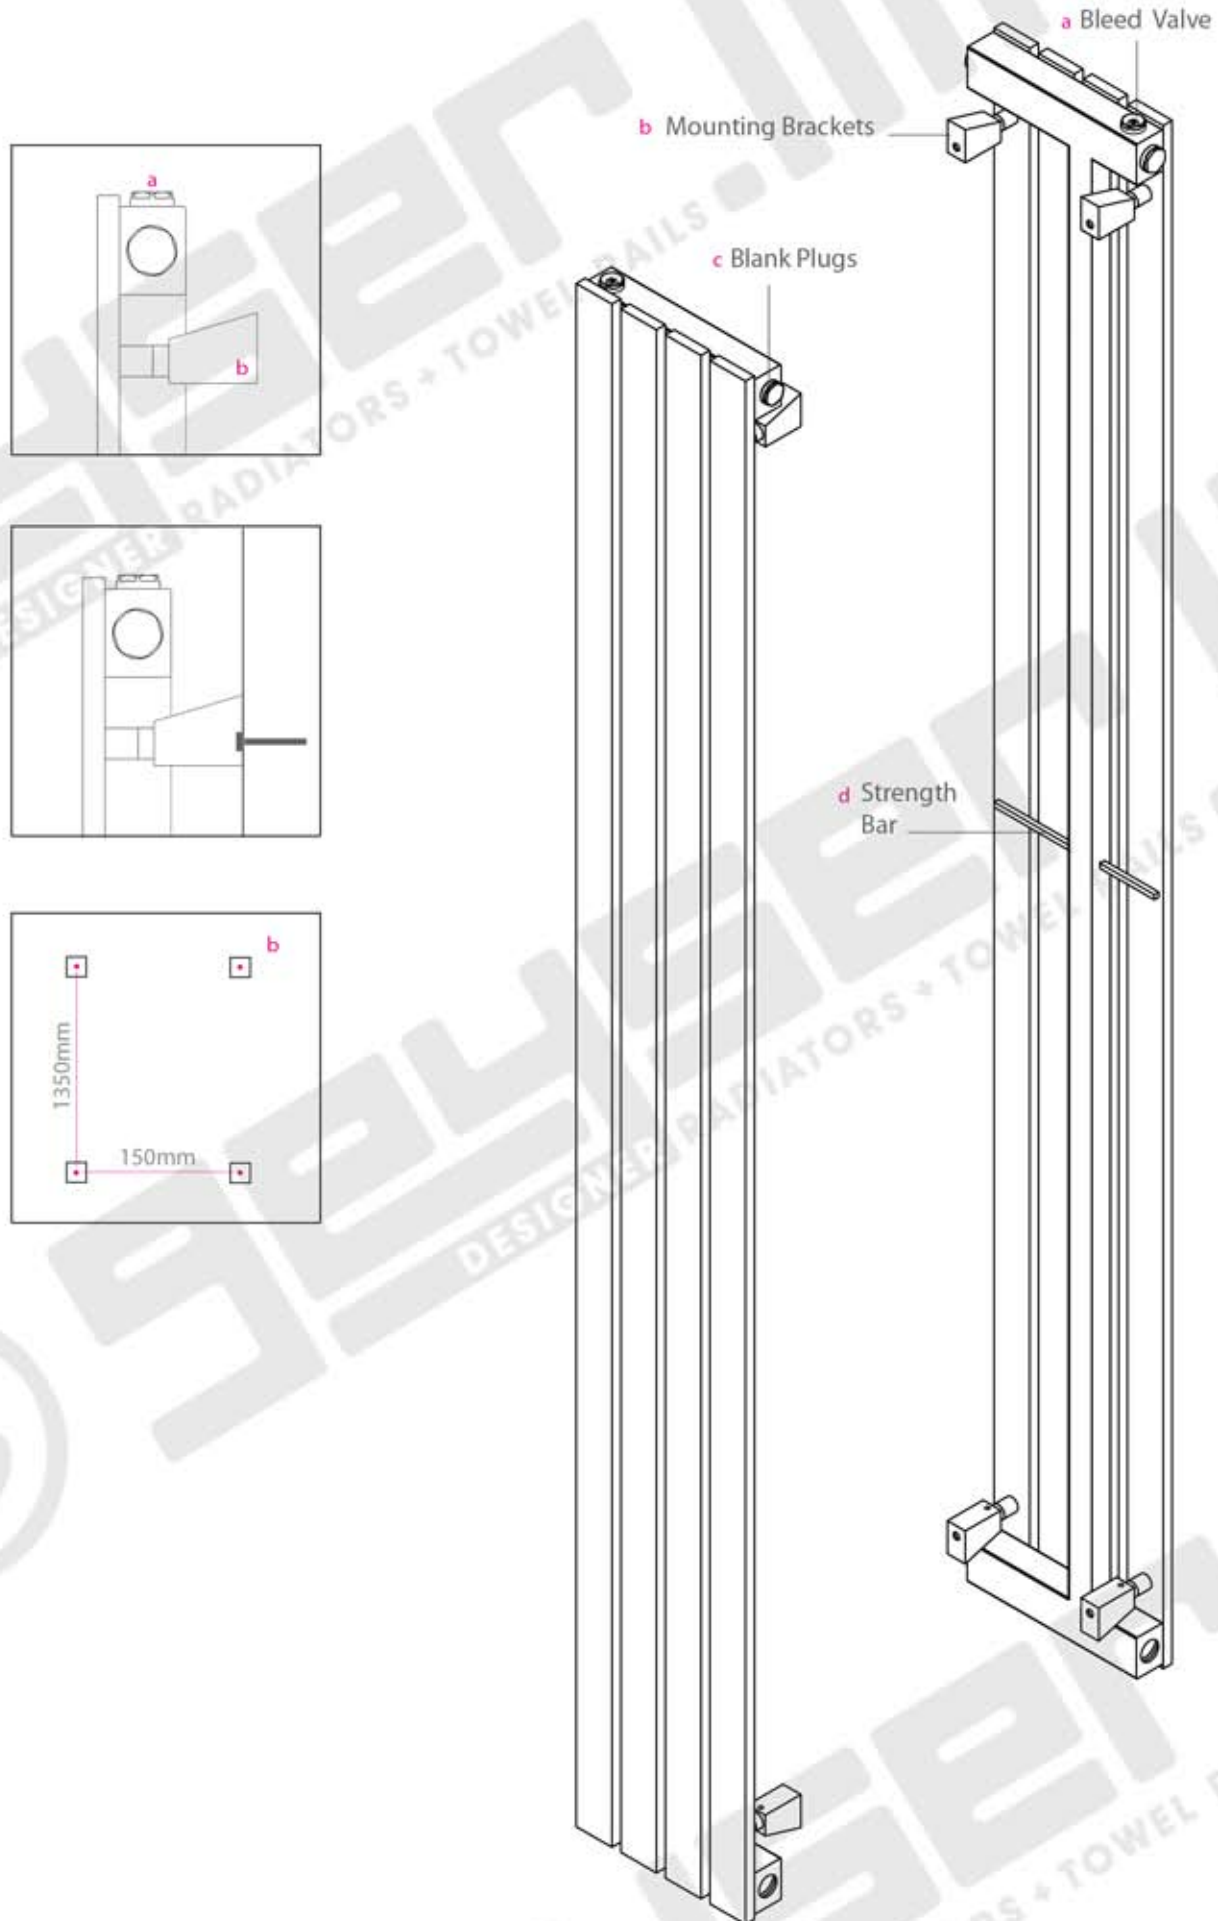

# FLASTEEL 1500 x 190

# FLASTEEL 1500 x 190

Measurements: mm