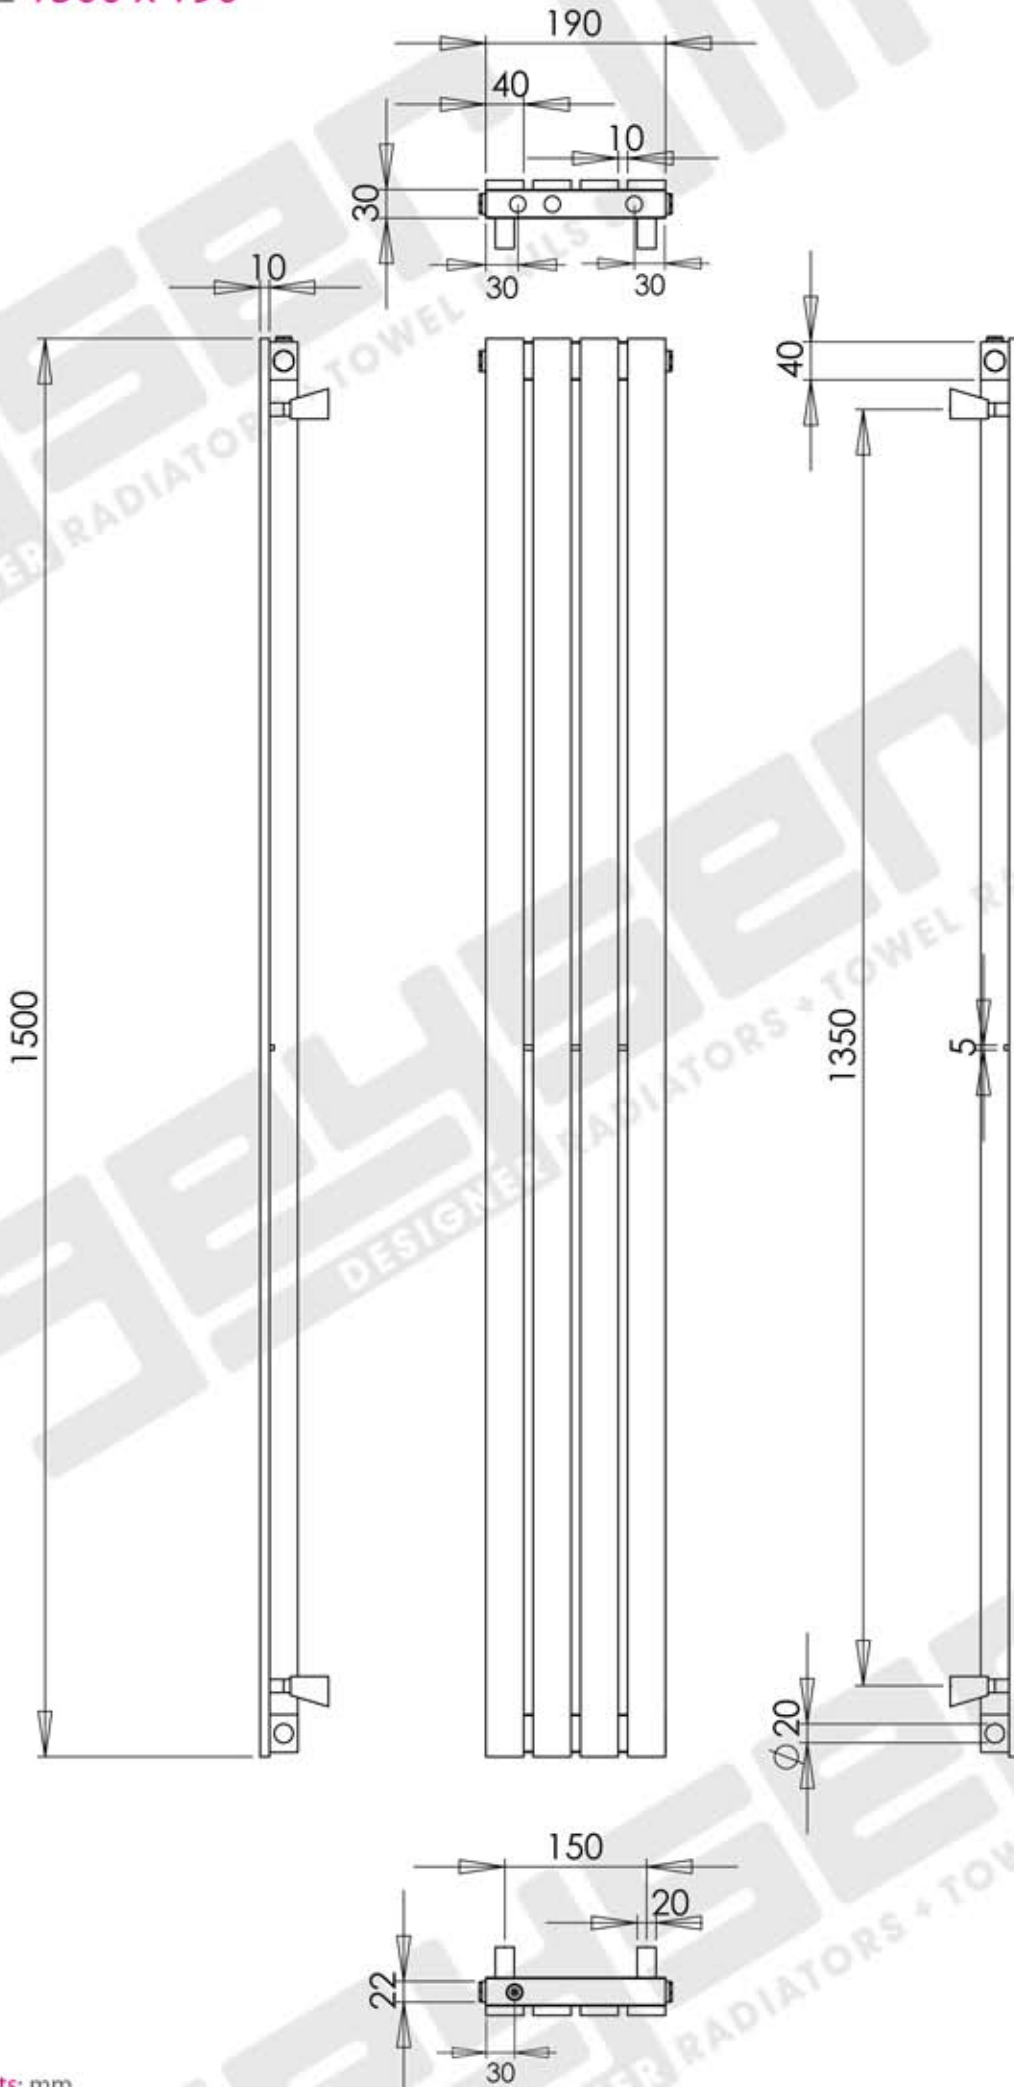

# FLASTEEL 1500 x 190

# FLASTEEL 1500 x 190

Measurements: mm