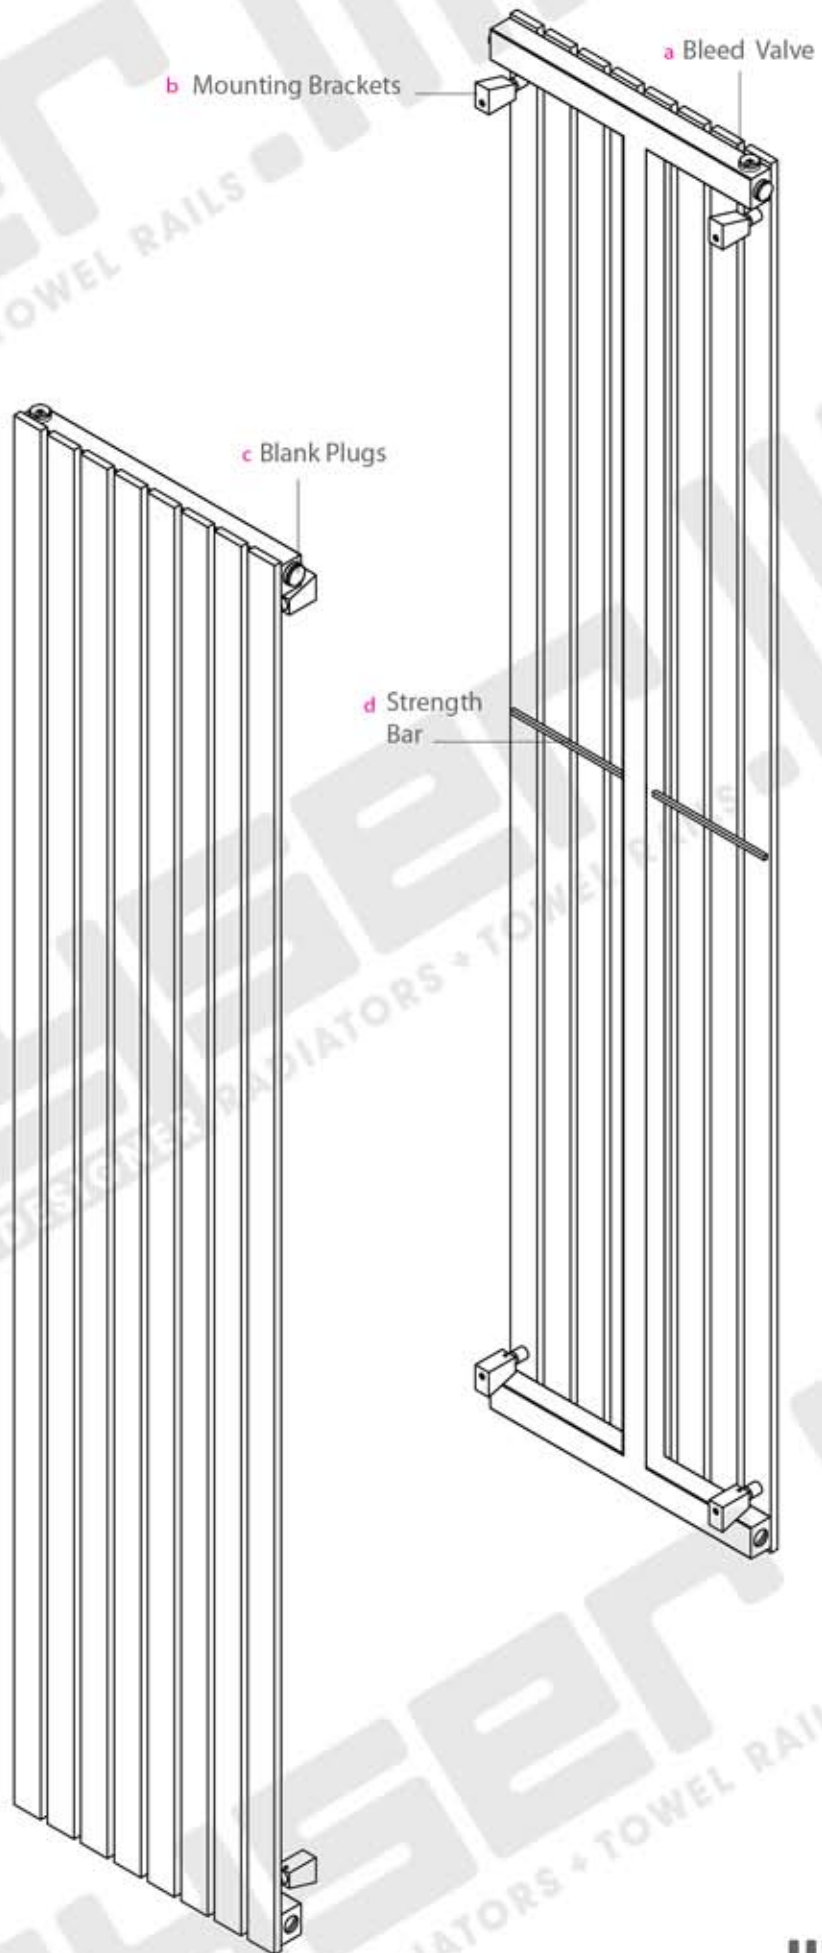

FLASTEEL 1800 x 390

FLASTEEL 1800 x 390

Measurements: mm