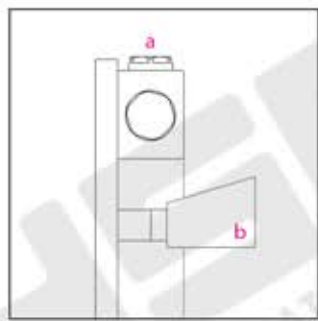

FLASTEEL 1800 x 390

FLASTEEL 1800 x 390

Measurements: mm