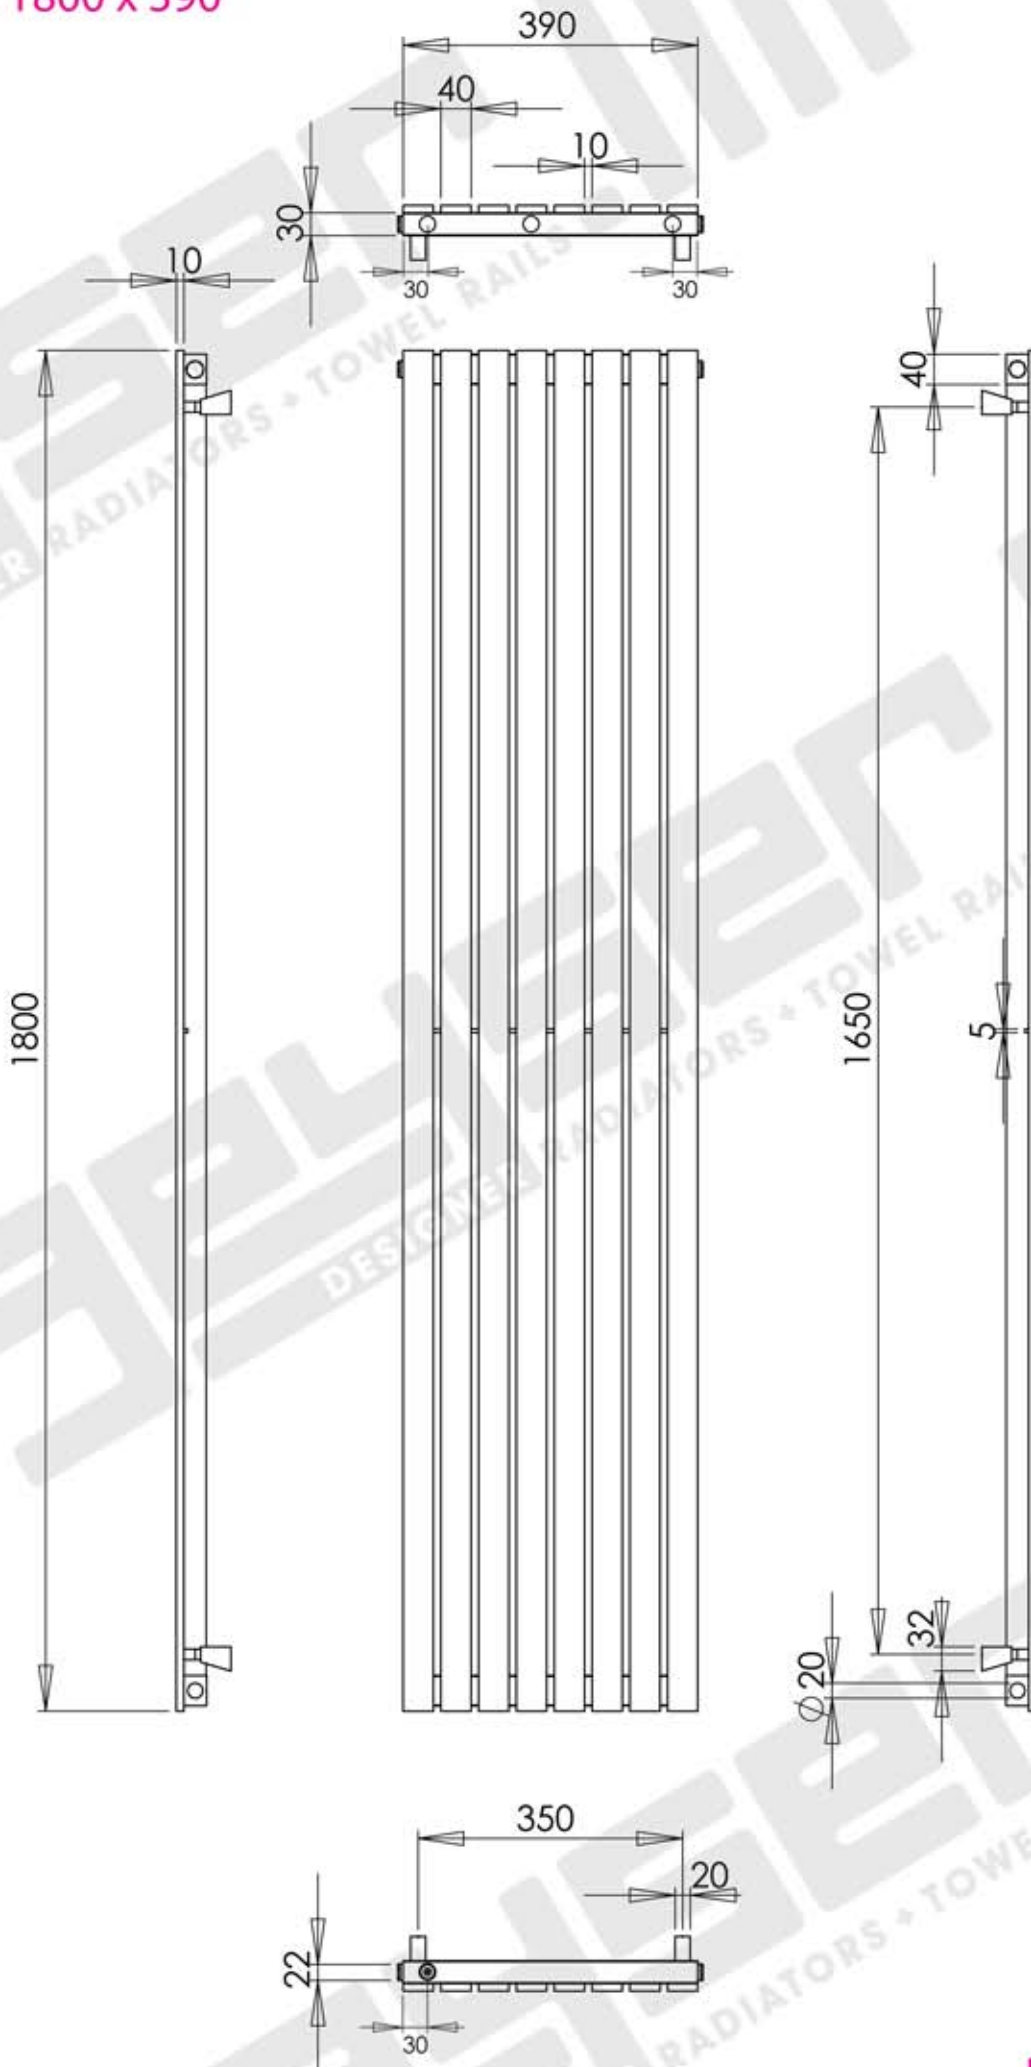

FLASTEEL 1800 x 390

FLASTEEL 1800 x 390

Measurements: mm