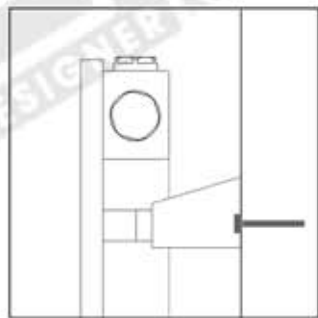

FLASTEEL 1800 x 390

FLASTEEL 1800 x 390

Measurements: mm