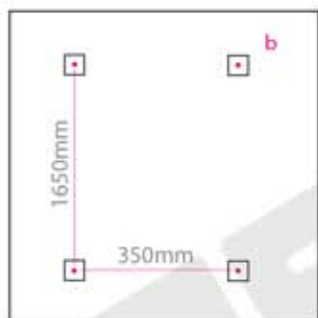

FLASTEEL 1800 x 390

FLASTEEL 1800 x 390

Measurements: mm