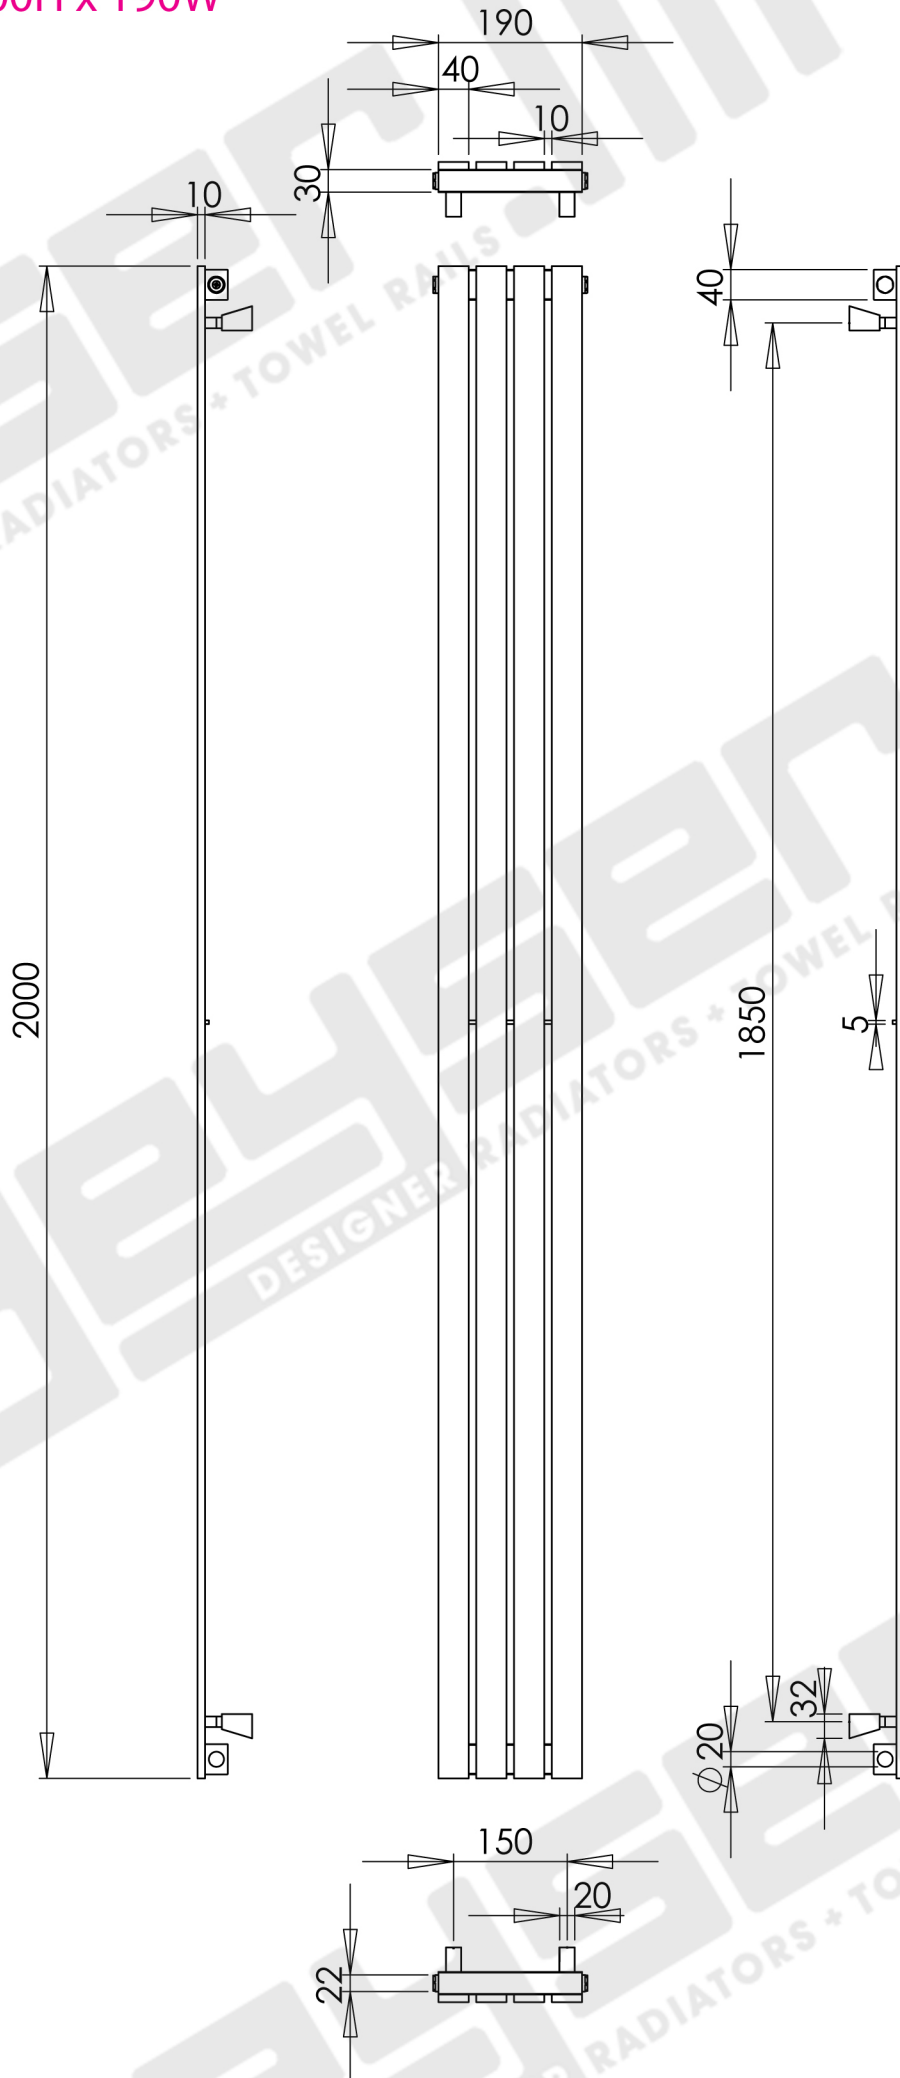

FLASTEEL 2000H x 190W

FLASTEEL 2000H x 190W

Measurements: mm