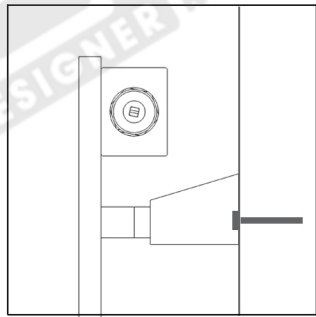

FLASTEEL 2000H x 190W

FLASTEEL 2000H x 190W

Measurements: mm