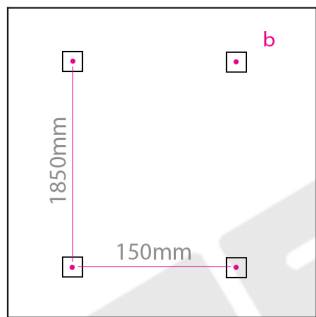

FLASTEEL 2000H x 190W

FLASTEEL 2000H x 190W

Measurements: mm