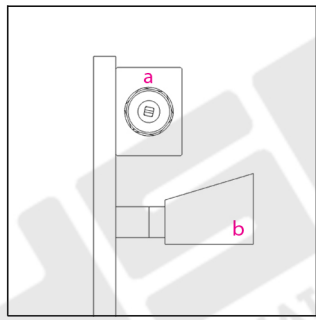

FLASTEEL 2000H x 190W

FLASTEEL 2000H x 190W

Measurements: mm