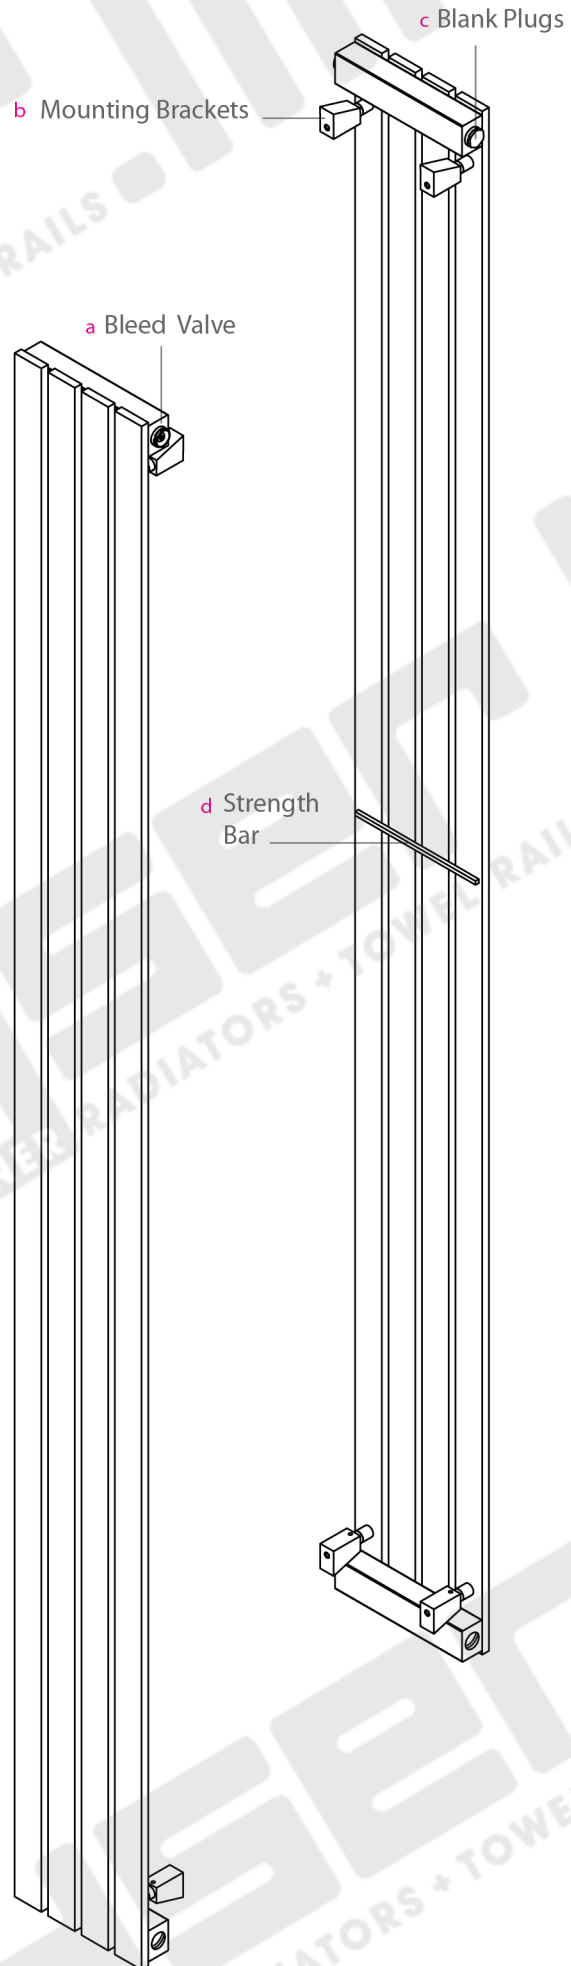

FLASTEEL 2000H x 190W

FLASTEEL 2000H x 190W

Measurements: mm