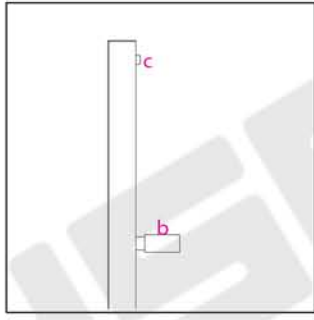

LASINA 1800H x 400W

LASINA 1800H x 400W

Measurements: mm