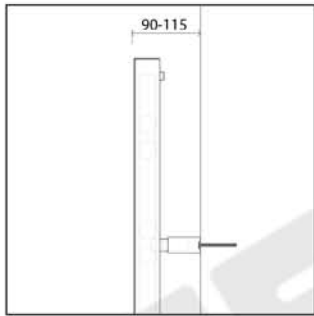

LASINA 1800H x 400W

LASINA 1800H x 400W

Measurements: mm