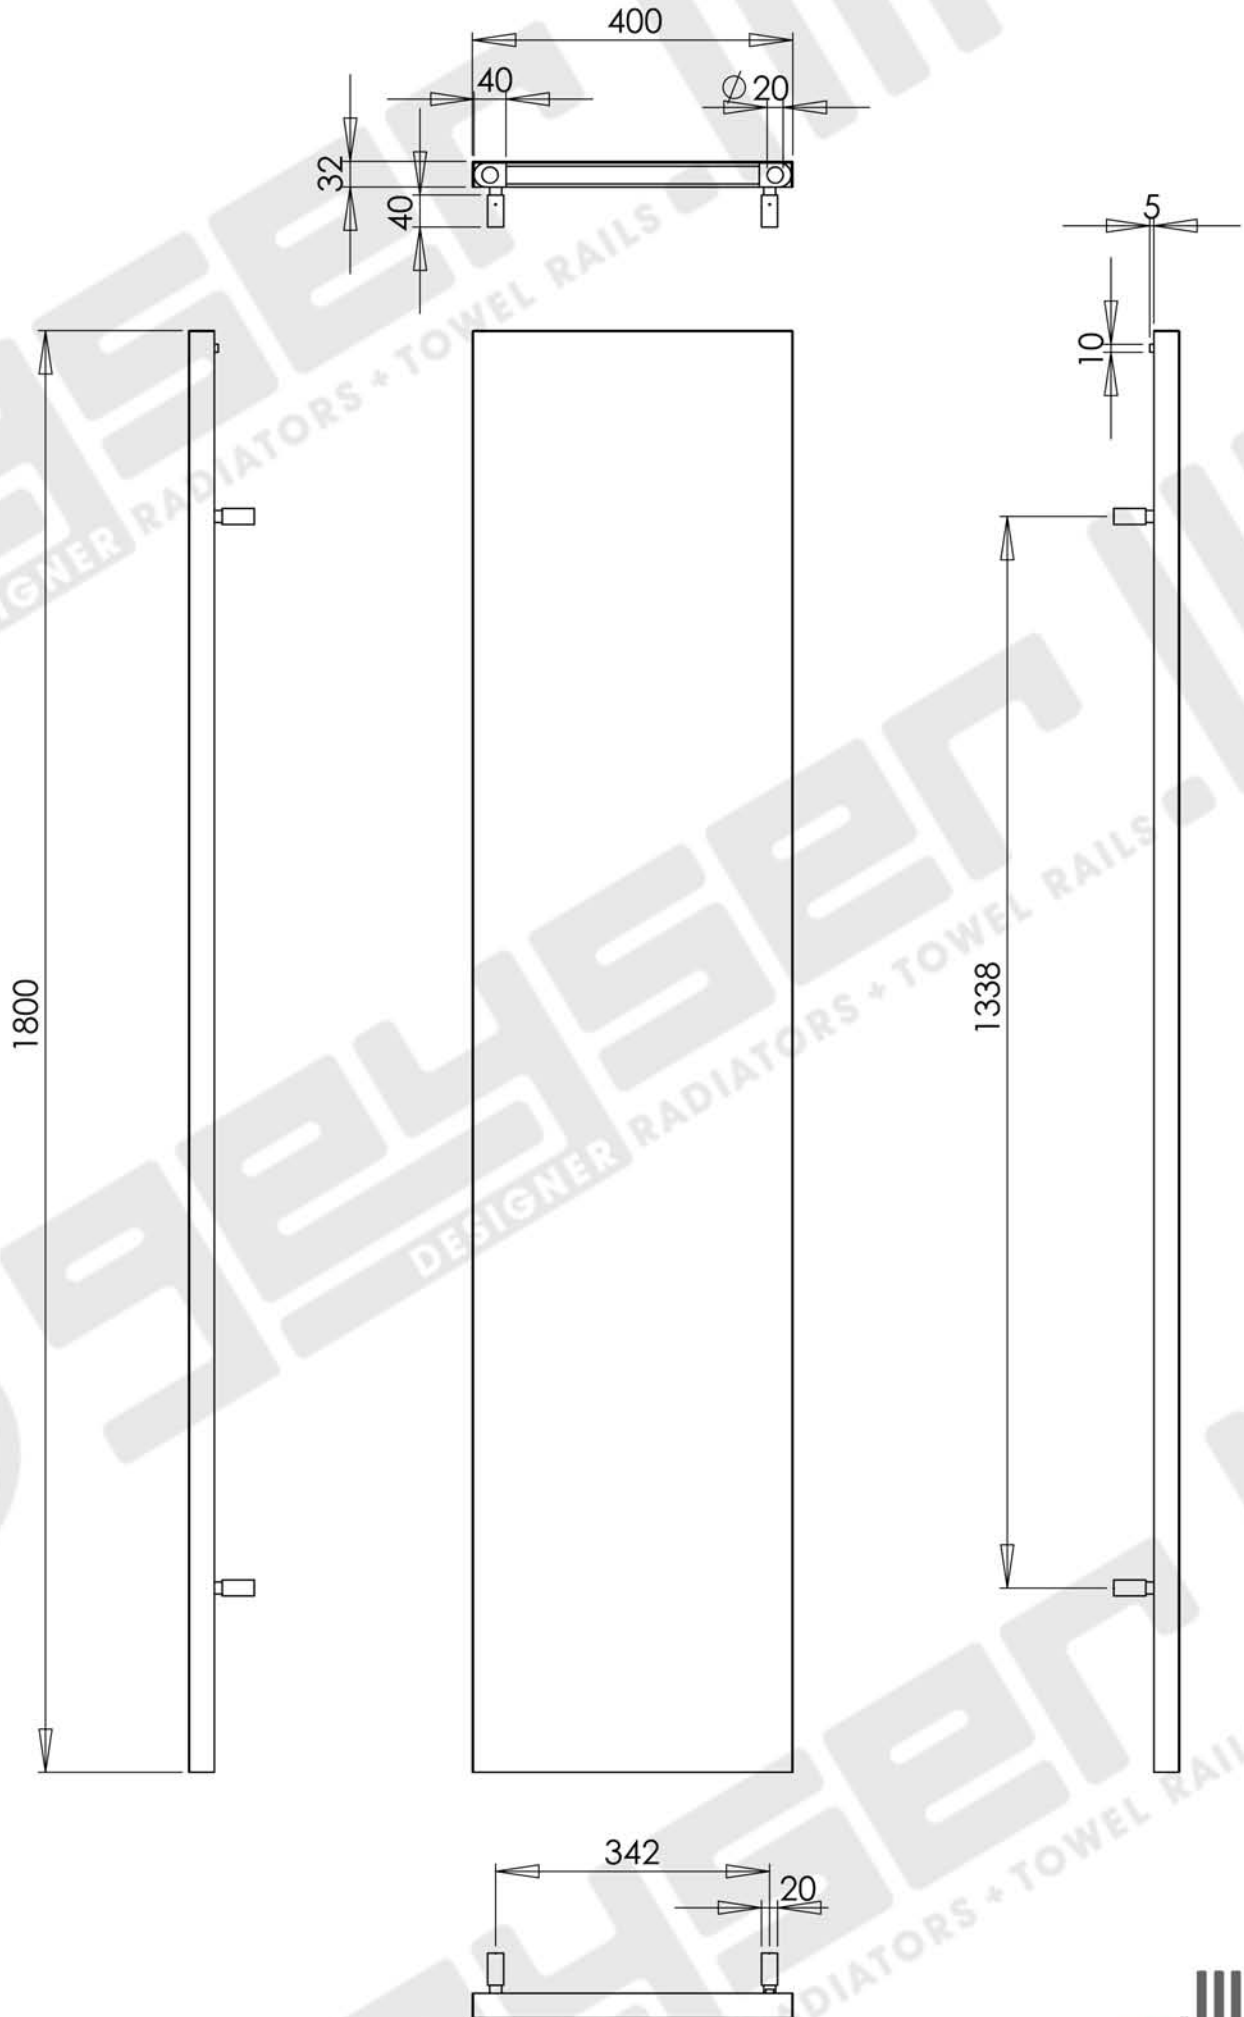

LASINA 1800H x 400W

LASINA 1800H x 400W

Measurements: mm