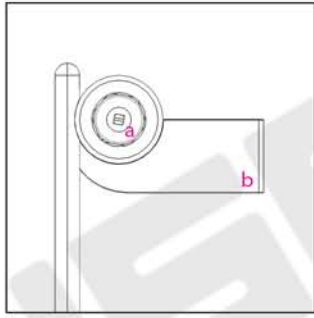

LIVORNO 1800H x 305W

LIVORNO 1800H x 305W

Measurements: mm