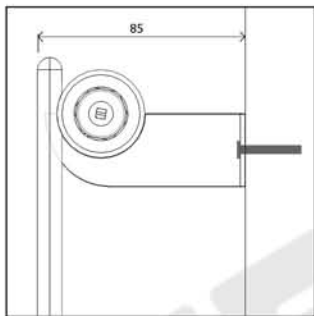

LIVORNO 1800H x 305W

LIVORNO 1800H x 305W

Measurements: mm