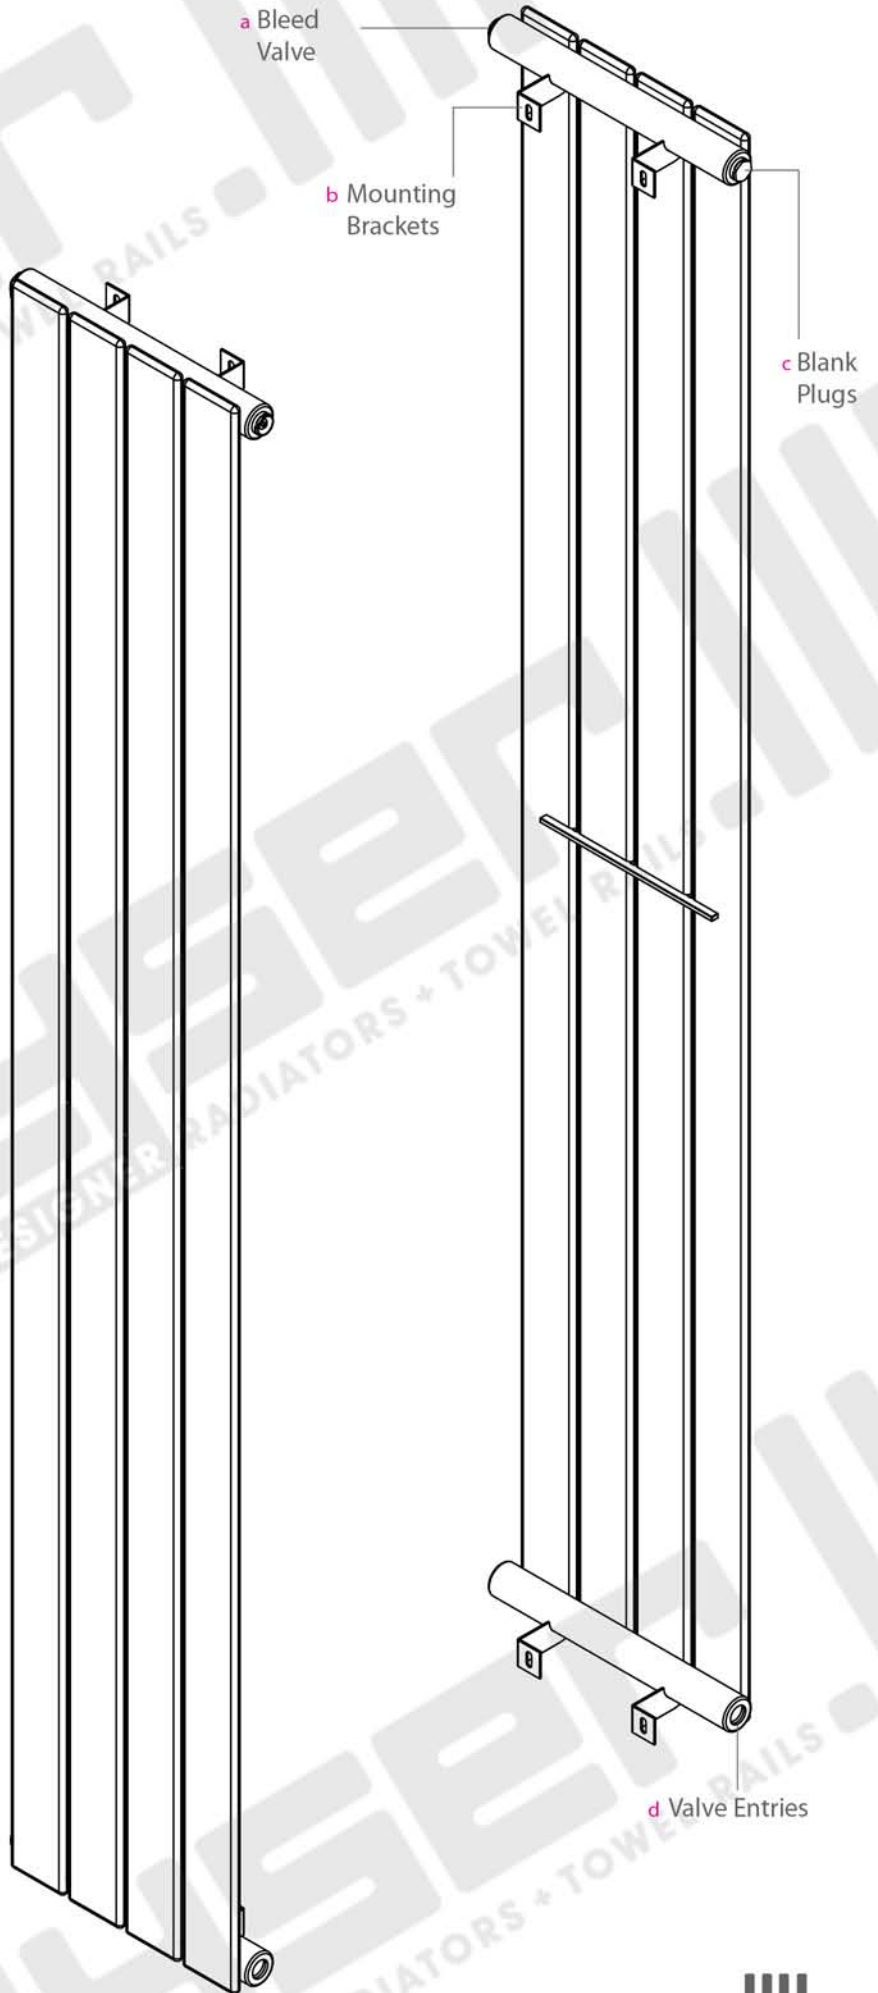

LIVORNO 1800H x 305W

LIVORNO 1800H x 305W

Measurements: mm