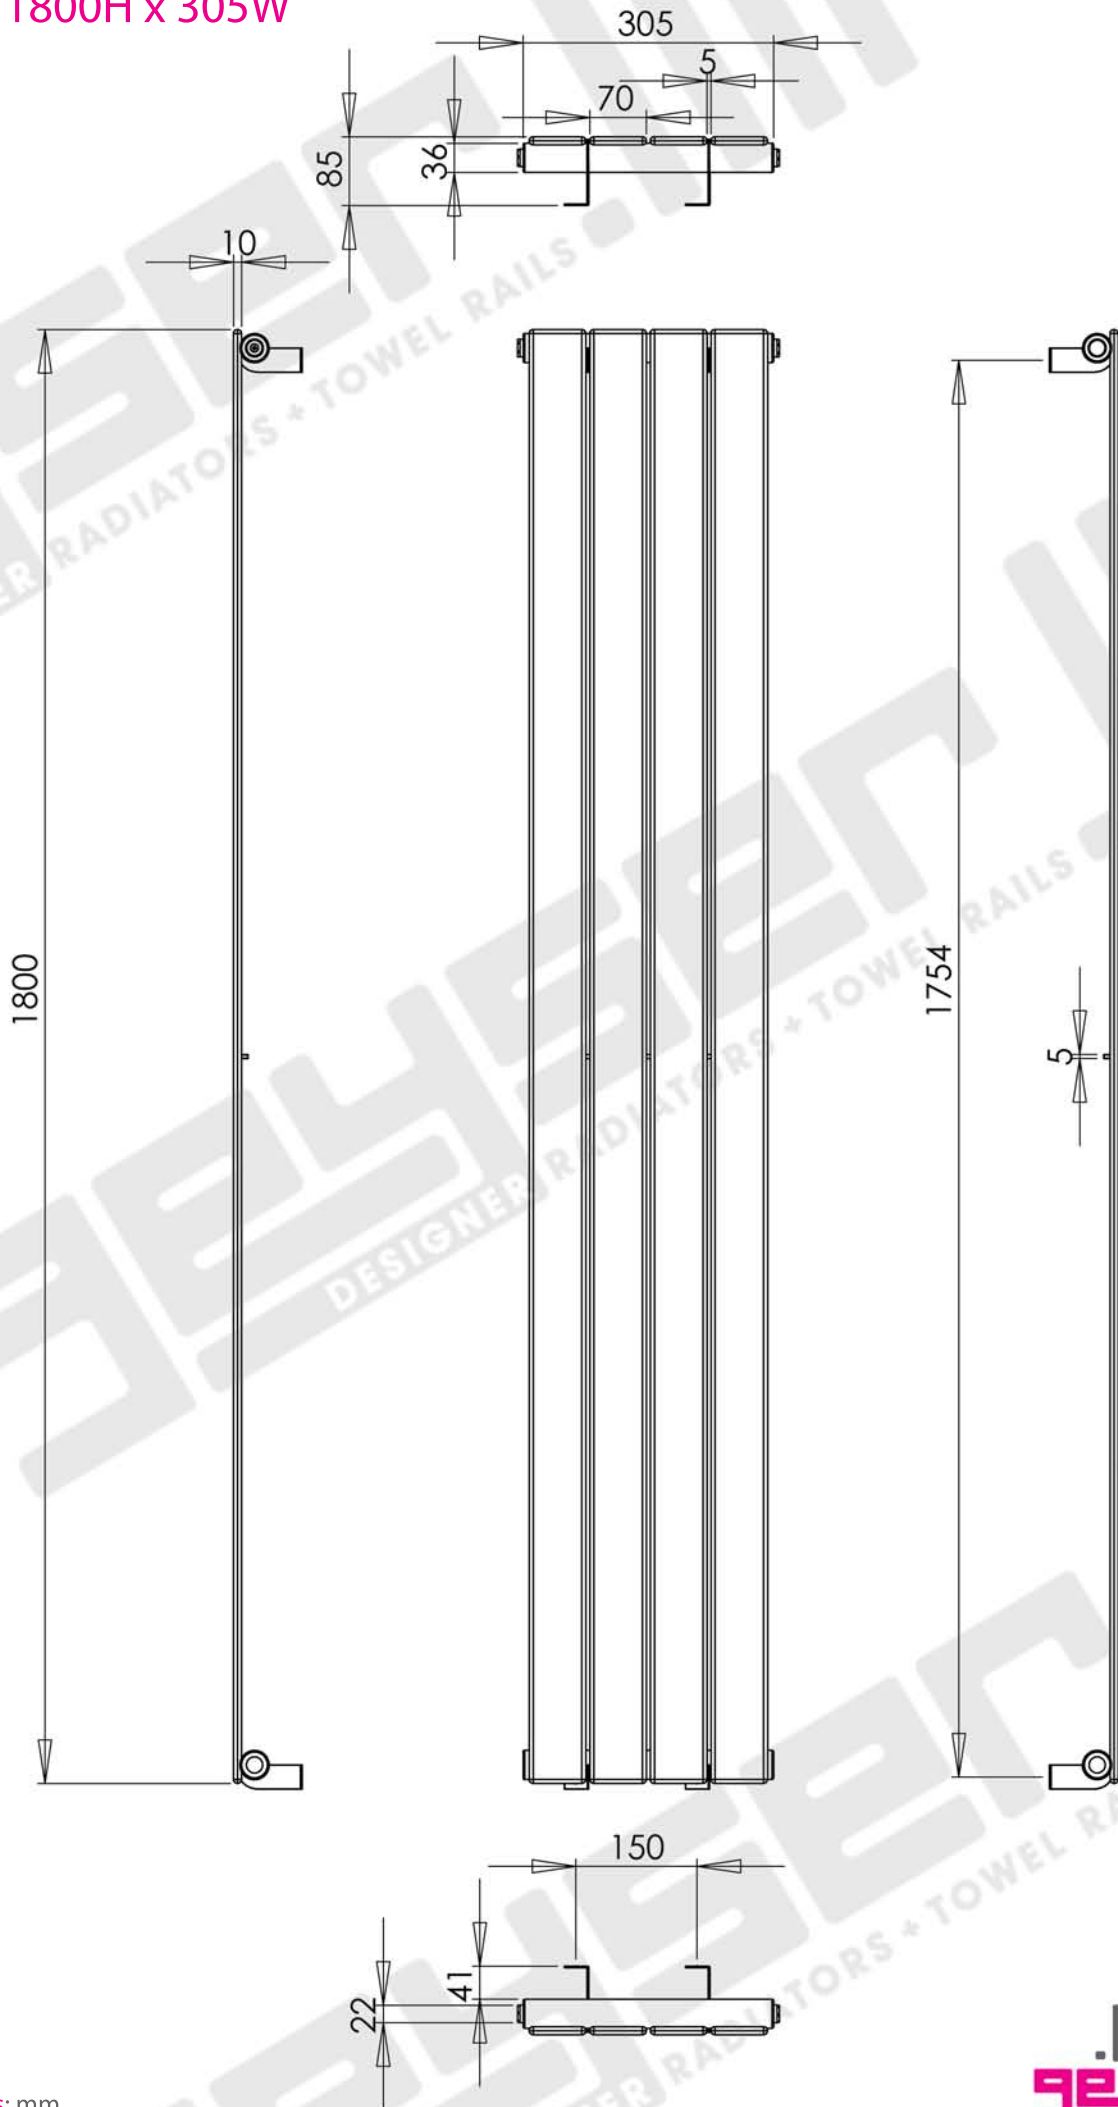

LIVORNO 1800H x 305W

LIVORNO 1800H x 305W

Measurements: mm