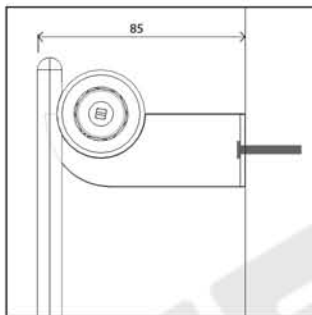

LIVORNO 1800H x 455W

Projection: 85mm (max)

Fixtures: 4 x Matching Brackets

Outer Finish: Brilliant White, Sparkling Chrome

Base Material: Mild Steel

Bar Pattern: 6 x Flat Bars

Pipe Centres: 455mm + Valves

Output BTUS (delta t50): 2888

Output Watts (delta t50): 846

Guarantee: 5 Years

Available in Other Sizes: Yes

LIVORNO 1800H x 455W

Measurements: mm