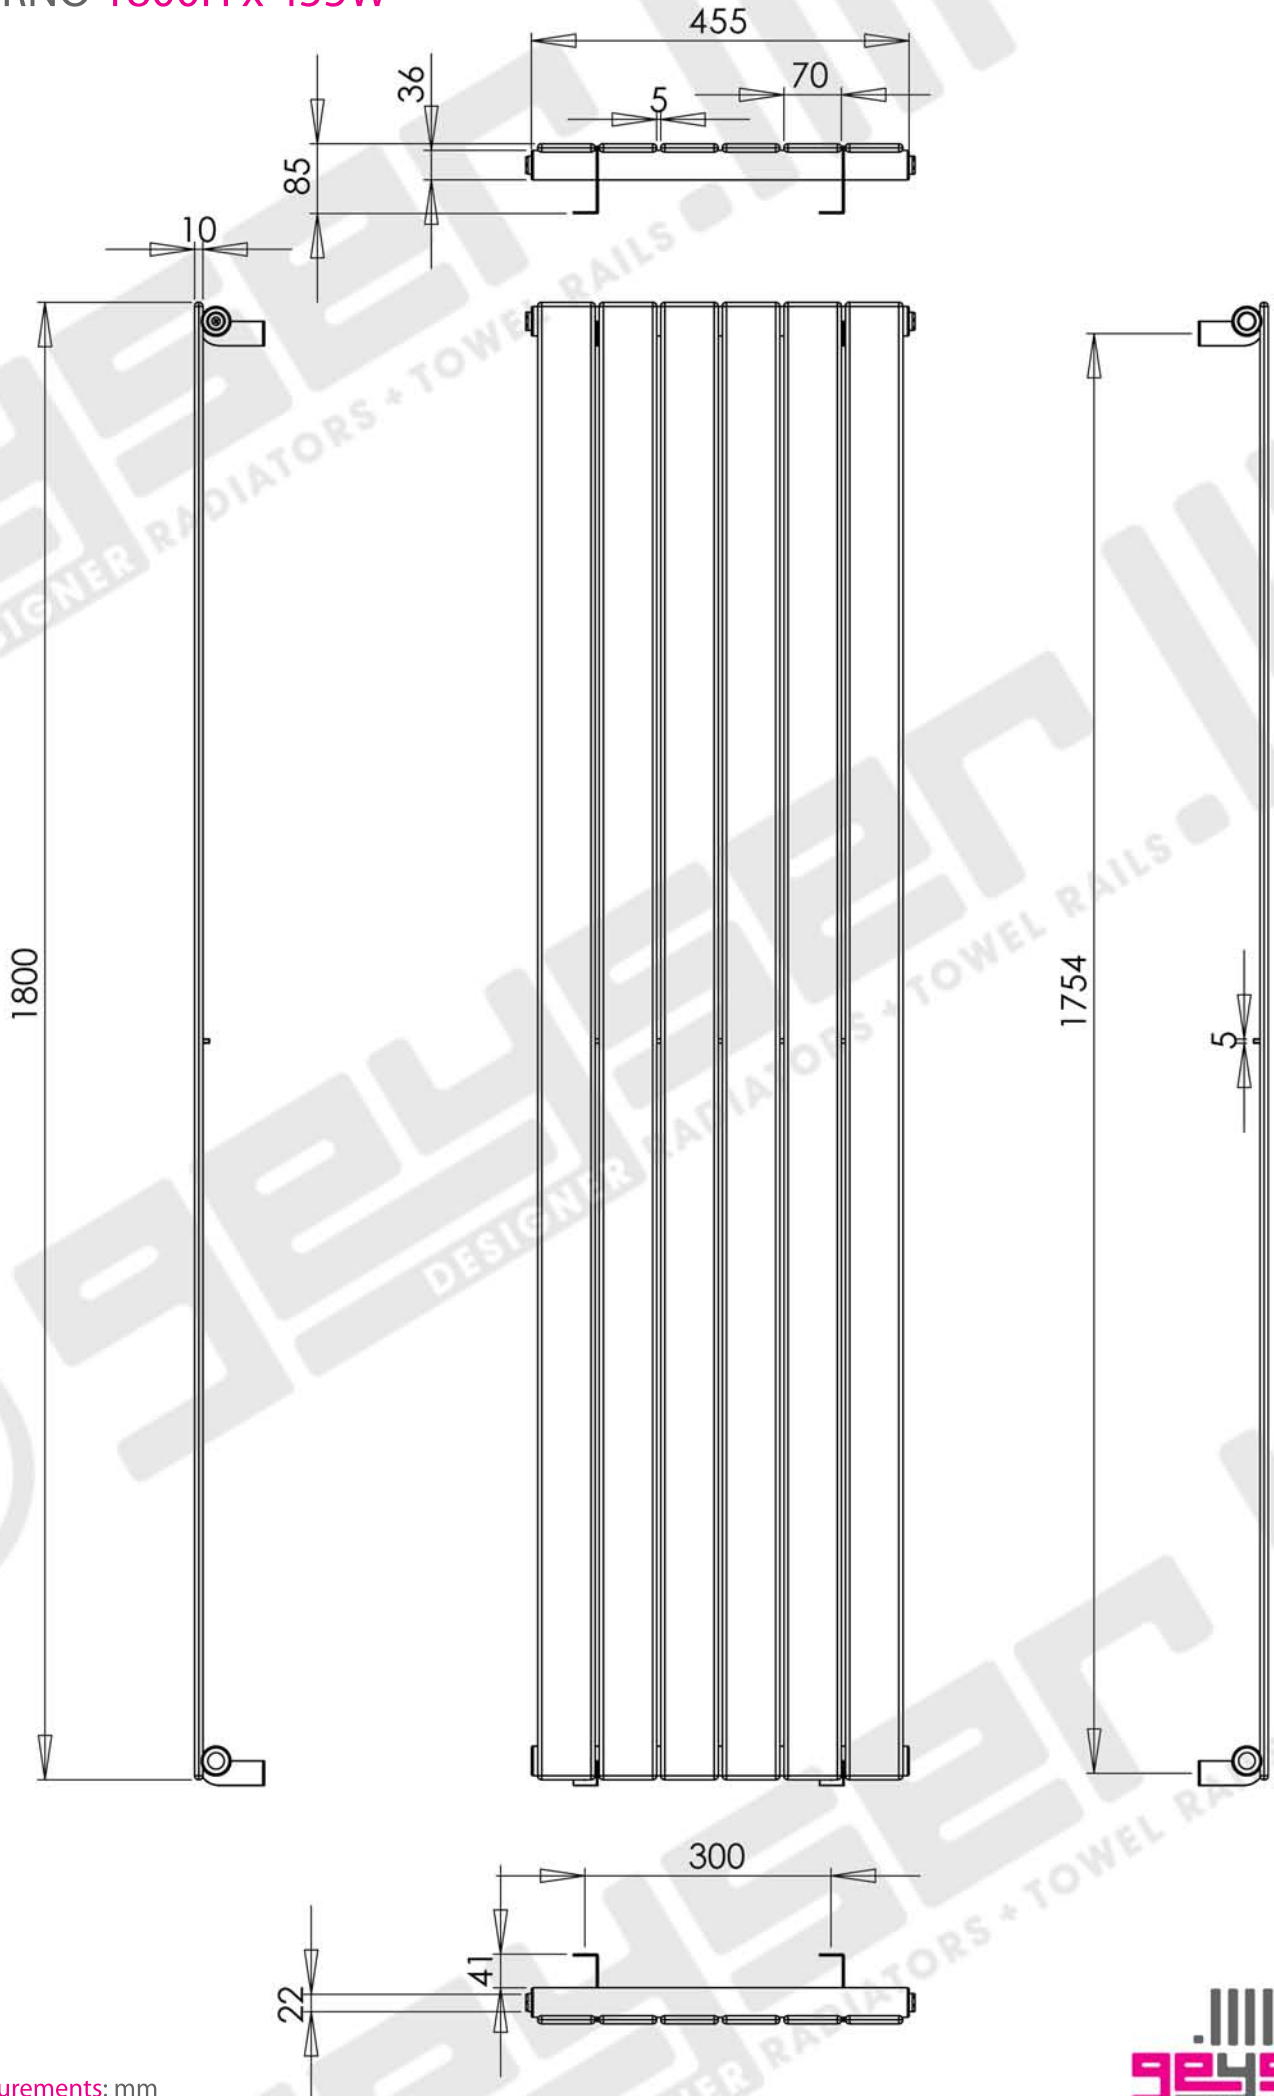

LIVORNO 1800H x 455W

Projection: 85mm (max)

Fixtures: 4 x Matching Brackets

Outer Finish: Brilliant White, Sparkling Chrome

Base Material: Mild Steel

Bar Pattern: 6 x Flat Bars

Pipe Centres: 455mm + Valves

Output BTUS (delta t50): 2888

Output Watts (delta t50): 846

Guarantee: 5 Years

Available in Other Sizes: Yes

LIVORNO 1800H x 455W

Measurements: mm