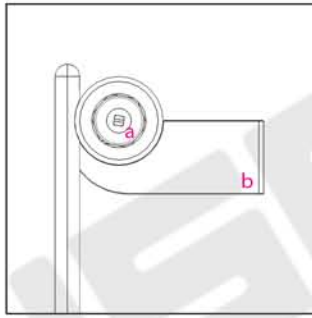

LIVORNO 1800H x 455W

Projection: 85mm (max)

Fixtures: 4 x Matching Brackets

Outer Finish: Brilliant White, Sparkling Chrome

Base Material: Mild Steel

Bar Pattern: 6 x Flat Bars

Pipe Centres: 455mm + Valves

Output BTUS (delta t50): 2888

Output Watts (delta t50): 846

Guarantee: 5 Years

Available in Other Sizes: Yes

LIVORNO 1800H x 455W

Measurements: mm