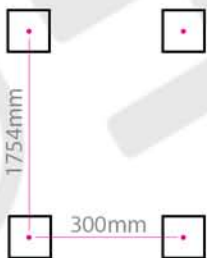

LIVORNO 1800H x 455W

Projection: 85mm (max)

Fixtures: 4 x Matching Brackets

Outer Finish: Brilliant White, Sparkling Chrome

Base Material: Mild Steel

Bar Pattern: 6 x Flat Bars

Pipe Centres: 455mm + Valves

Output BTUS (delta t50): 2888

Output Watts (delta t50): 846

Guarantee: 5 Years

Available in Other Sizes: Yes

LIVORNO 1800H x 455W

Measurements: mm