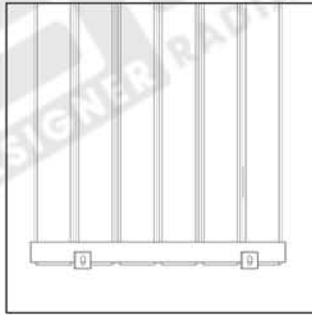

LIVORNO 1800H x 455W

Projection: 85mm (max)

Fixtures: 4 x Matching Brackets

Outer Finish: Brilliant White, Sparkling Chrome

Base Material: Mild Steel

Bar Pattern: 6 x Flat Bars

Pipe Centres: 455mm + Valves

Output BTUS (delta t50): 2888

Output Watts (delta t50): 846

Guarantee: 5 Years

Available in Other Sizes: Yes

LIVORNO 1800H x 455W

Measurements: mm