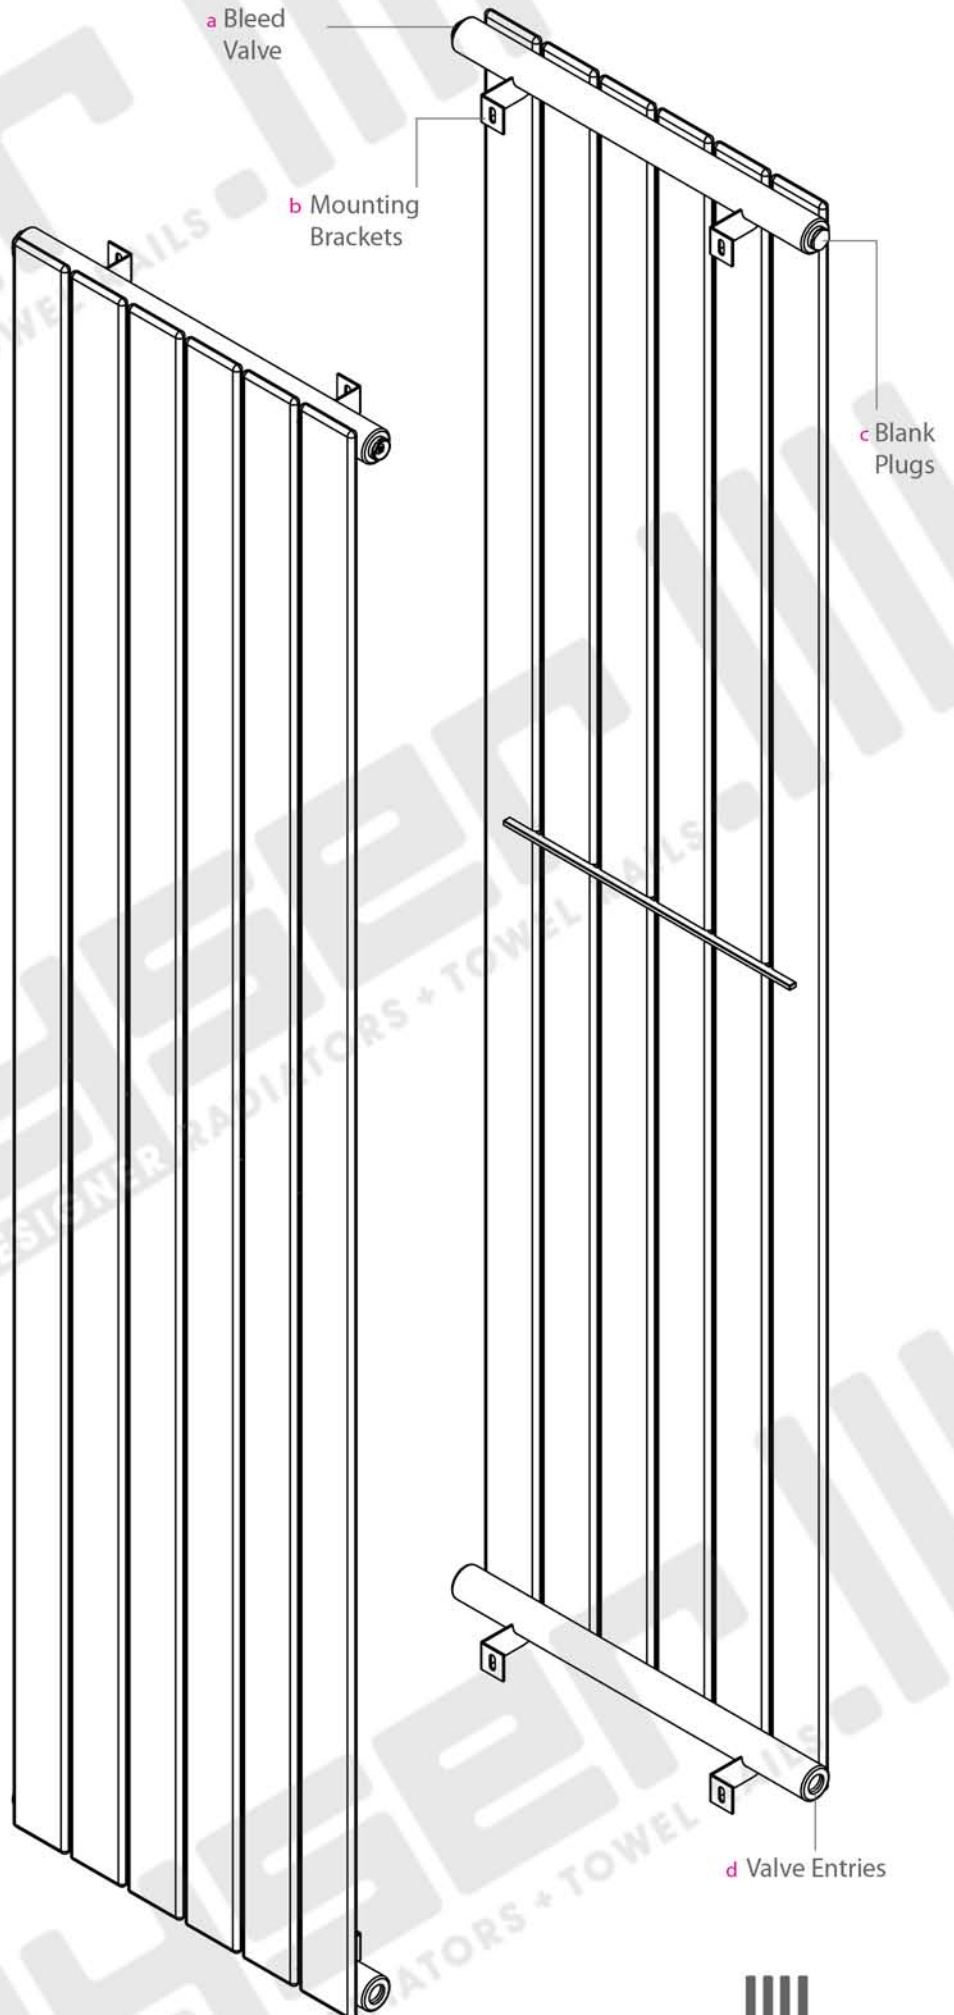

LIVORNO 1800H x 455W

Projection: 85mm (max)

Fixtures: 4 x Matching Brackets

Outer Finish: Brilliant White, Sparkling Chrome

Base Material: Mild Steel

Bar Pattern: 6 x Flat Bars

Pipe Centres: 455mm + Valves

Output BTUS (delta t50): 2888

Output Watts (delta t50): 846

Guarantee: 5 Years

Available in Other Sizes: Yes

LIVORNO 1800H x 455W

Measurements: mm