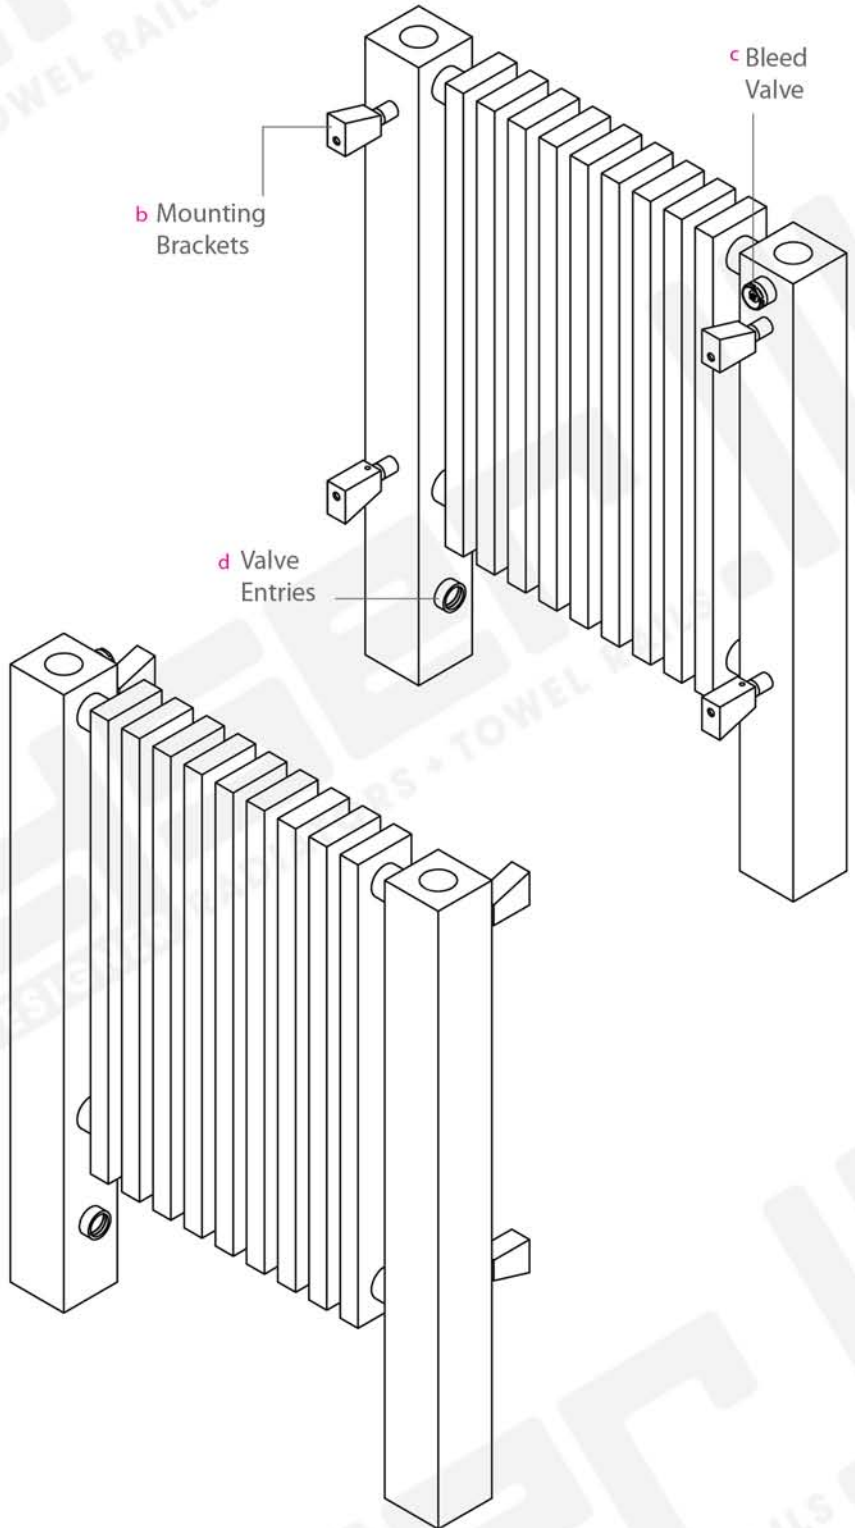

MANHATTAN 600H x 480W

MANHATTAN 600H x 480W

Measurements: mm