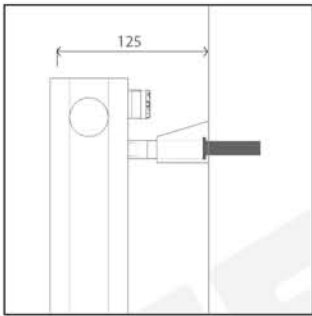

MANHATTAN 600H x 480W

MANHATTAN 600H x 480W

Measurements: mm