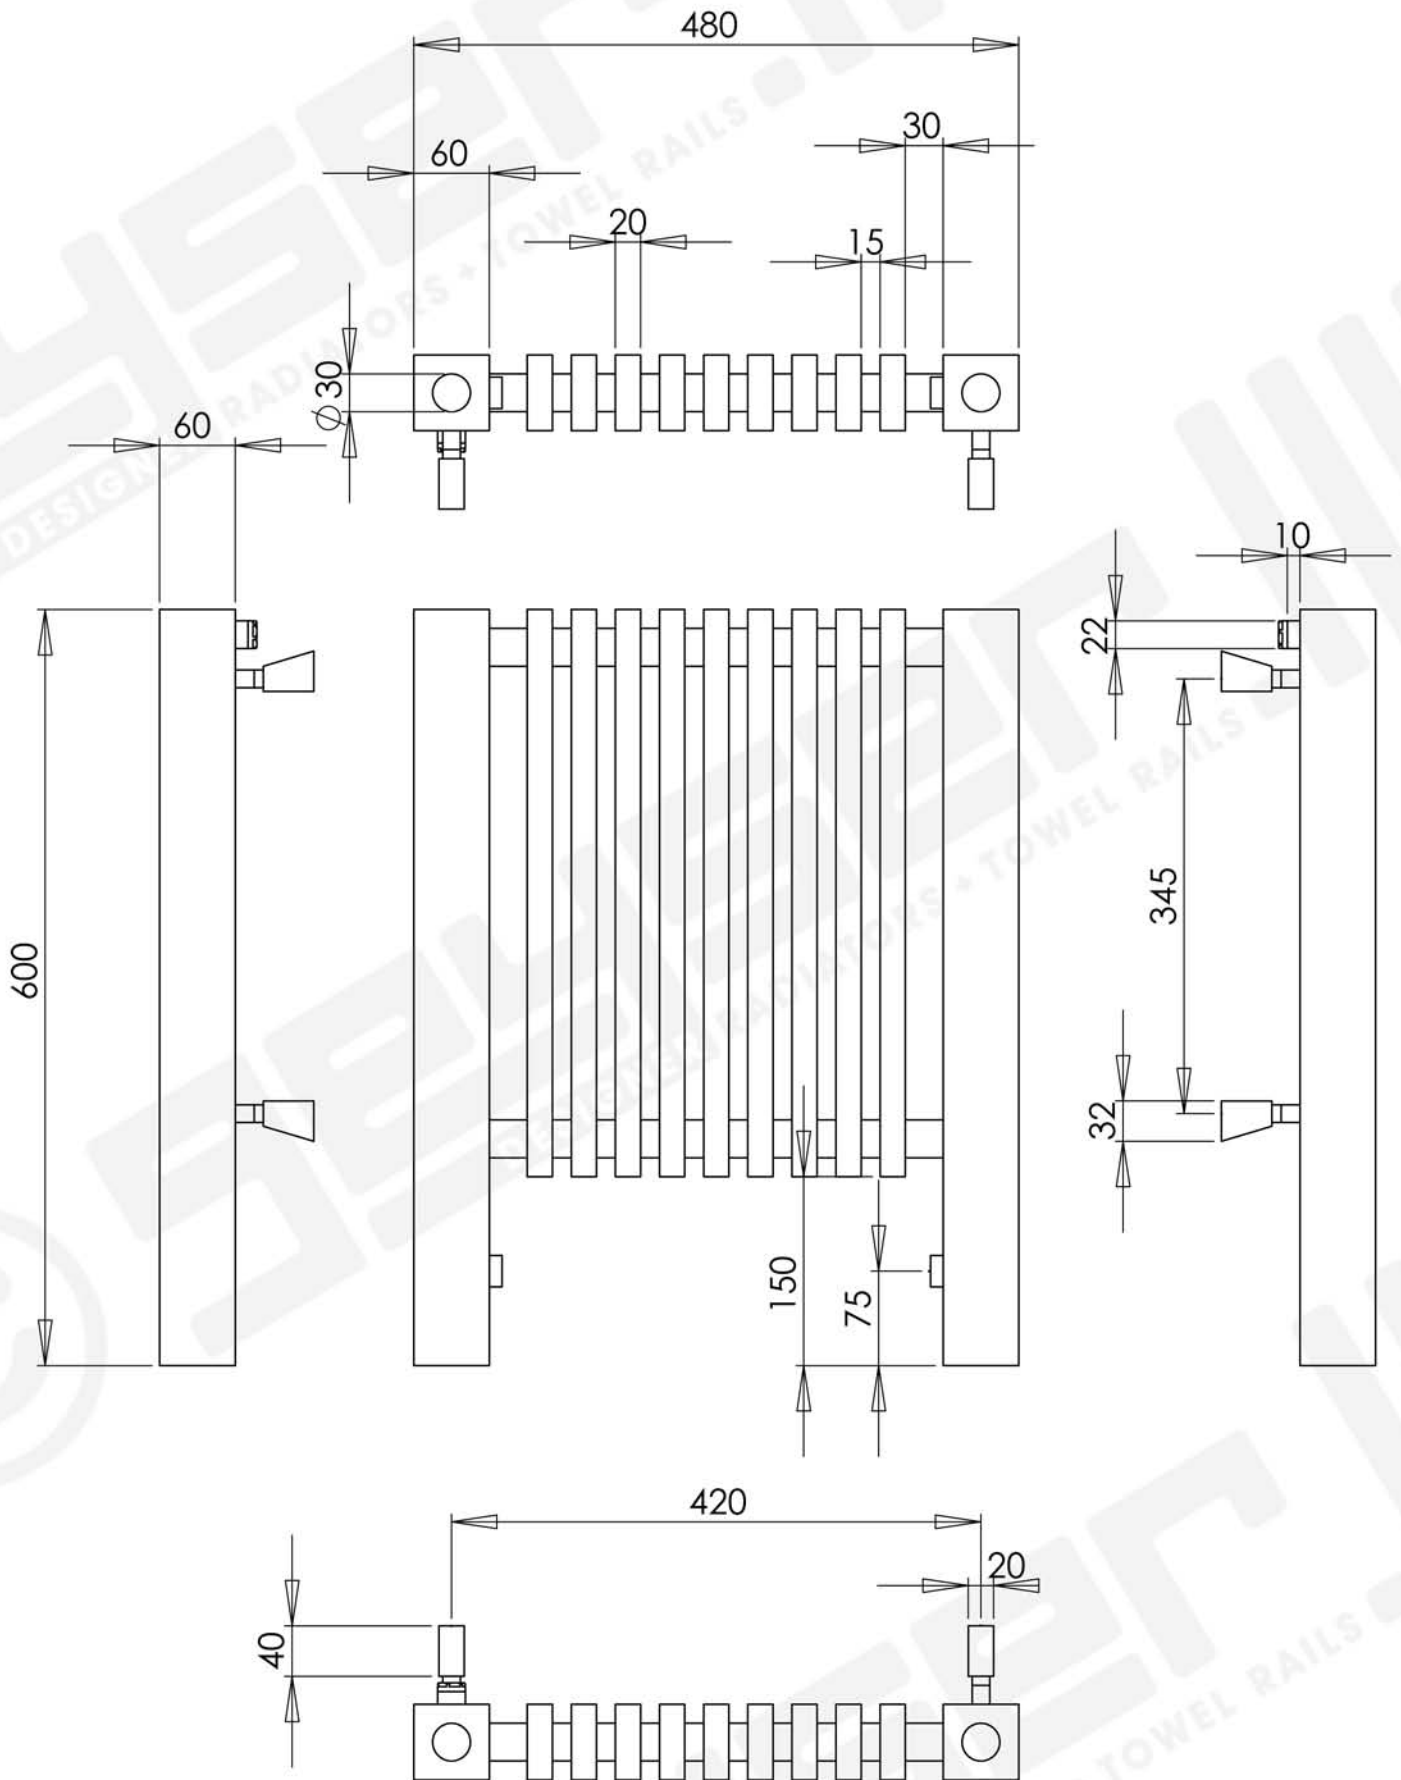

MANHATTAN 600H x 480W

MANHATTAN 600H x 480W

Measurements: mm