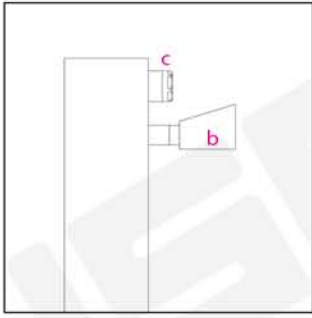

MANHATTAN 600H x 480W

MANHATTAN 600H x 480W

Measurements: mm