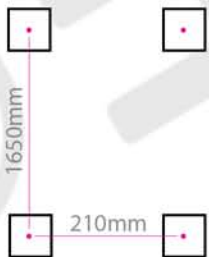

ODIN 1800H x 230W

Projection: 75mm (max)

Fixtures: 4 x Matching Brackets

Outer Finish: Brushed Stainless Steel

Base Material: Stainless Steel

Bar Pattern: 8 Bars

Pipe Centres: 230mm + Valves

Output BTUS (delta t50): 3325

Output Watts (delta t50): 975

Guarantee: 5 Years

Available in Other Sizes: Yes

ODIN 1800H x 230W

Measurements: mm