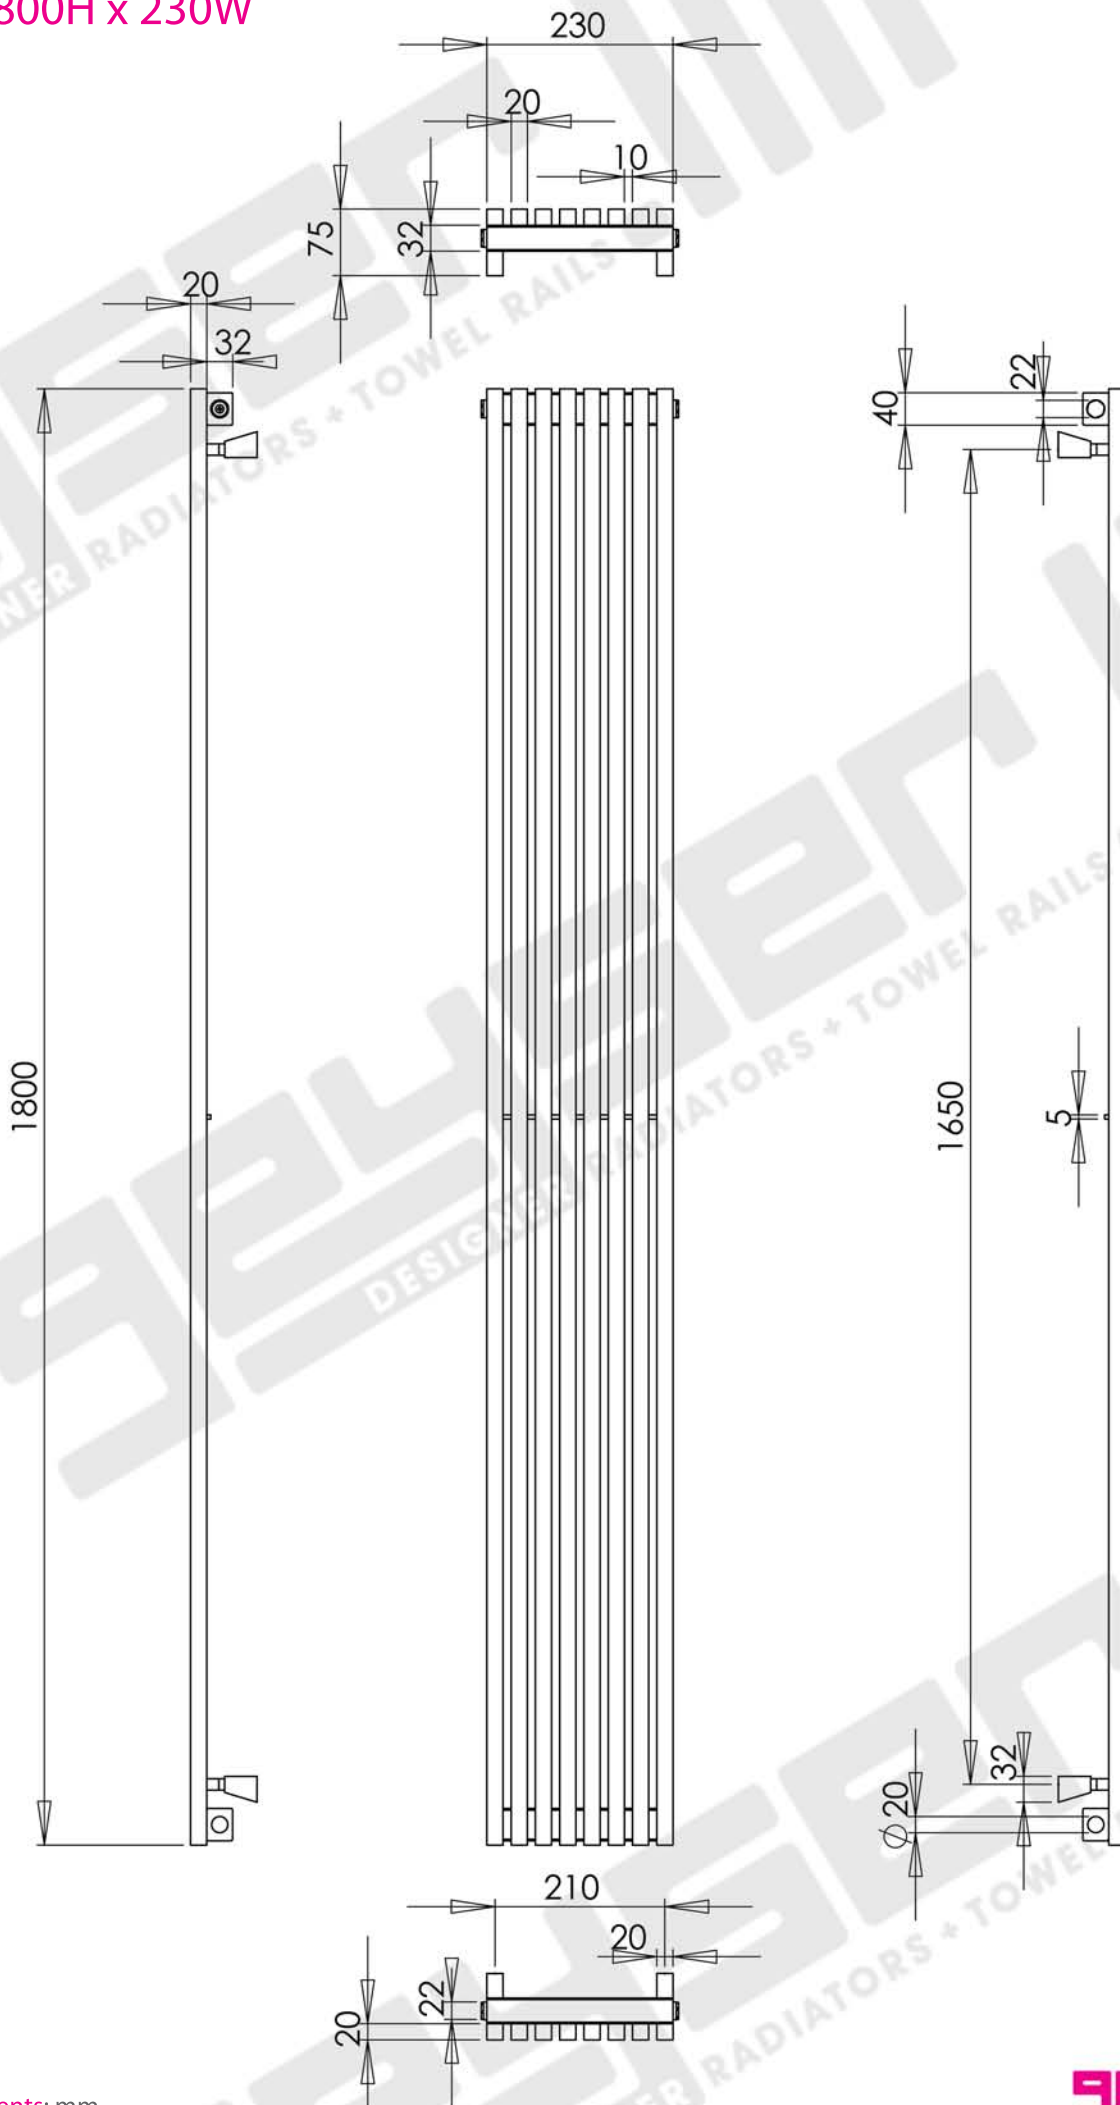

ODIN 1800H x 230W

Projection: 75mm (max)

Fixtures: 4 x Matching Brackets

Outer Finish: Brushed Stainless Steel

Base Material: Stainless Steel

Bar Pattern: 8 Bars

Pipe Centres: 230mm + Valves

Output BTUS (delta t50): 3325

Output Watts (delta t50): 975

Guarantee: 5 Years

Available in Other Sizes: Yes

ODIN 1800H x 230W

Measurements: mm