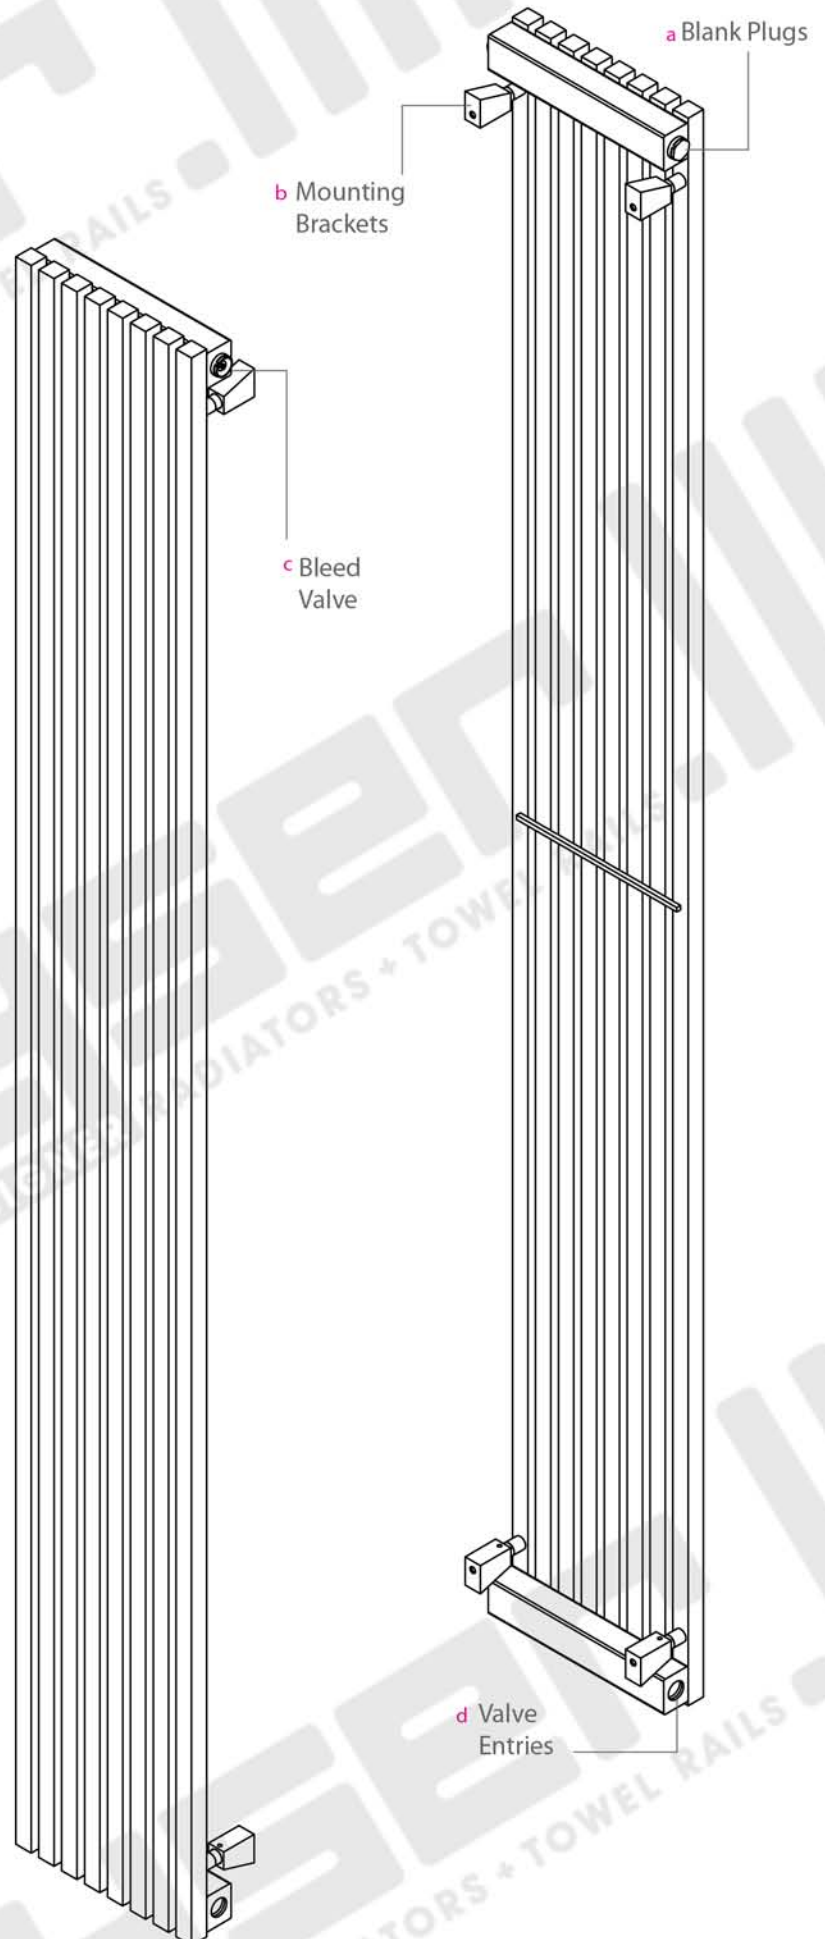

ODIN 1800H x 230W

Projection: 75mm (max)

Fixtures: 4 x Matching Brackets

Outer Finish: Brushed Stainless Steel

Base Material: Stainless Steel

Bar Pattern: 8 Bars

Pipe Centres: 230mm + Valves

Output BTUS (delta t50): 3325

Output Watts (delta t50): 975

Guarantee: 5 Years

Available in Other Sizes: Yes

ODIN 1800H x 230W

Measurements: mm