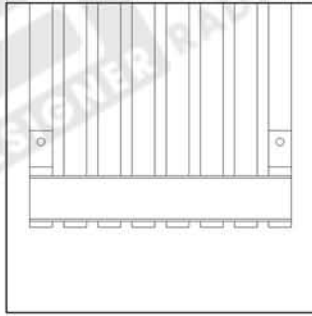

ODIN 1800H x 230W

Projection: 75mm (max)

Fixtures: 4 x Matching Brackets

Outer Finish: Brushed Stainless Steel

Base Material: Stainless Steel

Bar Pattern: 8 Bars

Pipe Centres: 230mm + Valves

Output BTUS (delta t50): 3325

Output Watts (delta t50): 975

Guarantee: 5 Years

Available in Other Sizes: Yes

ODIN 1800H x 230W

Measurements: mm