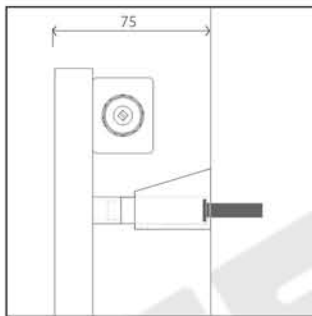

ODIN 1800H x 230W

Projection: 75mm (max)

Fixtures: 4 x Matching Brackets

Outer Finish: Brushed Stainless Steel

Base Material: Stainless Steel

Bar Pattern: 8 Bars

Pipe Centres: 230mm + Valves

Output BTUS (delta t50): 3325

Output Watts (delta t50): 975

Guarantee: 5 Years

Available in Other Sizes: Yes

ODIN 1800H x 230W

Measurements: mm