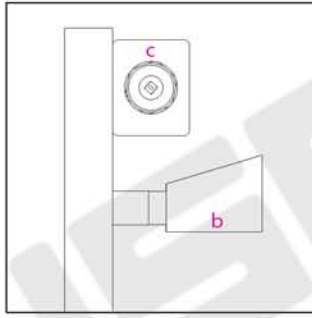

ODIN 1800H x 230W

Projection: 75mm (max)

Fixtures: 4 x Matching Brackets

Outer Finish: Brushed Stainless Steel

Base Material: Stainless Steel

Bar Pattern: 8 Bars

Pipe Centres: 230mm + Valves

Output BTUS (delta t50): 3325

Output Watts (delta t50): 975

Guarantee: 5 Years

Available in Other Sizes: Yes

ODIN 1800H x 230W

Measurements: mm