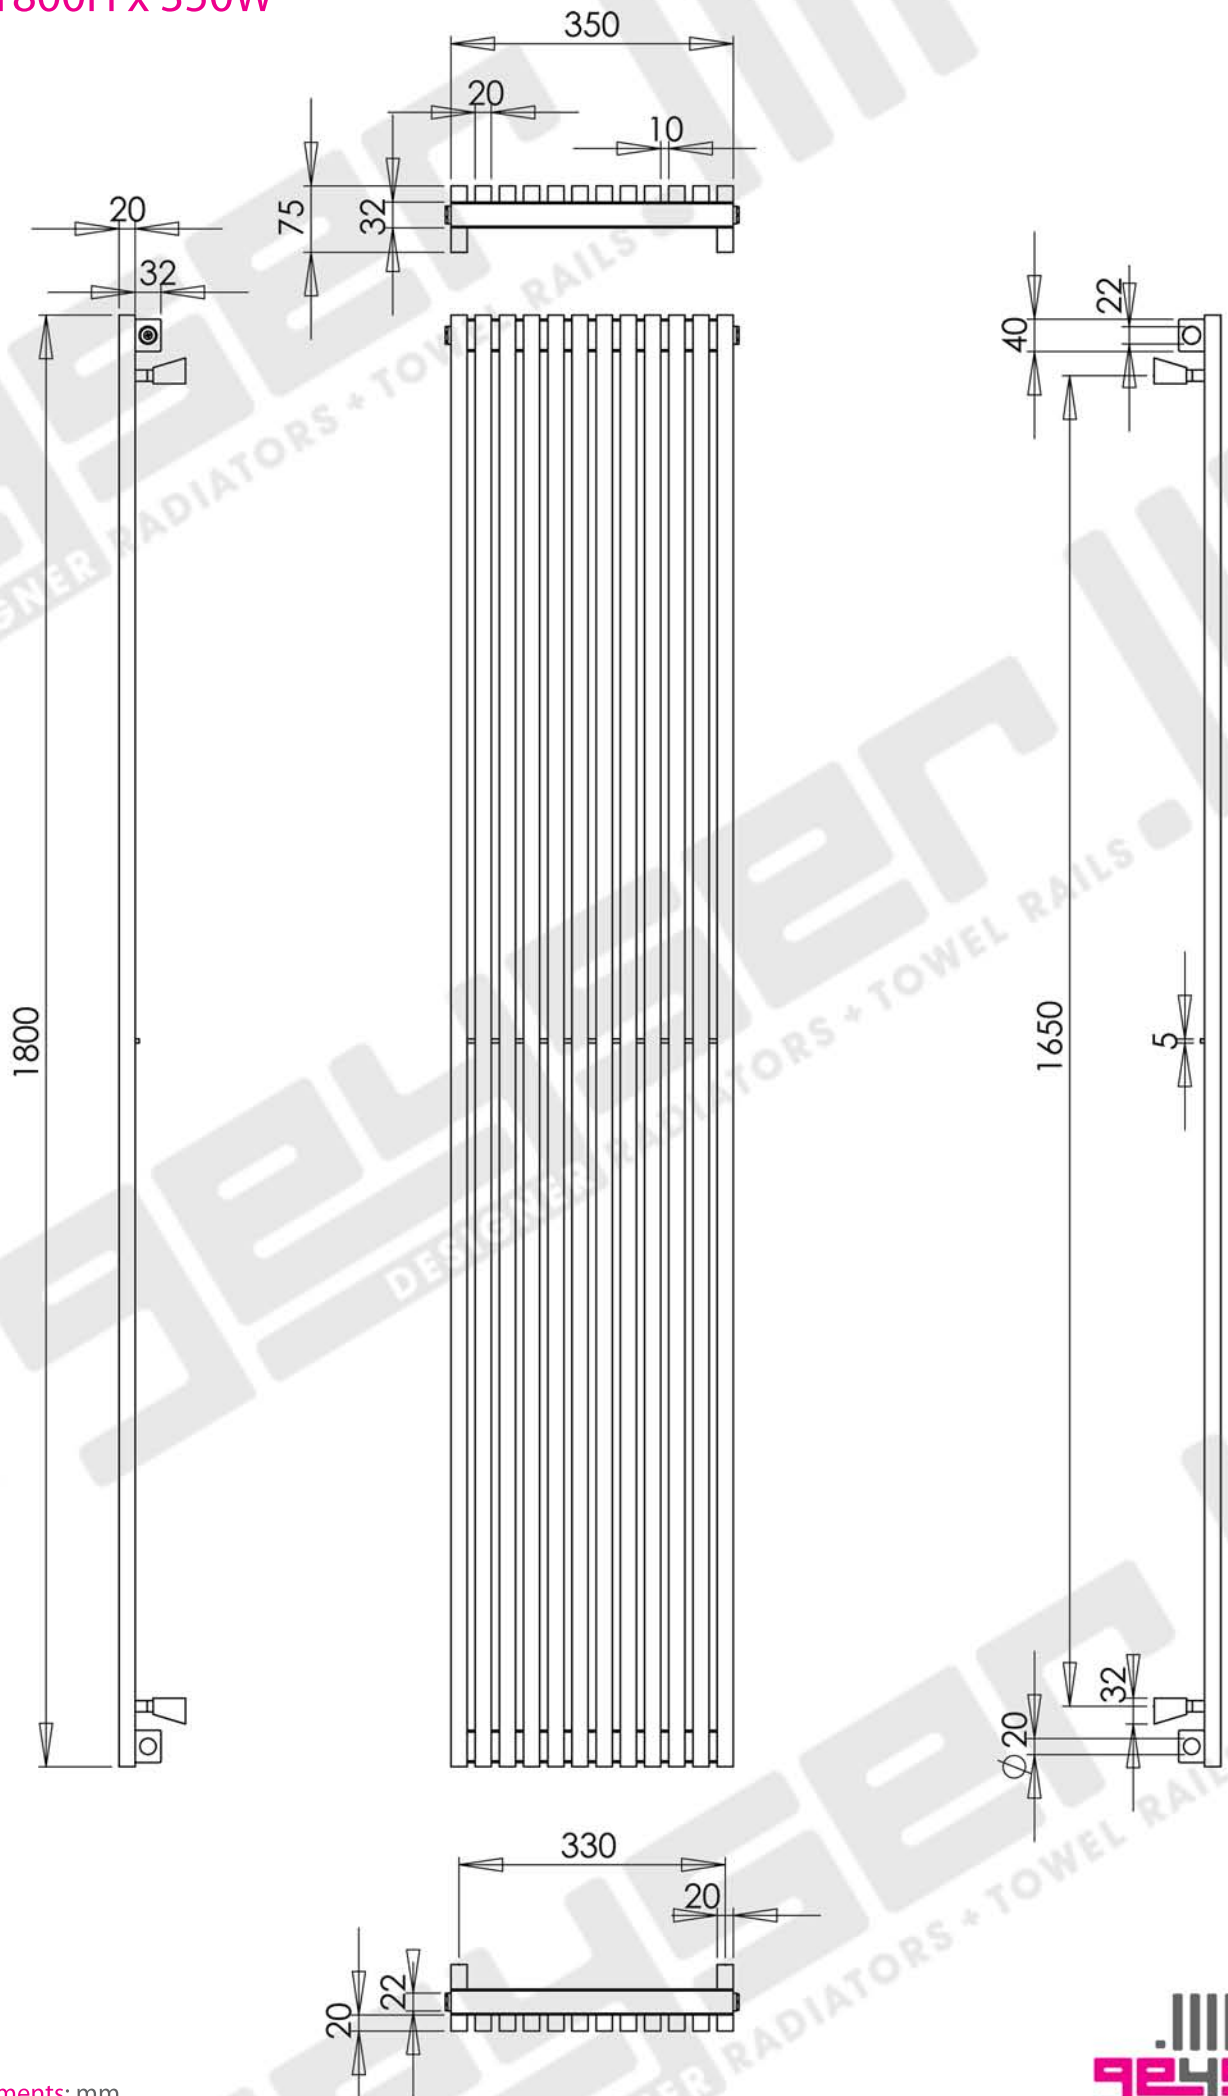

ODIN 1800H x 350W

Projection: 75mm (max)

Fixtures: 4 x Matching Brackets

Outer Finish: Brushed Stainless Steel

Base Material: Stainless Steel

Bar Pattern: 12 Bars

Pipe Centres: 350mm + Valves

Output BTUS (delta t50): 4990

Output Watts (delta t50): 1463

Guarantee: 5 Years

Available in Other Sizes: Yes

ODIN 1800H x 350W

Measurements: mm