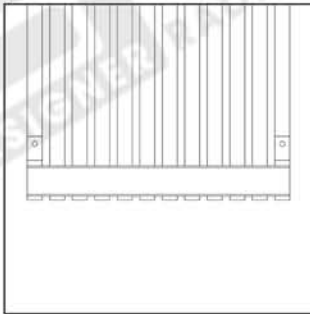

ODIN 1800H x 350W

Projection: 75mm (max)

Fixtures: 4 x Matching Brackets

Outer Finish: Brushed Stainless Steel

Base Material: Stainless Steel

Bar Pattern: 12 Bars

Pipe Centres: 350mm + Valves

Output BTUS (delta t50): 4990

Output Watts (delta t50): 1463

Guarantee: 5 Years

Available in Other Sizes: Yes

ODIN 1800H x 350W

Measurements: mm