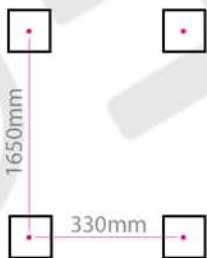

ODIN 1800H x 350W

Projection: 75mm (max)

Fixtures: 4 x Matching Brackets

Outer Finish: Brushed Stainless Steel

Base Material: Stainless Steel

Bar Pattern: 12 Bars

Pipe Centres: 350mm + Valves

Output BTUS (delta t50): 4990

Output Watts (delta t50): 1463

Guarantee: 5 Years

Available in Other Sizes: Yes

ODIN 1800H x 350W

Measurements: mm