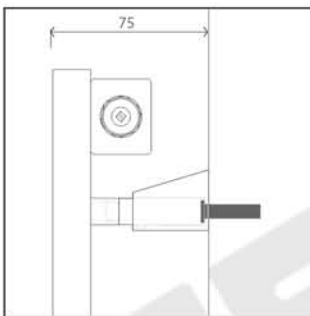

ODIN 1800H x 350W

Projection: 75mm (max)

Fixtures: 4 x Matching Brackets

Outer Finish: Brushed Stainless Steel

Base Material: Stainless Steel

Bar Pattern: 12 Bars

Pipe Centres: 350mm + Valves

Output BTUS (delta t50): 4990

Output Watts (delta t50): 1463

Guarantee: 5 Years

Available in Other Sizes: Yes

ODIN 1800H x 350W

Measurements: mm