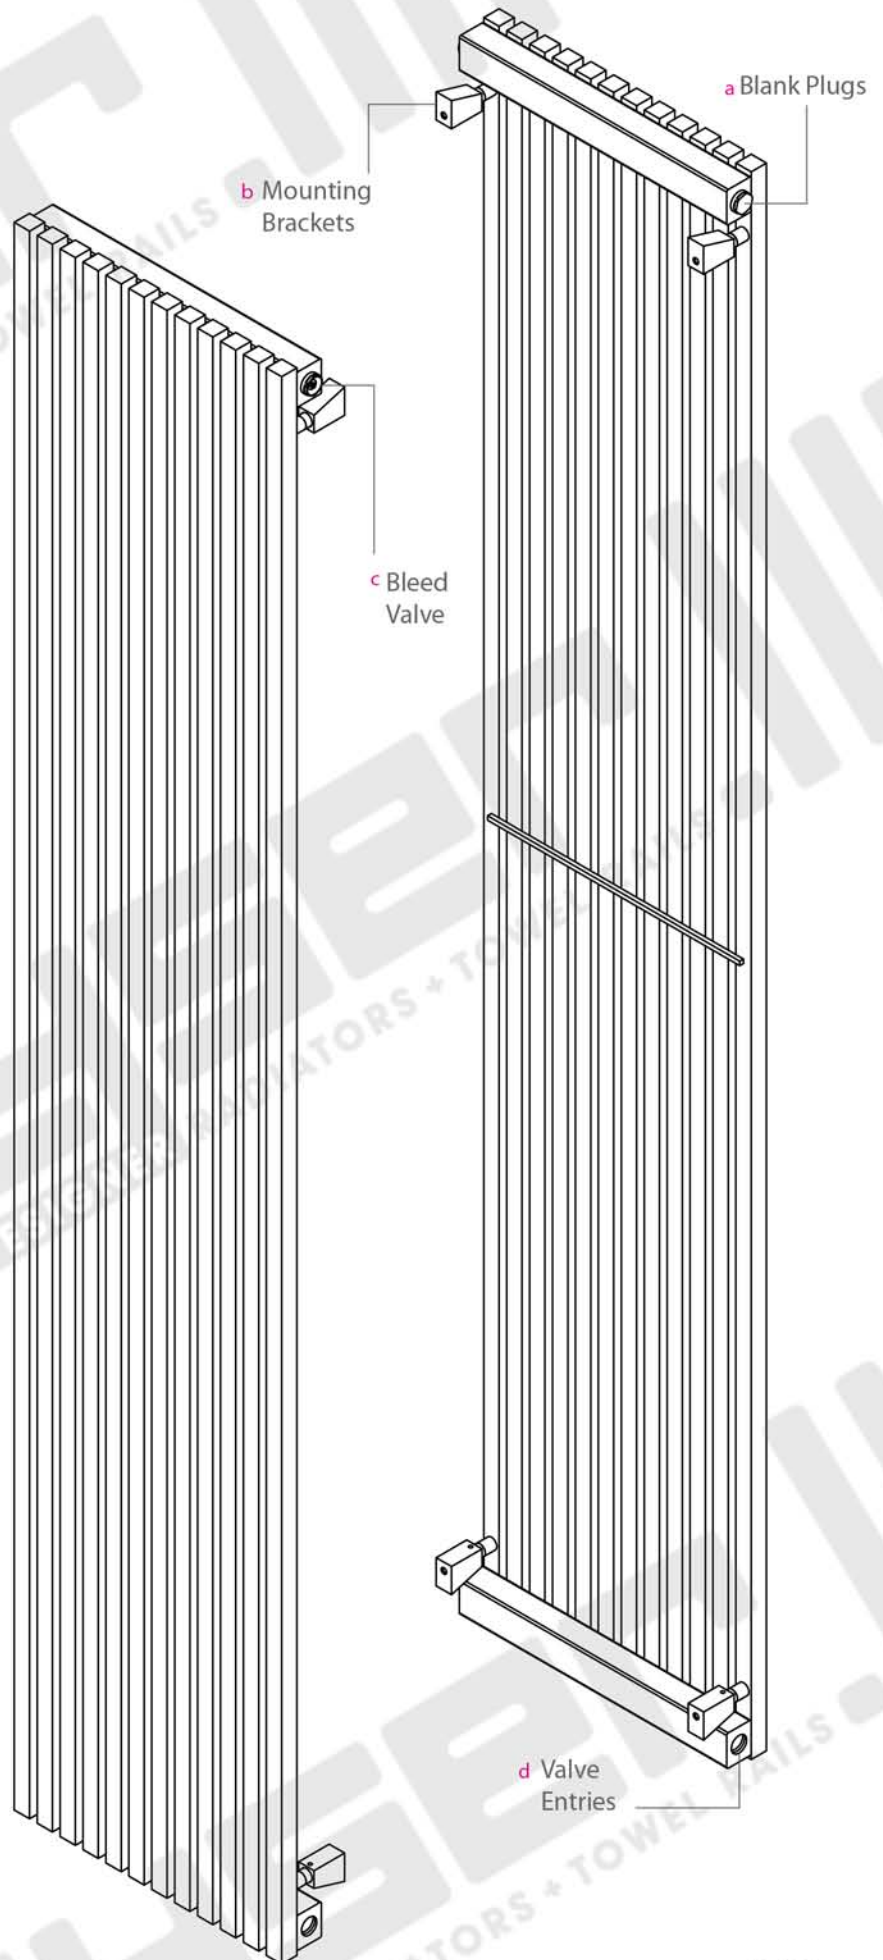

ODIN 1800H x 350W

Projection: 75mm (max)

Fixtures: 4 x Matching Brackets

Outer Finish: Brushed Stainless Steel

Base Material: Stainless Steel

Bar Pattern: 12 Bars

Pipe Centres: 350mm + Valves

Output BTUS (delta t50): 4990

Output Watts (delta t50): 1463

Guarantee: 5 Years

Available in Other Sizes: Yes

ODIN 1800H x 350W

Measurements: mm