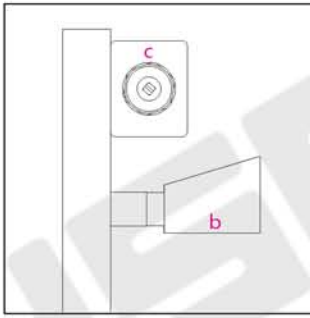

ODIN 1800H x 350W

Projection: 75mm (max)

Fixtures: 4 x Matching Brackets

Outer Finish: Brushed Stainless Steel

Base Material: Stainless Steel

Bar Pattern: 12 Bars

Pipe Centres: 350mm + Valves

Output BTUS (delta t50): 4990

Output Watts (delta t50): 1463

Guarantee: 5 Years

Available in Other Sizes: Yes

ODIN 1800H x 350W

Measurements: mm