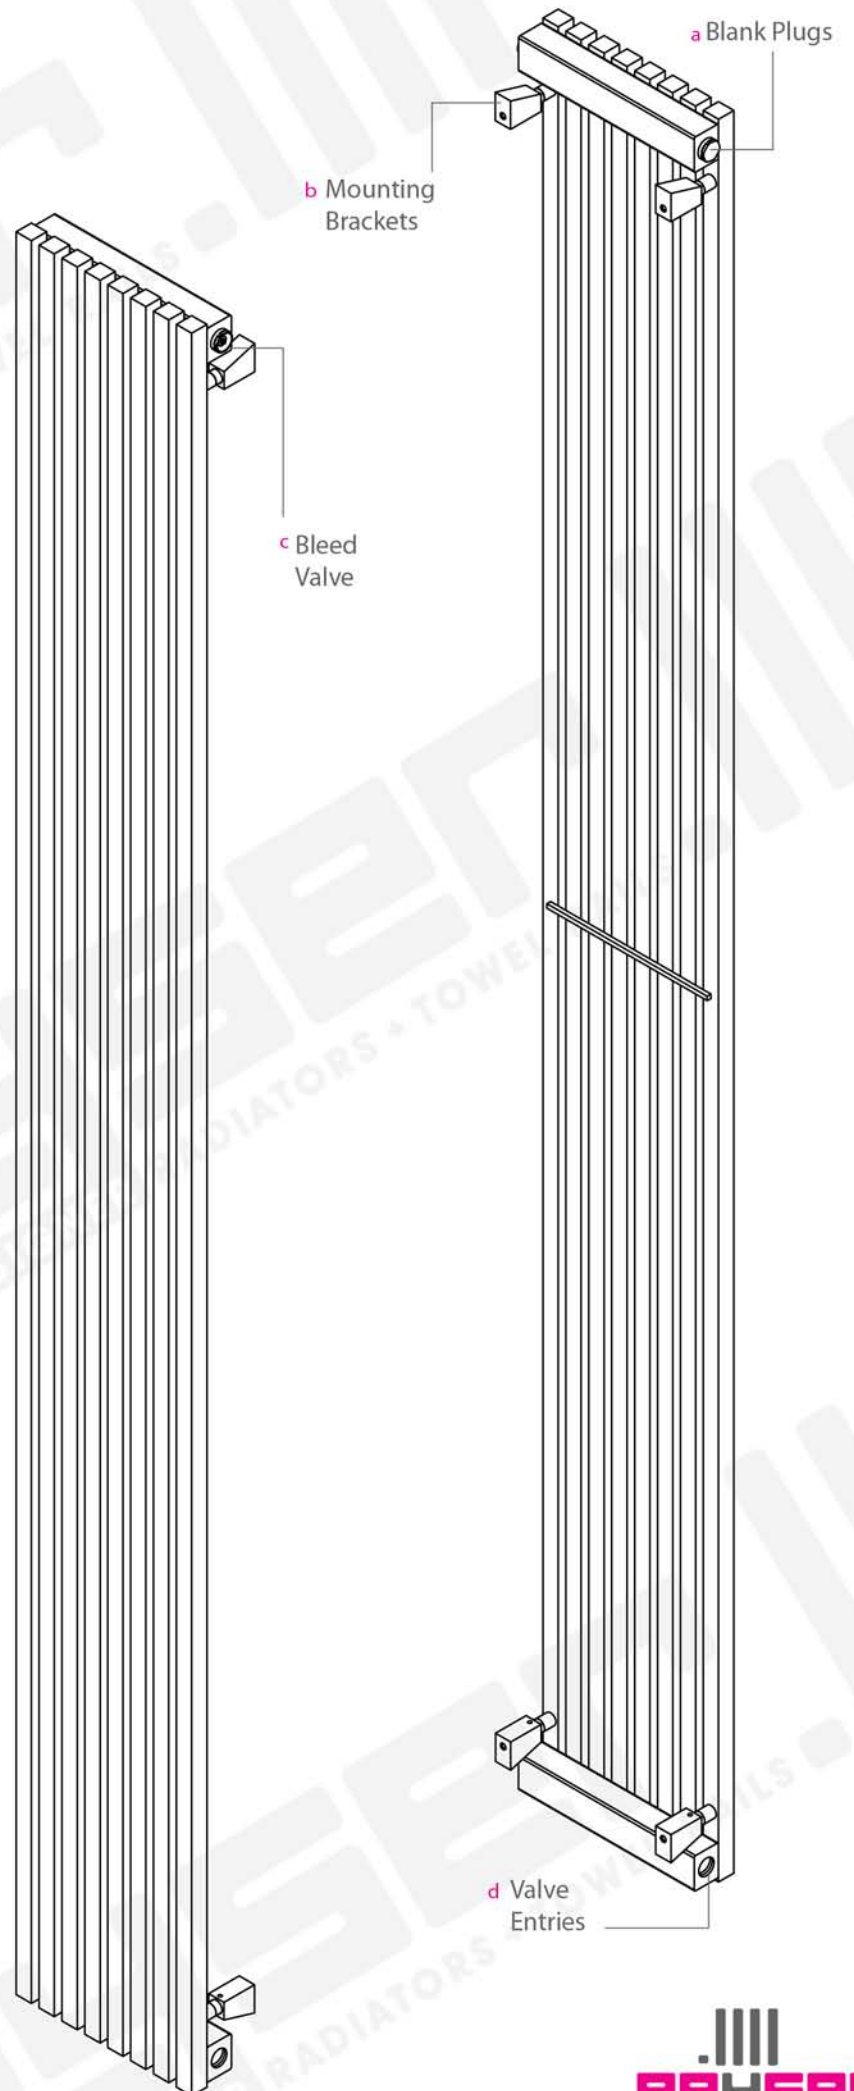

ODIN 2000H x 230W

Projection: 75mm (max)

Fixtures: 4 x Matching Brackets

Outer Finish: Brushed Stainless Steel

Base Material: Stainless Steel

Bar Pattern: 8 Bars

Pipe Centres: 230mm + Valves

Output BTUS (delta t50): 3694
Output Watts (delta t50): 1083

Guarantee: 5 Years

Available in Other Sizes: Yes

ODIN 2000H x 230W

Measurements: mm