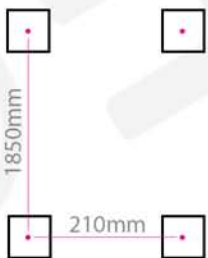

ODIN 2000H x 230W

Projection: 75mm (max)

Fixtures: 4 x Matching Brackets

Outer Finish: Brushed Stainless Steel

Base Material: Stainless Steel

Bar Pattern: 8 Bars

Pipe Centres: 230mm + Valves

Output BTUS (delta t50): 3694
Output Watts (delta t50): 1083

Guarantee: 5 Years

Available in Other Sizes: Yes

ODIN 2000H x 230W

Measurements: mm