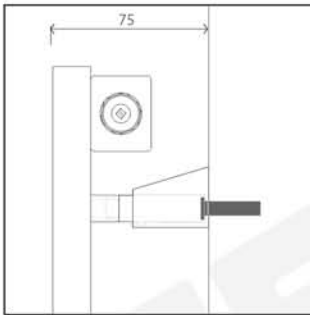

ODIN 2000H x 230W

Projection: 75mm (max)

Fixtures: 4 x Matching Brackets

Outer Finish: Brushed Stainless Steel

Base Material: Stainless Steel

Bar Pattern: 8 Bars

Pipe Centres: 230mm + Valves

Output BTUS (delta t50): 3694
Output Watts (delta t50): 1083

Guarantee: 5 Years

Available in Other Sizes: Yes

ODIN 2000H x 230W

Measurements: mm