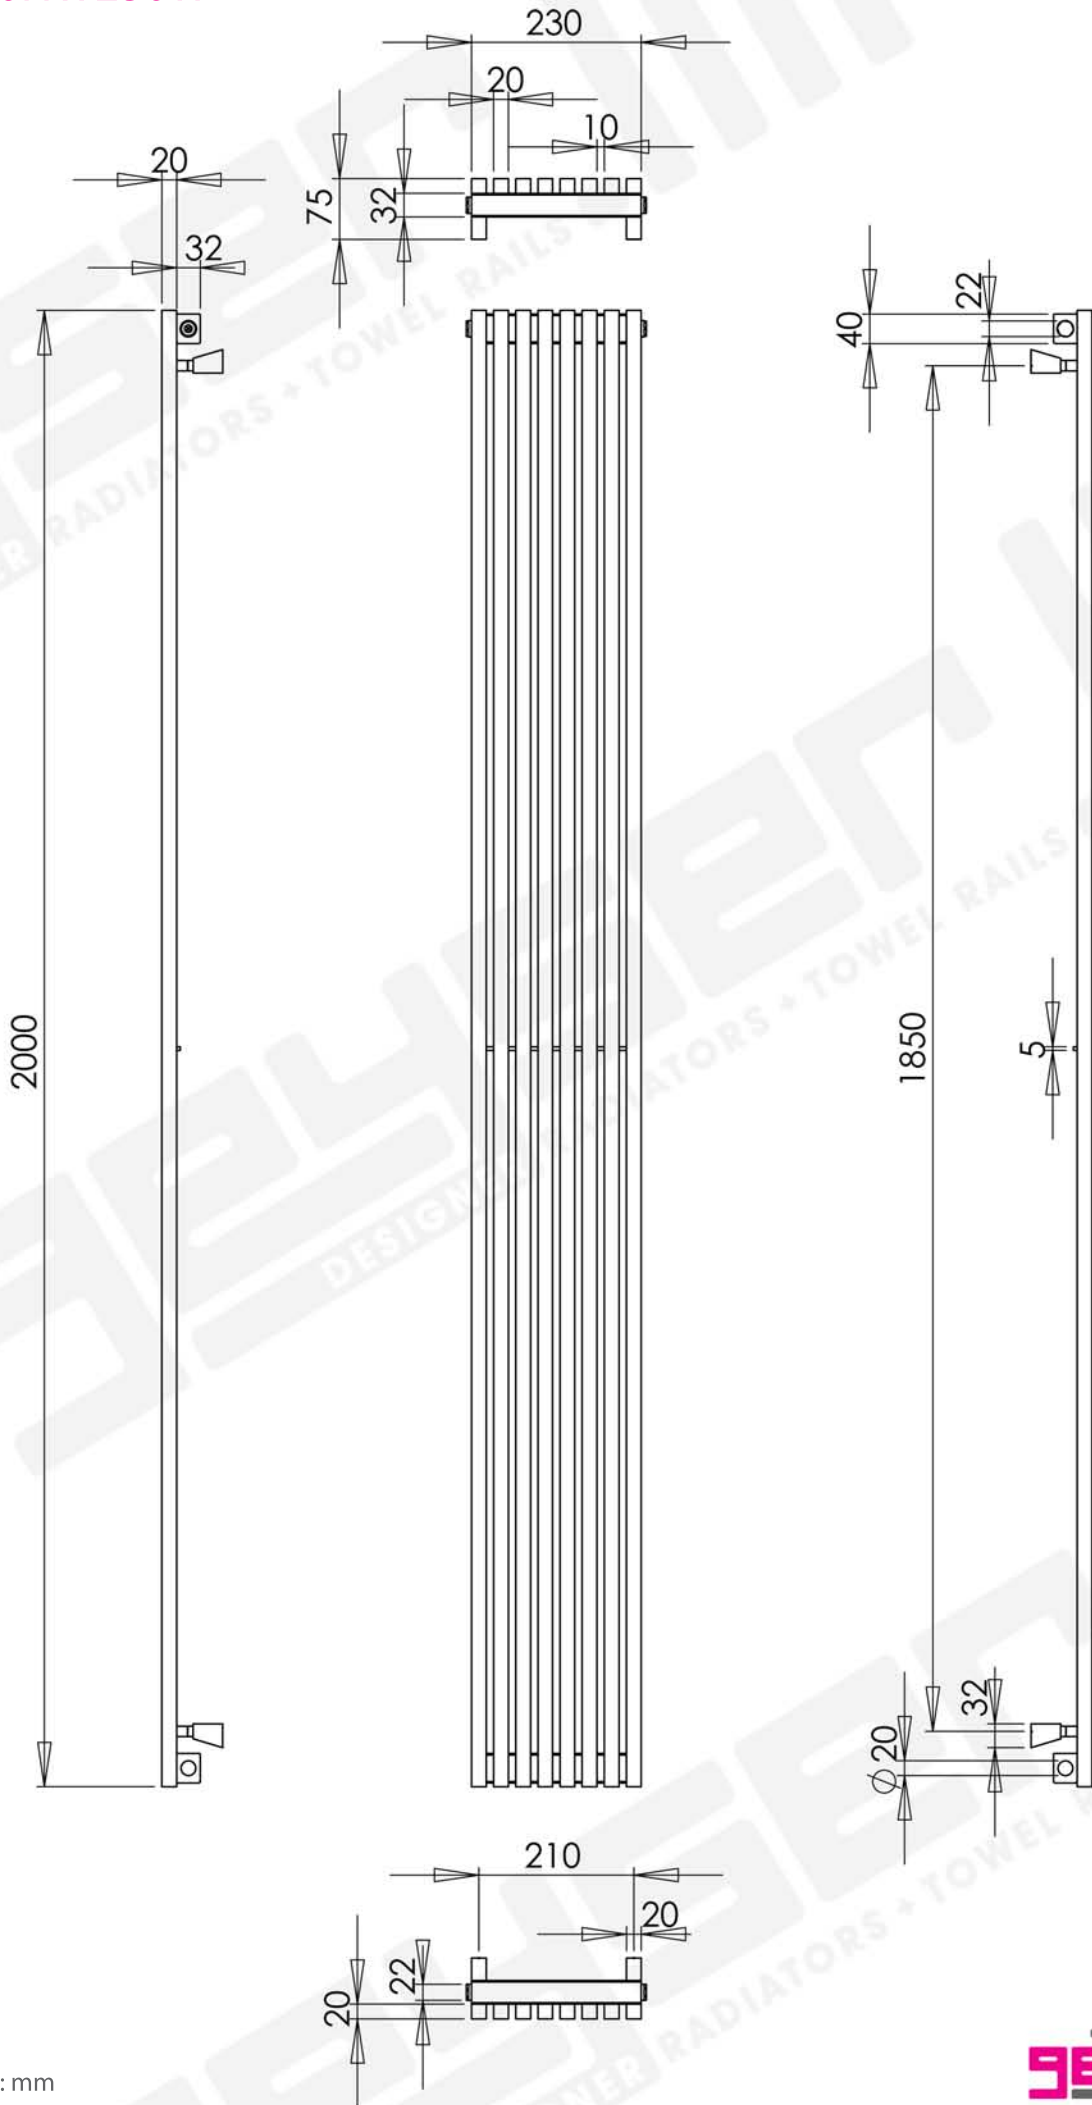

ODIN 2000H x 230W

Projection: 75mm (max)

Fixtures: 4 x Matching Brackets

Outer Finish: Brushed Stainless Steel

Base Material: Stainless Steel

Bar Pattern: 8 Bars

Pipe Centres: 230mm + Valves

Output BTUS (delta t50): 3694
Output Watts (delta t50): 1083

Guarantee: 5 Years

Available in Other Sizes: Yes

ODIN 2000H x 230W

Measurements: mm