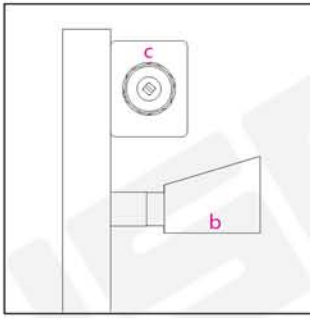

ODIN 2000H x 230W

Projection: 75mm (max)

Fixtures: 4 x Matching Brackets

Outer Finish: Brushed Stainless Steel

Base Material: Stainless Steel

Bar Pattern: 8 Bars

Pipe Centres: 230mm + Valves

Output BTUS (delta t50): 3694
Output Watts (delta t50): 1083

Guarantee: 5 Years

Available in Other Sizes: Yes

ODIN 2000H x 230W

Measurements: mm