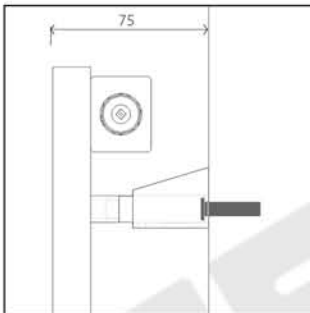

ODIN 2000H x 470W

Projection: 75mm (max)

Fixtures: 4 x Matching Brackets

Outer Finish: Brushed Stainless Steel

Base Material: Stainless Steel

Bar Pattern: 16 Bars

Pipe Centres: 470mm + Valves

Output BTUS (delta t50): 7396

Output Watts (delta t50): 2169

Guarantee: 5 Years

Available in Other Sizes: Yes

ODIN 2000H x 470W

Measurements: mm