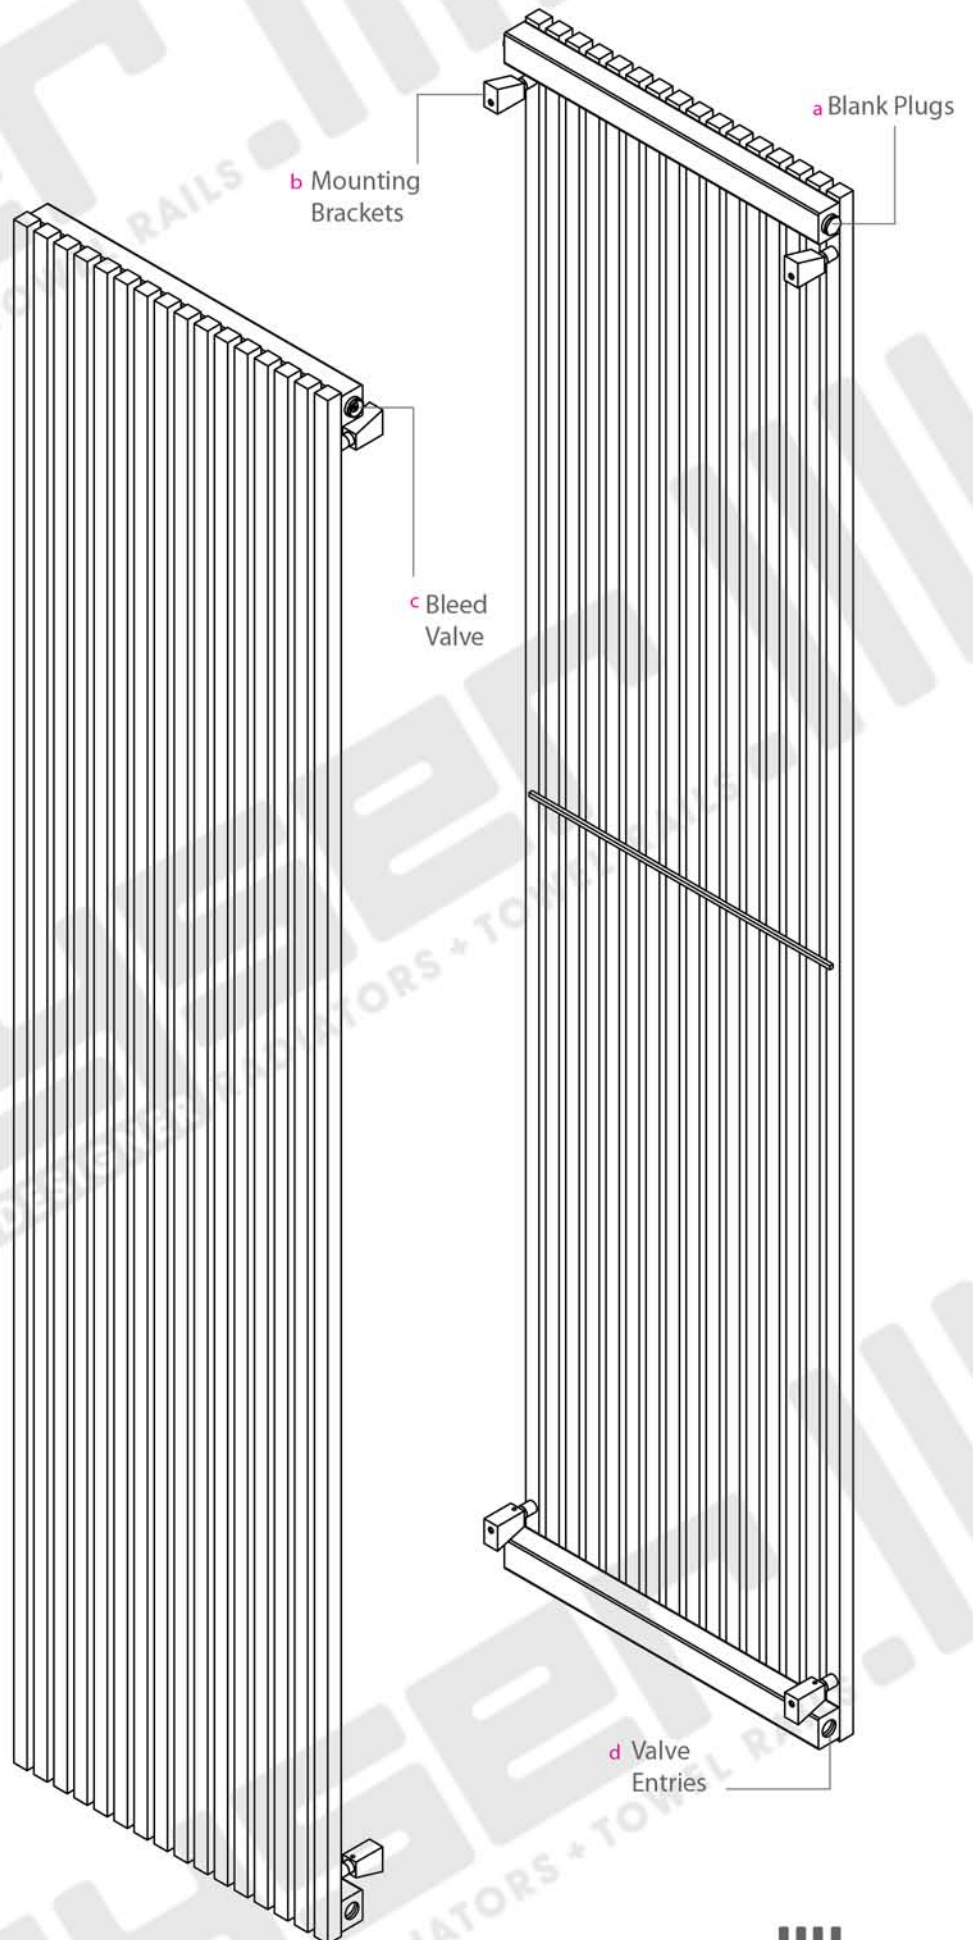

ODIN 2000H x 470W

Projection: 75mm (max)

Fixtures: 4 x Matching Brackets

Outer Finish: Brushed Stainless Steel

Base Material: Stainless Steel

Bar Pattern: 16 Bars

Pipe Centres: 470mm + Valves

Output BTUS (delta t50): 7396

Output Watts (delta t50): 2169

Guarantee: 5 Years

Available in Other Sizes: Yes

ODIN 2000H x 470W

Measurements: mm