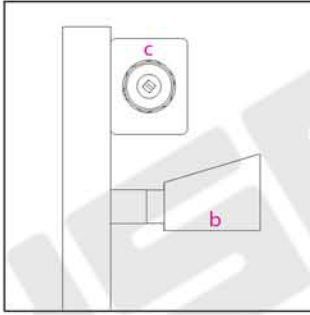

ODIN 2000H x 470W

Projection: 75mm (max)

Fixtures: 4 x Matching Brackets

Outer Finish: Brushed Stainless Steel

Base Material: Stainless Steel

Bar Pattern: 16 Bars

Pipe Centres: 470mm + Valves

Output BTUS (delta t50): 7396

Output Watts (delta t50): 2169

Guarantee: 5 Years

Available in Other Sizes: Yes

ODIN 2000H x 470W

Measurements: mm