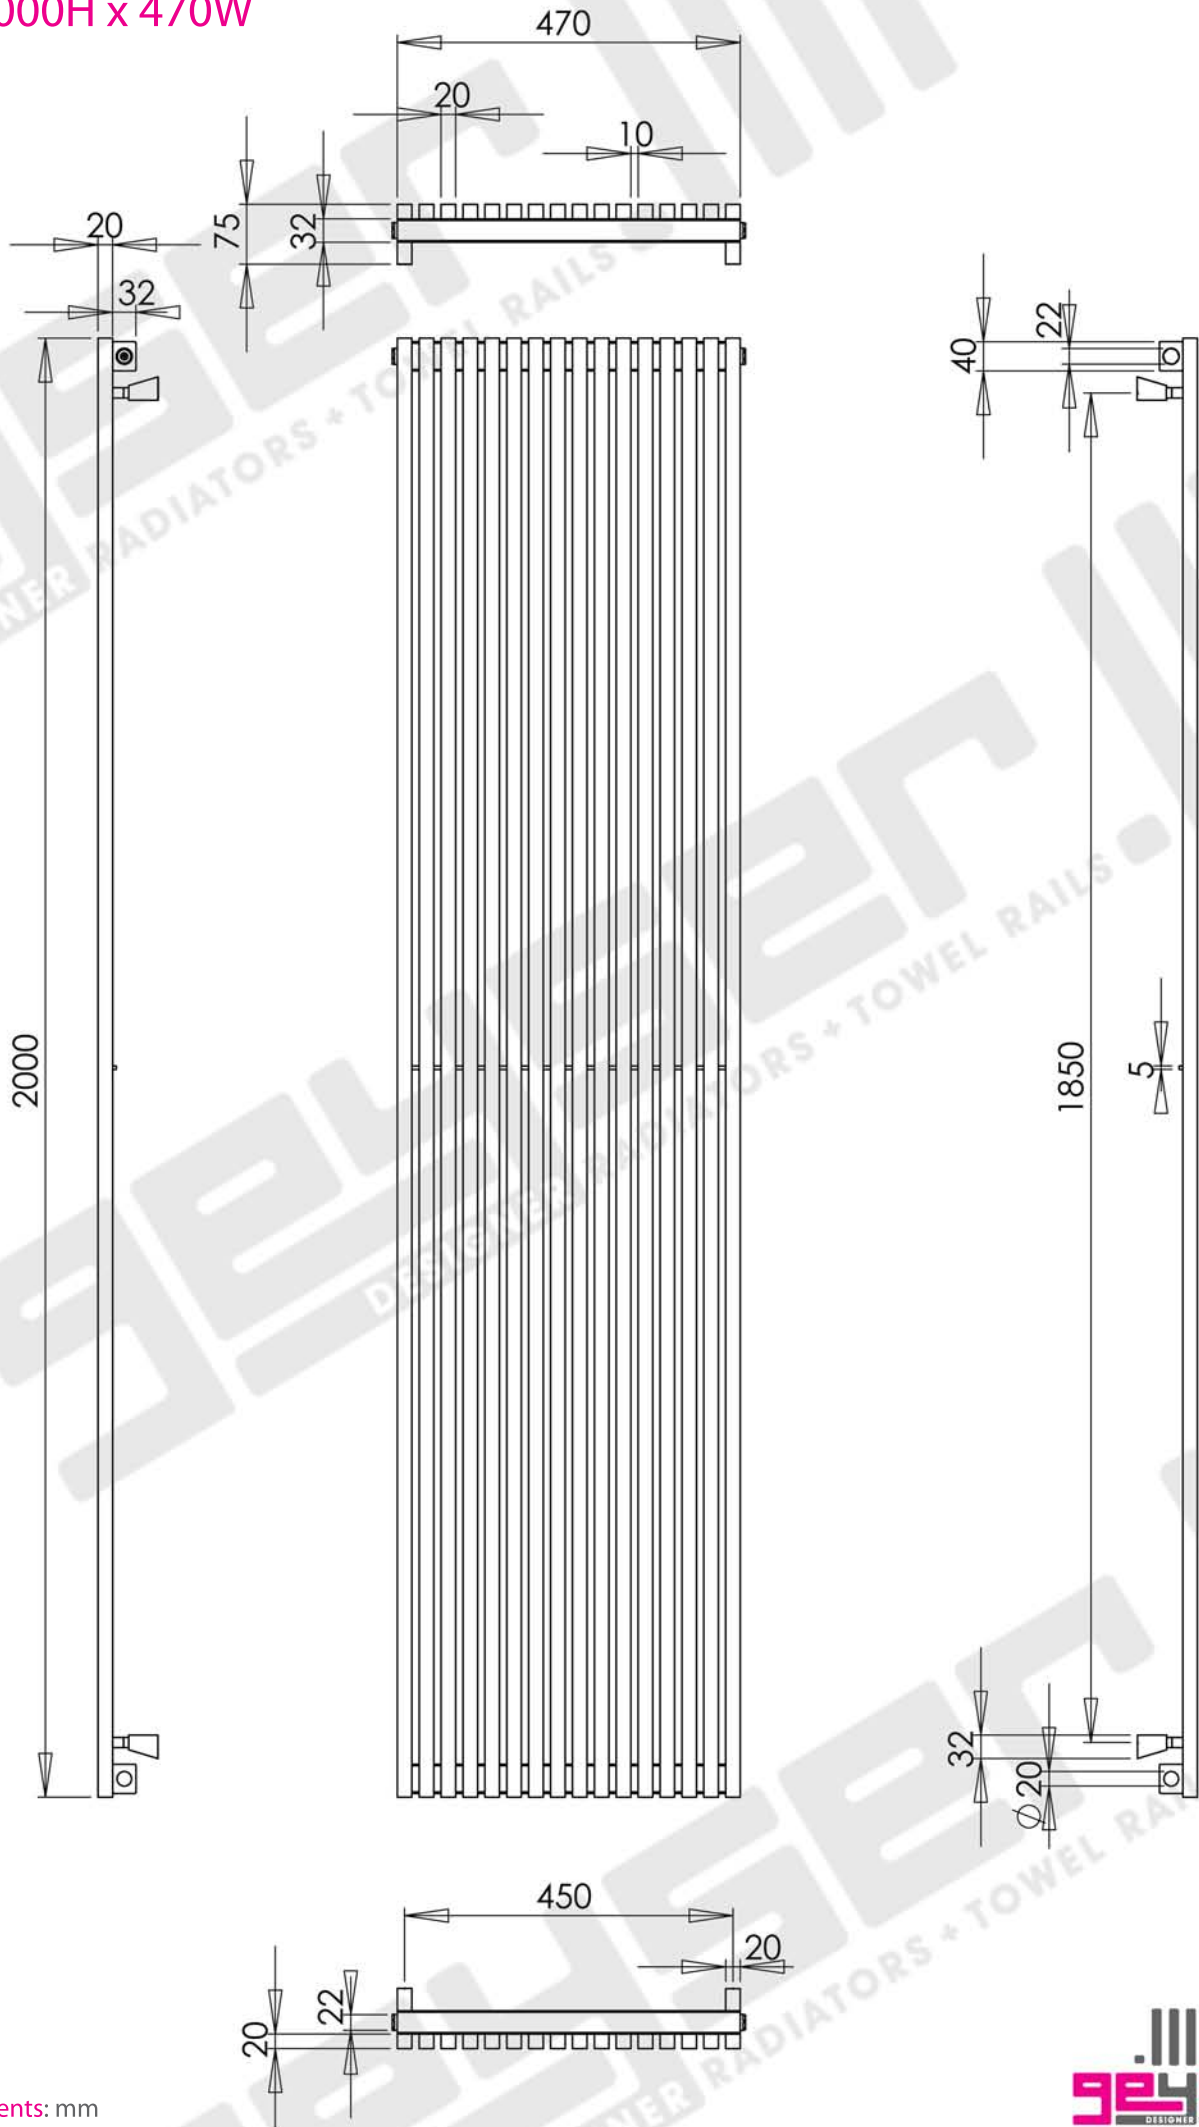

ODIN 2000H x 470W

Projection: 75mm (max)

Fixtures: 4 x Matching Brackets

Outer Finish: Brushed Stainless Steel

Base Material: Stainless Steel

Bar Pattern: 16 Bars

Pipe Centres: 470mm + Valves

Output BTUS (delta t50): 7396

Output Watts (delta t50): 2169

Guarantee: 5 Years

Available in Other Sizes: Yes

ODIN 2000H x 470W

Measurements: mm