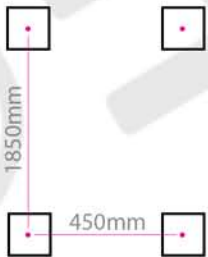

ODIN 2000H x 470W

Projection: 75mm (max)

Fixtures: 4 x Matching Brackets

Outer Finish: Brushed Stainless Steel

Base Material: Stainless Steel

Bar Pattern: 16 Bars

Pipe Centres: 470mm + Valves

Output BTUS (delta t50): 7396

Output Watts (delta t50): 2169

Guarantee: 5 Years

Available in Other Sizes: Yes

ODIN 2000H x 470W

Measurements: mm