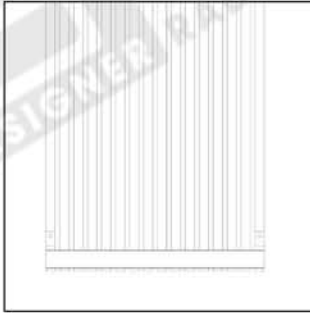

ODIN 2000H x 470W

Projection: 75mm (max)

Fixtures: 4 x Matching Brackets

Outer Finish: Brushed Stainless Steel

Base Material: Stainless Steel

Bar Pattern: 16 Bars

Pipe Centres: 470mm + Valves

Output BTUS (delta t50): 7396

Output Watts (delta t50): 2169

Guarantee: 5 Years

Available in Other Sizes: Yes

ODIN 2000H x 470W

Measurements: mm