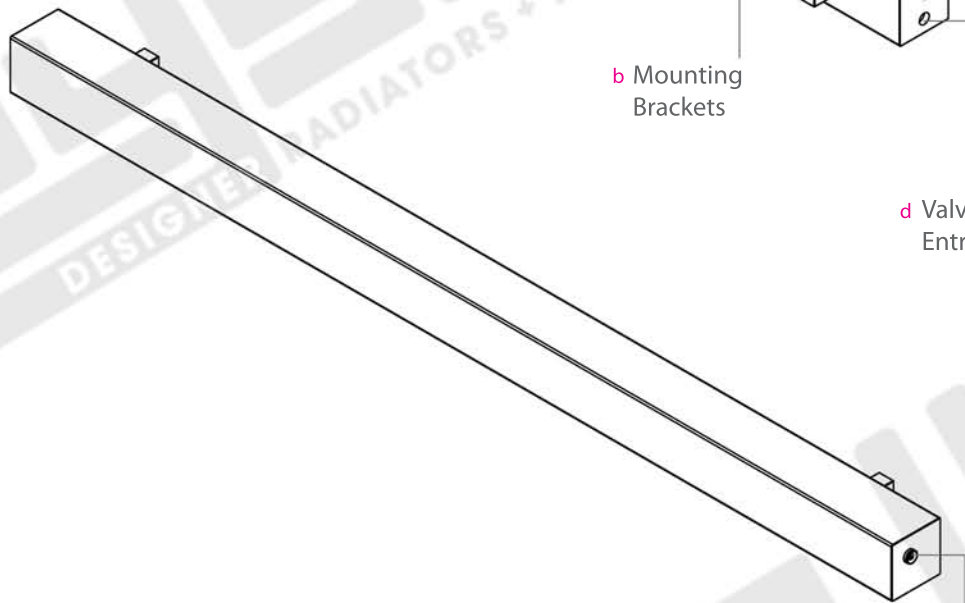

ONE TUBE 1800H x 100W

a Blank Plugs

b Mounting Brackets

d Valve Entries

c Bleed Valve

ONE TUBE 1800H x 100W

Measurements: mm