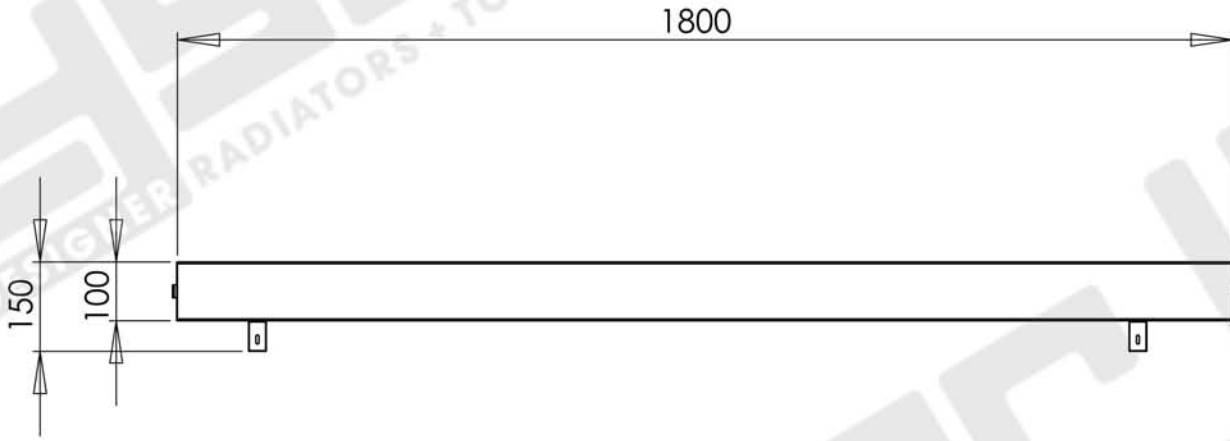

ONE TUBE 1800H x 100W

a Blank Plugs

b Mounting Brackets

d Valve Entries

c Bleed Valve

ONE TUBE 1800H x 100W

Measurements: mm