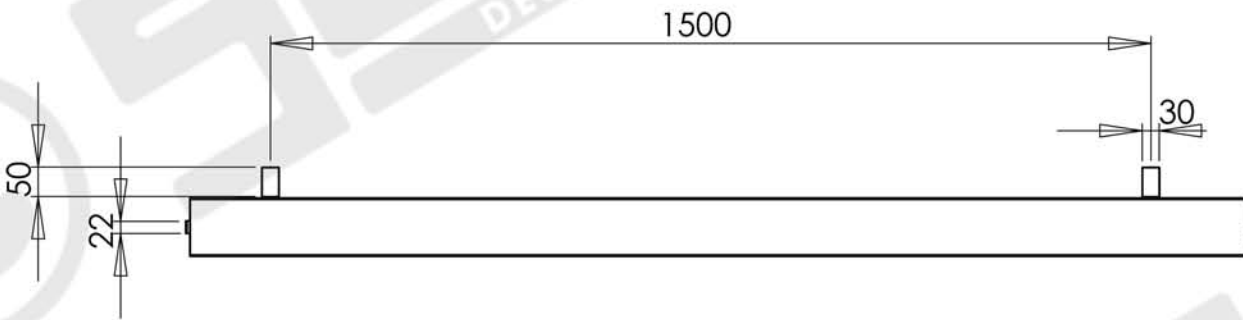

ONE TUBE 1800H x 100W

a Blank Plugs

b Mounting Brackets

d Valve Entries

c Bleed Valve

ONE TUBE 1800H x 100W

Measurements: mm