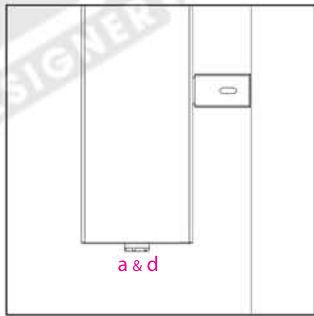

ONE TUBE 1800H x 100W

a Blank Plugs

b Mounting Brackets

d Valve Entries

c Bleed Valve

ONE TUBE 1800H x 100W

Measurements: mm