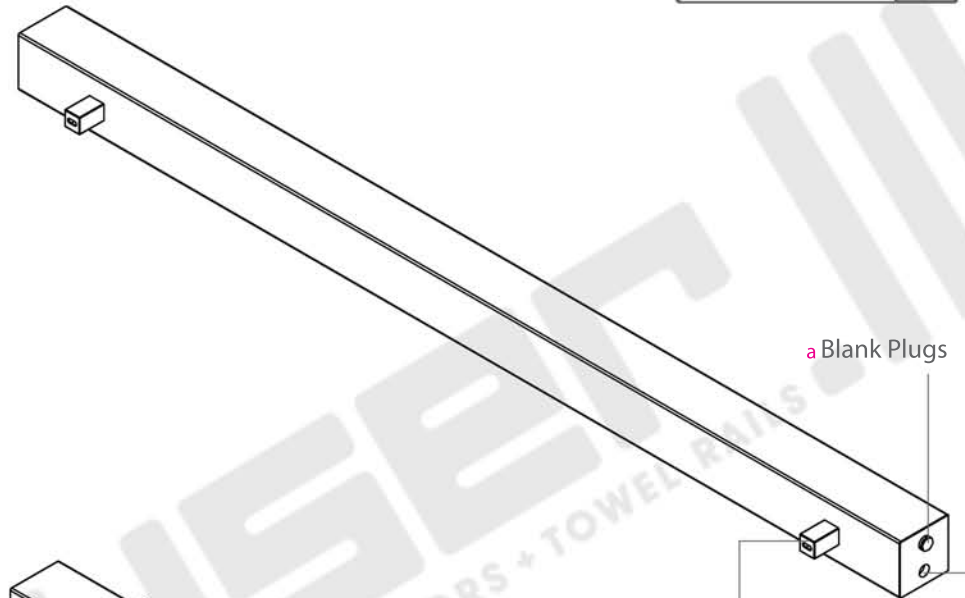

ONE TUBE 1800H x 100W

a Blank Plugs

b Mounting Brackets

d Valve Entries

c Bleed Valve

ONE TUBE 1800H x 100W

Measurements: mm