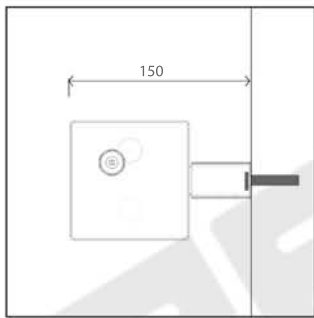

ONE TUBE 1800H x 100W

a Blank Plugs

b Mounting Brackets

d Valve Entries

c Bleed Valve

ONE TUBE 1800H x 100W

Measurements: mm