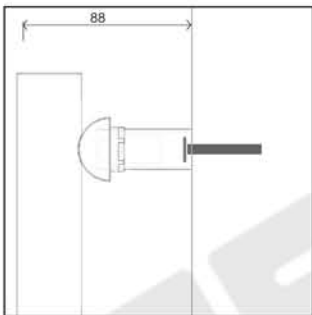

# ORTHIA 1800H x 295W

**Projection:** 88 - 130mm (max)

**Fixtures:** 4 x Matching Brackets

**Outer Finish:** Polished Stainless Steel

**Base Material:** Stainless Steel

**Bar Pattern:** 6 Bars

**Pipe Centres:** 235mm

# ORTHIA 1800H x 295W

Measurements: mm