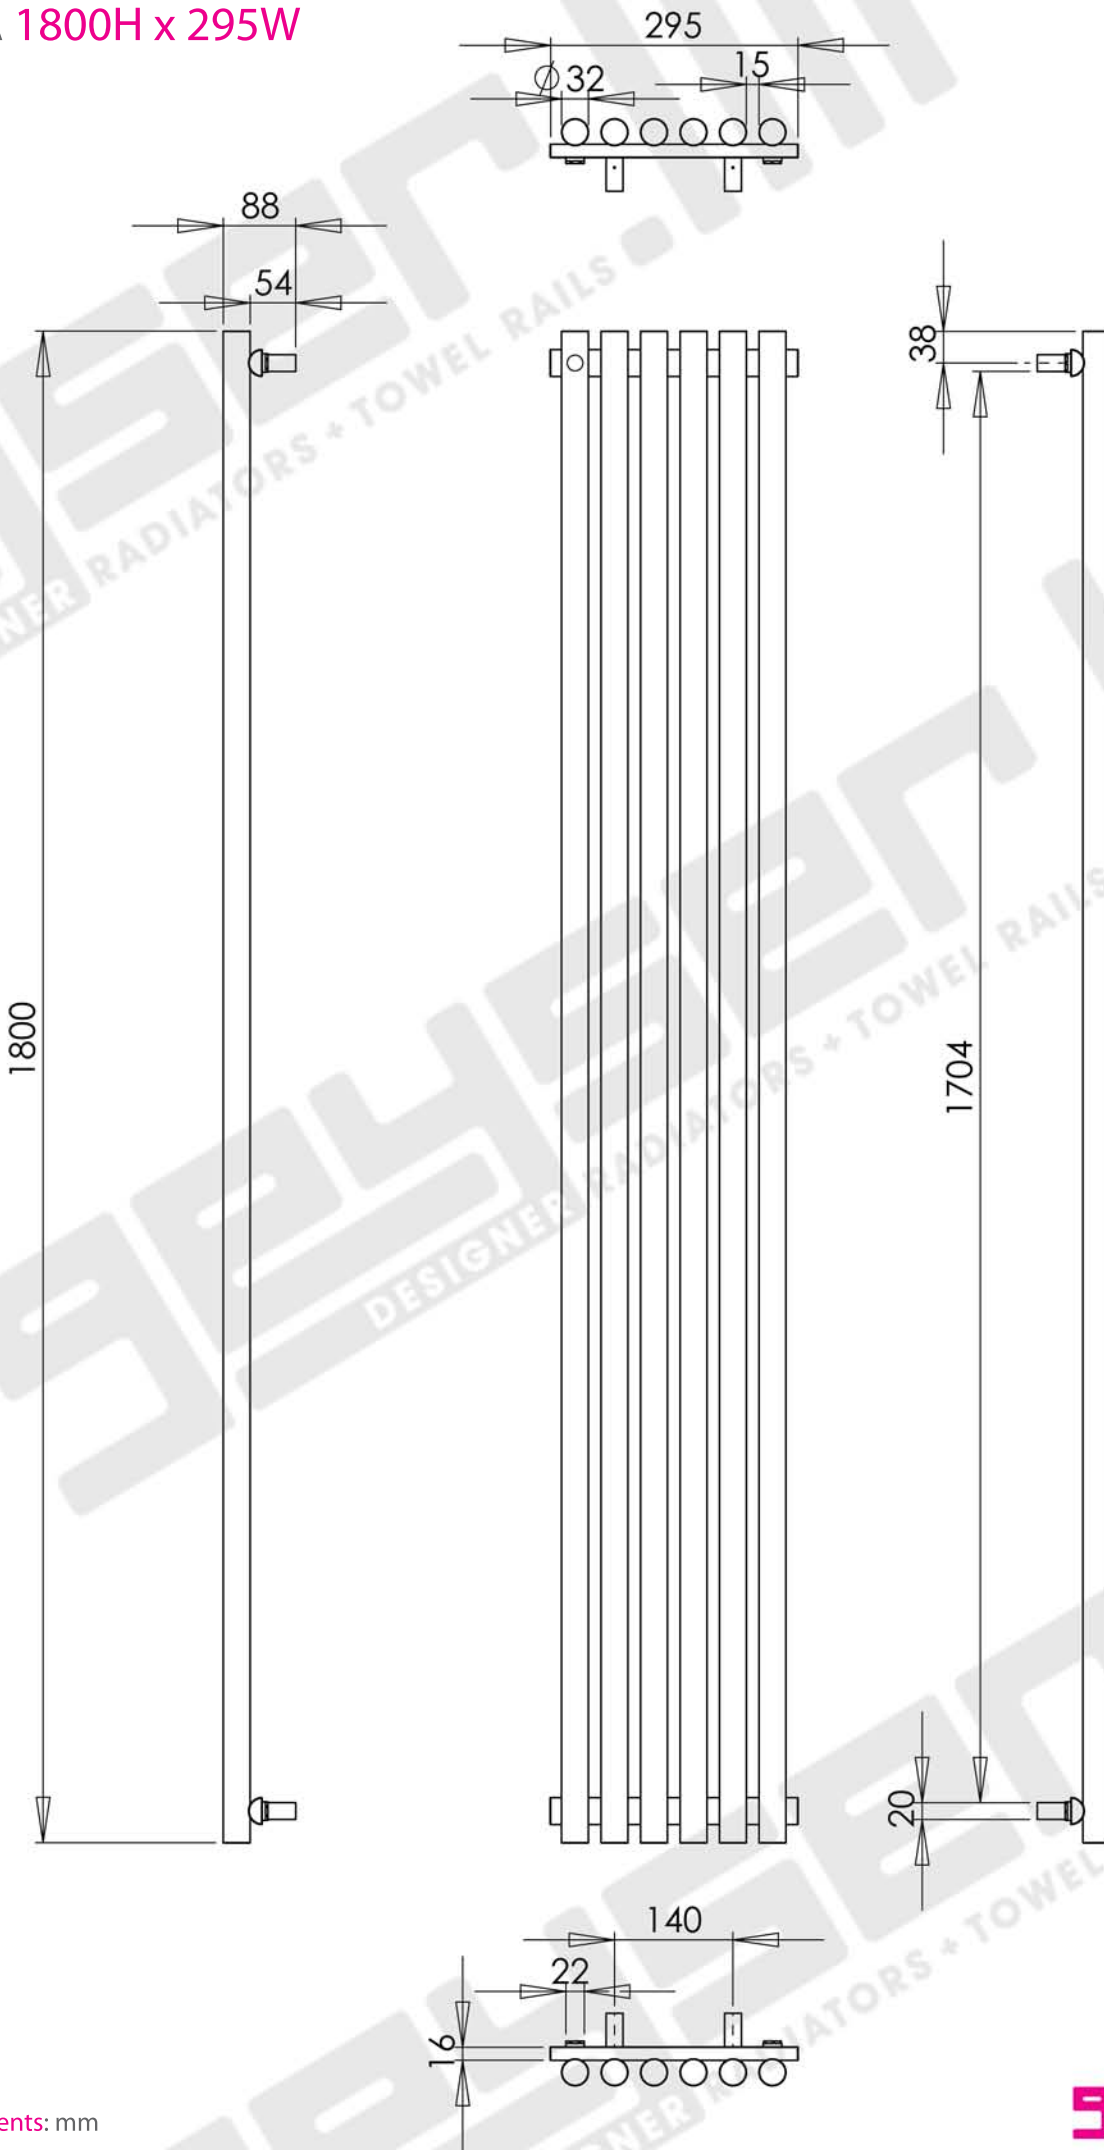

# ORTHIA 1800H x 295W

**Projection:** 88 - 130mm (max)

**Fixtures:** 4 x Matching Brackets

**Outer Finish:** Polished Stainless Steel

**Base Material:** Stainless Steel

**Bar Pattern:** 6 Bars

**Pipe Centres:** 235mm

**Output BTUS (delta t50):** 3224

**Output Watts (delta t50):** 945

**Guarantee:** 5 Years

**Available in Other Sizes:** Yes

# ORTHIA 1800H x 295W

Measurements: mm