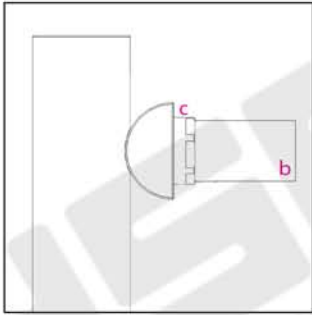

# ORTHIA 1800H x 295W

**Projection:** 88 - 130mm (max)

**Fixtures:** 4 x Matching Brackets

**Outer Finish:** Polished Stainless Steel

**Base Material:** Stainless Steel

**Bar Pattern:** 6 Bars

**Pipe Centres:** 235mm

# ORTHIA 1800H x 295W

Measurements: mm