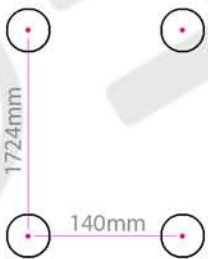

# ORTHIA 1800H x 295W

**Projection:** 88 - 130mm (max)

**Fixtures:** 4 x Matching Brackets

**Outer Finish:** Polished Stainless Steel

**Base Material:** Stainless Steel

**Bar Pattern:** 6 Bars

**Pipe Centres:** 235mm

**Output BTUS (delta t50):** 3224

**Output Watts (delta t50):** 945

**Guarantee:** 5 Years

**Available in Other Sizes:** Yes

# ORTHIA 1800H x 295W

Measurements: mm