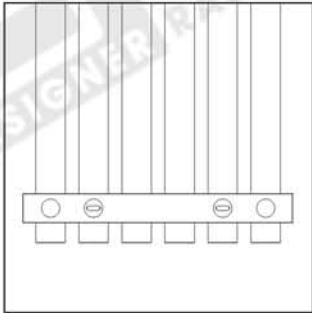

# ORTHIA 1800H x 295W

**Projection:** 88 - 130mm (max)

**Fixtures:** 4 x Matching Brackets

**Outer Finish:** Polished Stainless Steel

**Base Material:** Stainless Steel

**Bar Pattern:** 6 Bars

**Pipe Centres:** 235mm

**Output BTUS (delta t50):** 3224

**Output Watts (delta t50):** 945

**Guarantee:** 5 Years

**Available in Other Sizes:** Yes

# ORTHIA 1800H x 295W

Measurements: mm