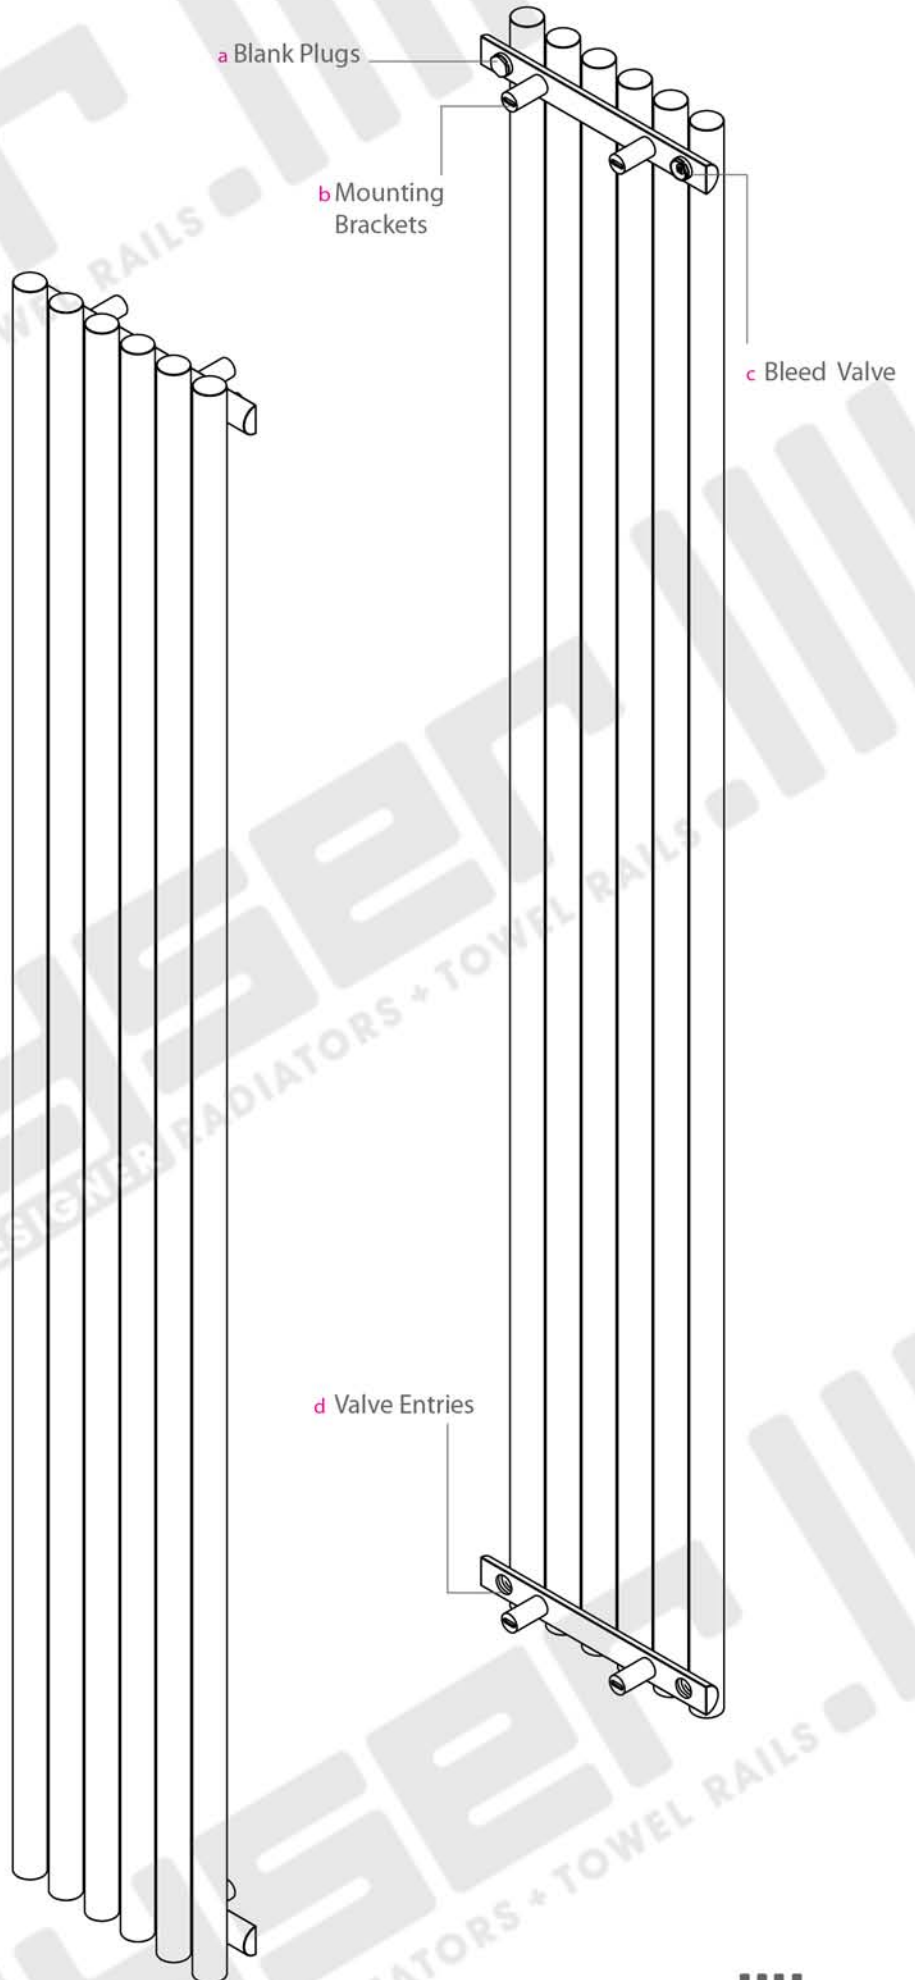

# ORTHIA 1800H x 295W

**Projection:** 88 - 130mm (max)

**Fixtures:** 4 x Matching Brackets

**Outer Finish:** Polished Stainless Steel

**Base Material:** Stainless Steel

**Bar Pattern:** 6 Bars

**Pipe Centres:** 235mm

**Output BTUS (delta t50):** 3224

**Output Watts (delta t50):** 945

**Guarantee:** 5 Years

**Available in Other Sizes:** Yes

# ORTHIA 1800H x 295W

Measurements: mm