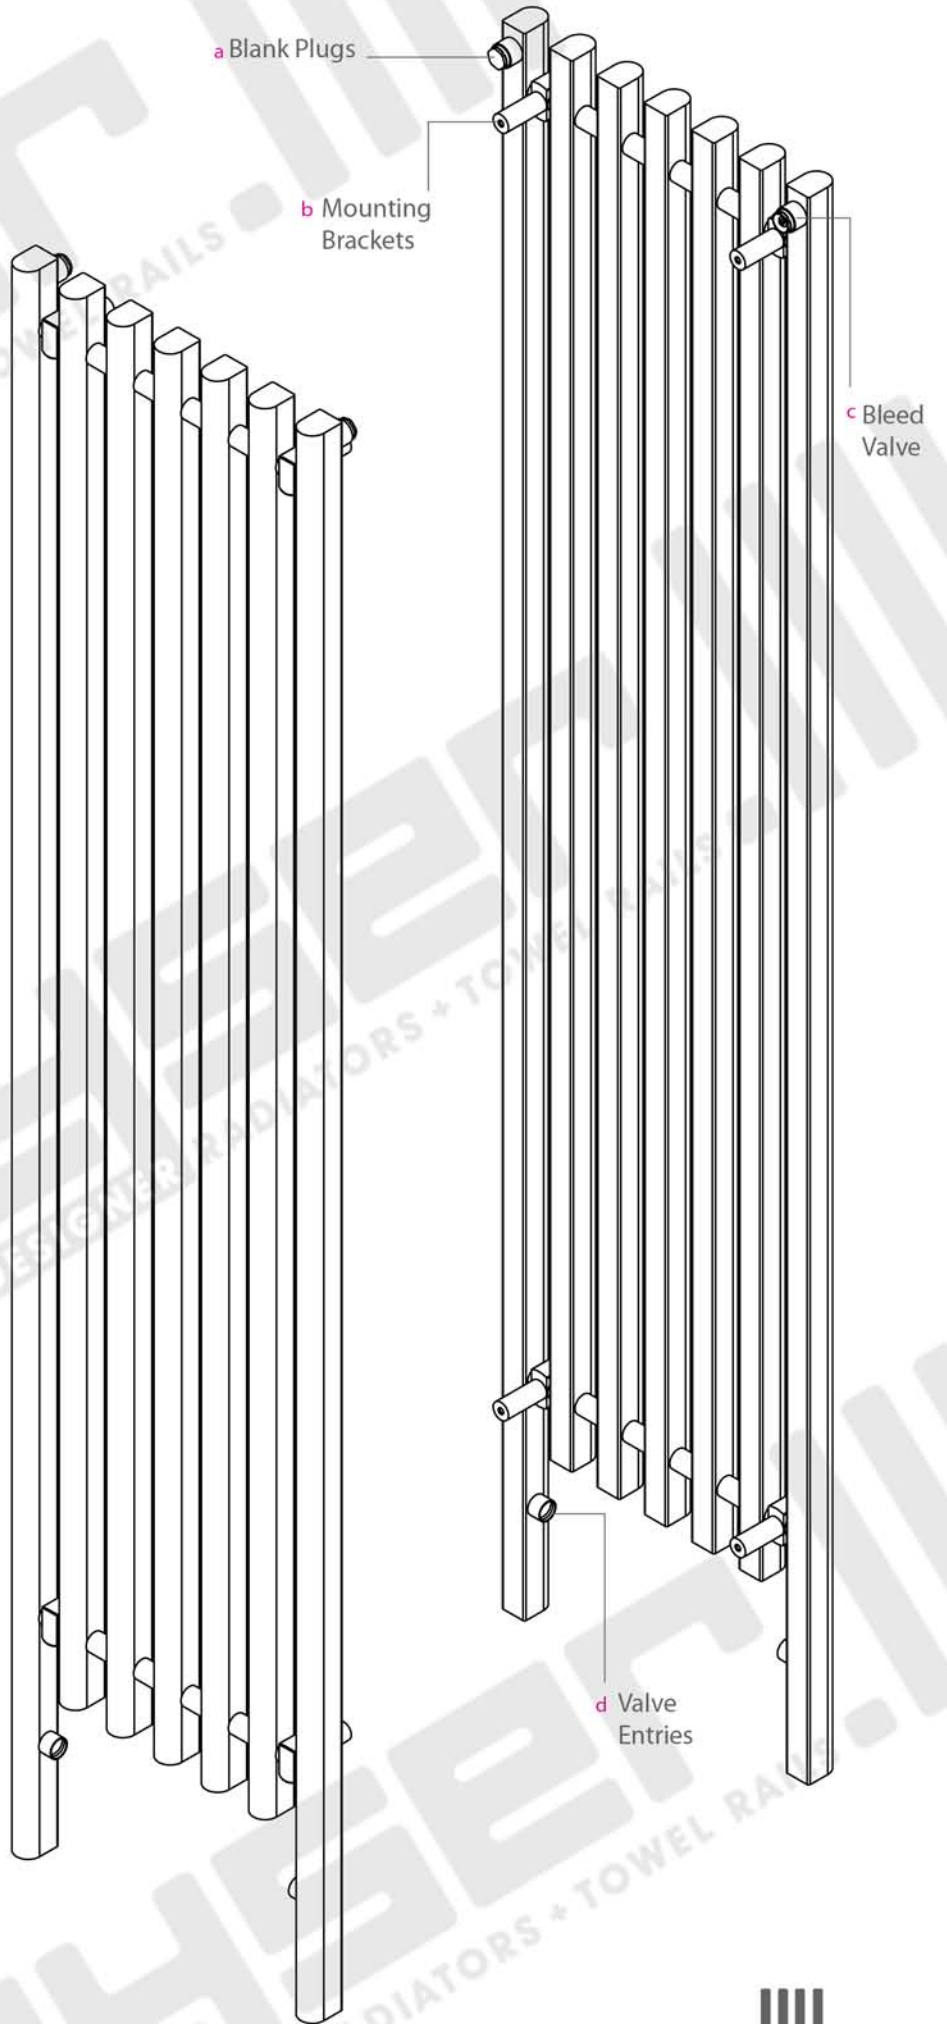

PIANORO 1200H x 400W

PIANORO 1200H x 400W

Measurements: mm