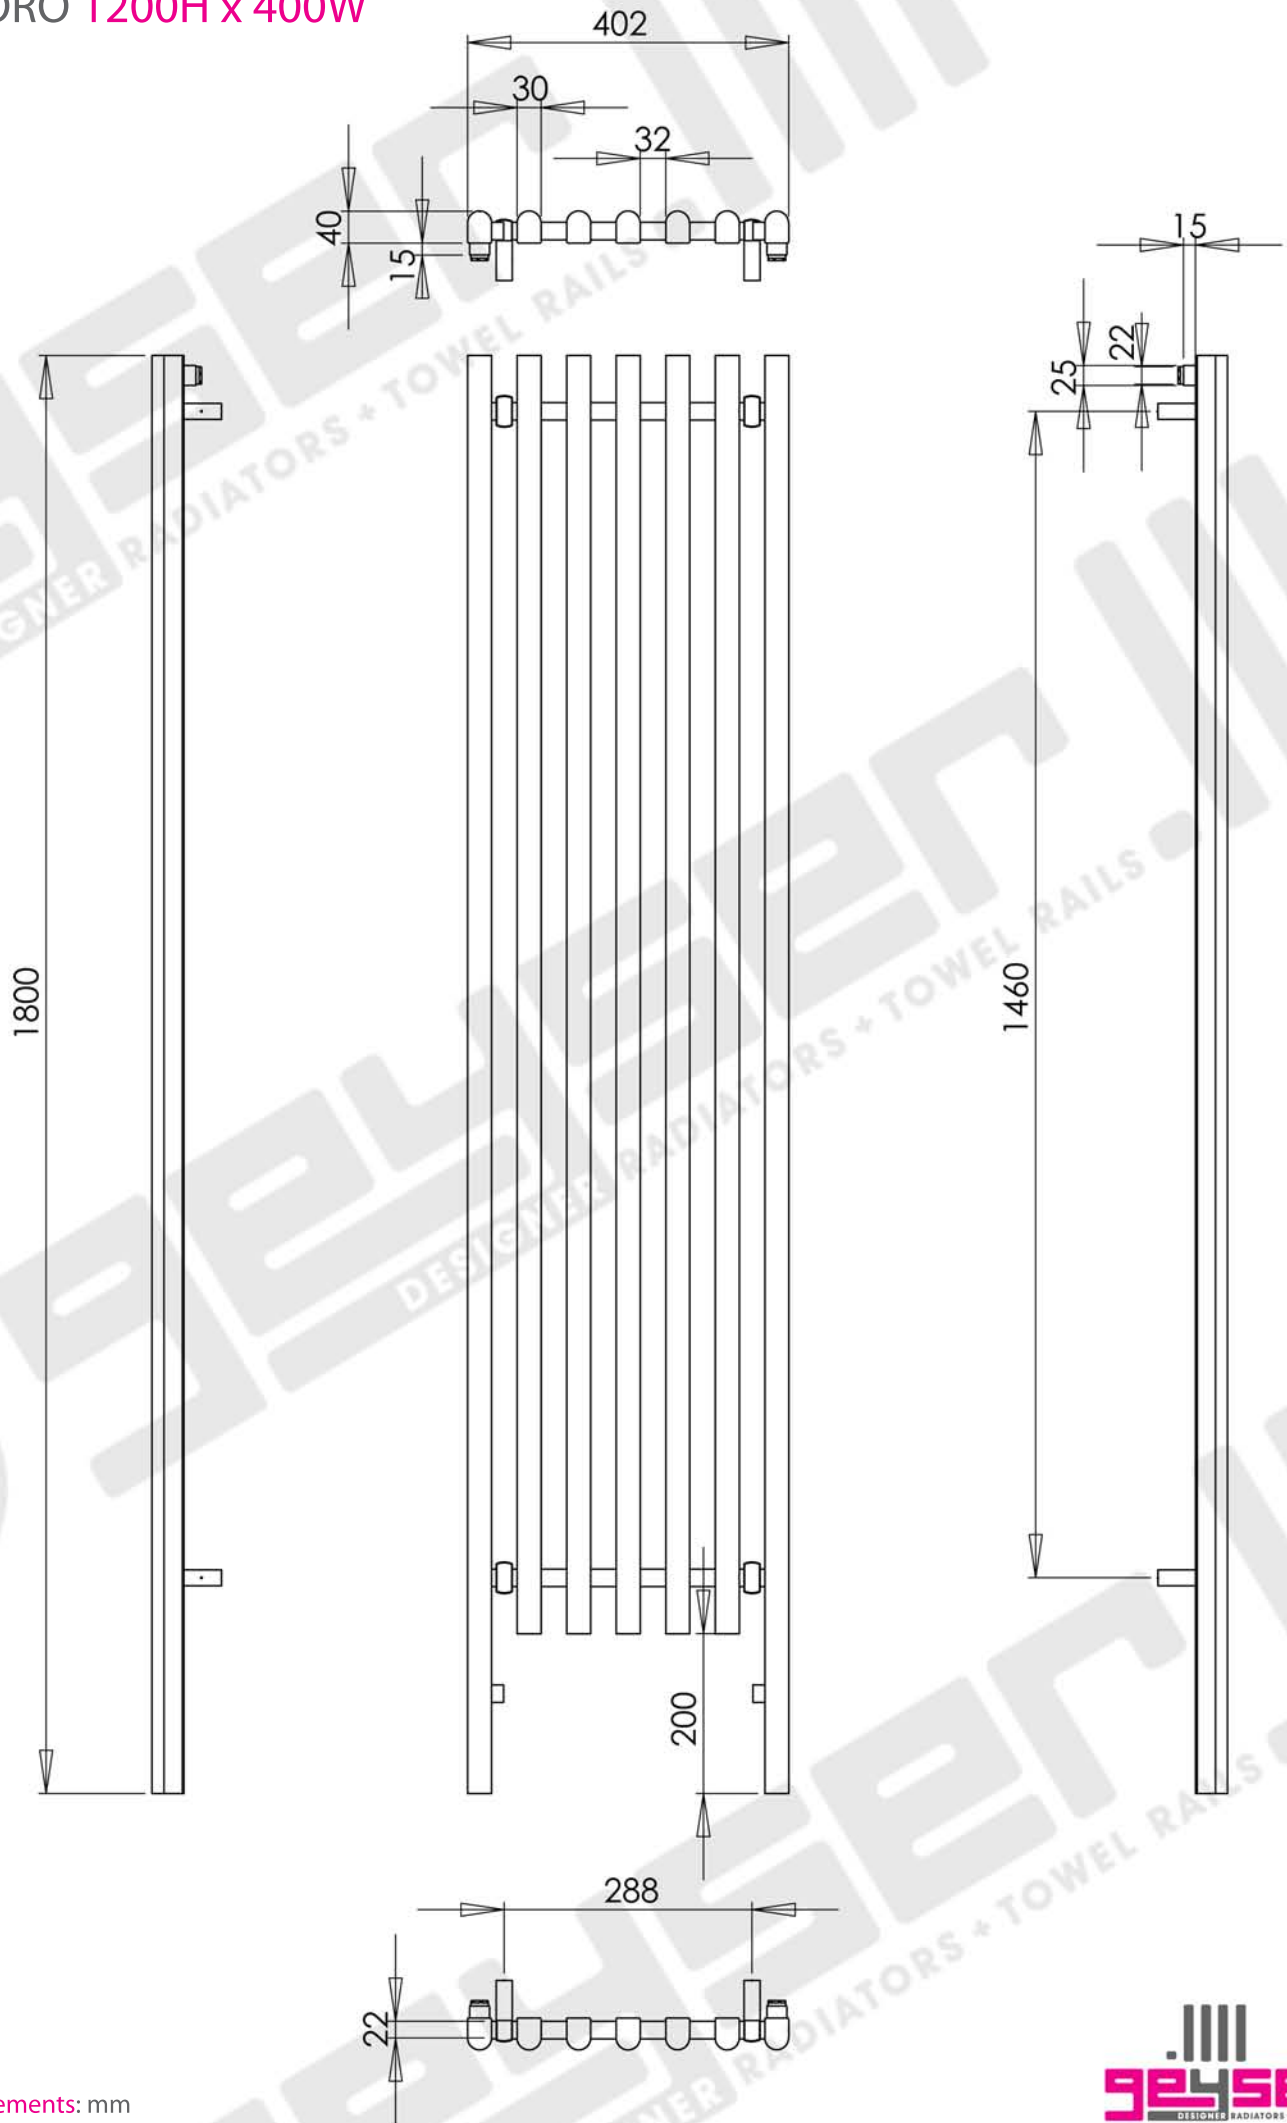

PIANORO 1200H x 400W

PIANORO 1200H x 400W

Measurements: mm