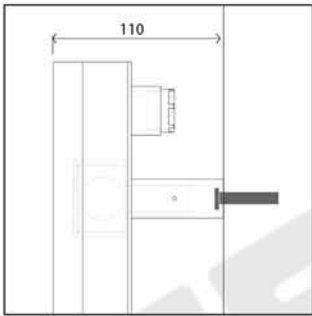

PIANORO 1200H x 400W

PIANORO 1200H x 400W

Measurements: mm