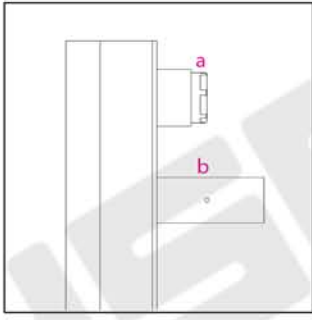

PIANORO 1200H x 400W

PIANORO 1200H x 400W

Measurements: mm