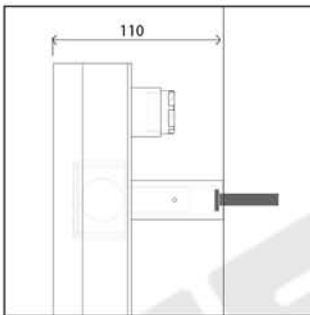

PIANORO 800H x 600W

PIANORO 800H x 600W

Measurements: mm