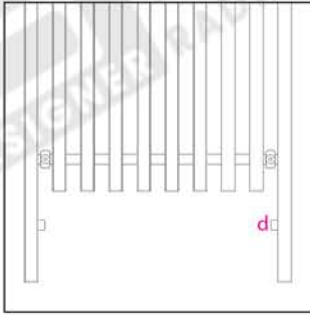

PIANORO 800H x 600W

PIANORO 800H x 600W

Measurements: mm