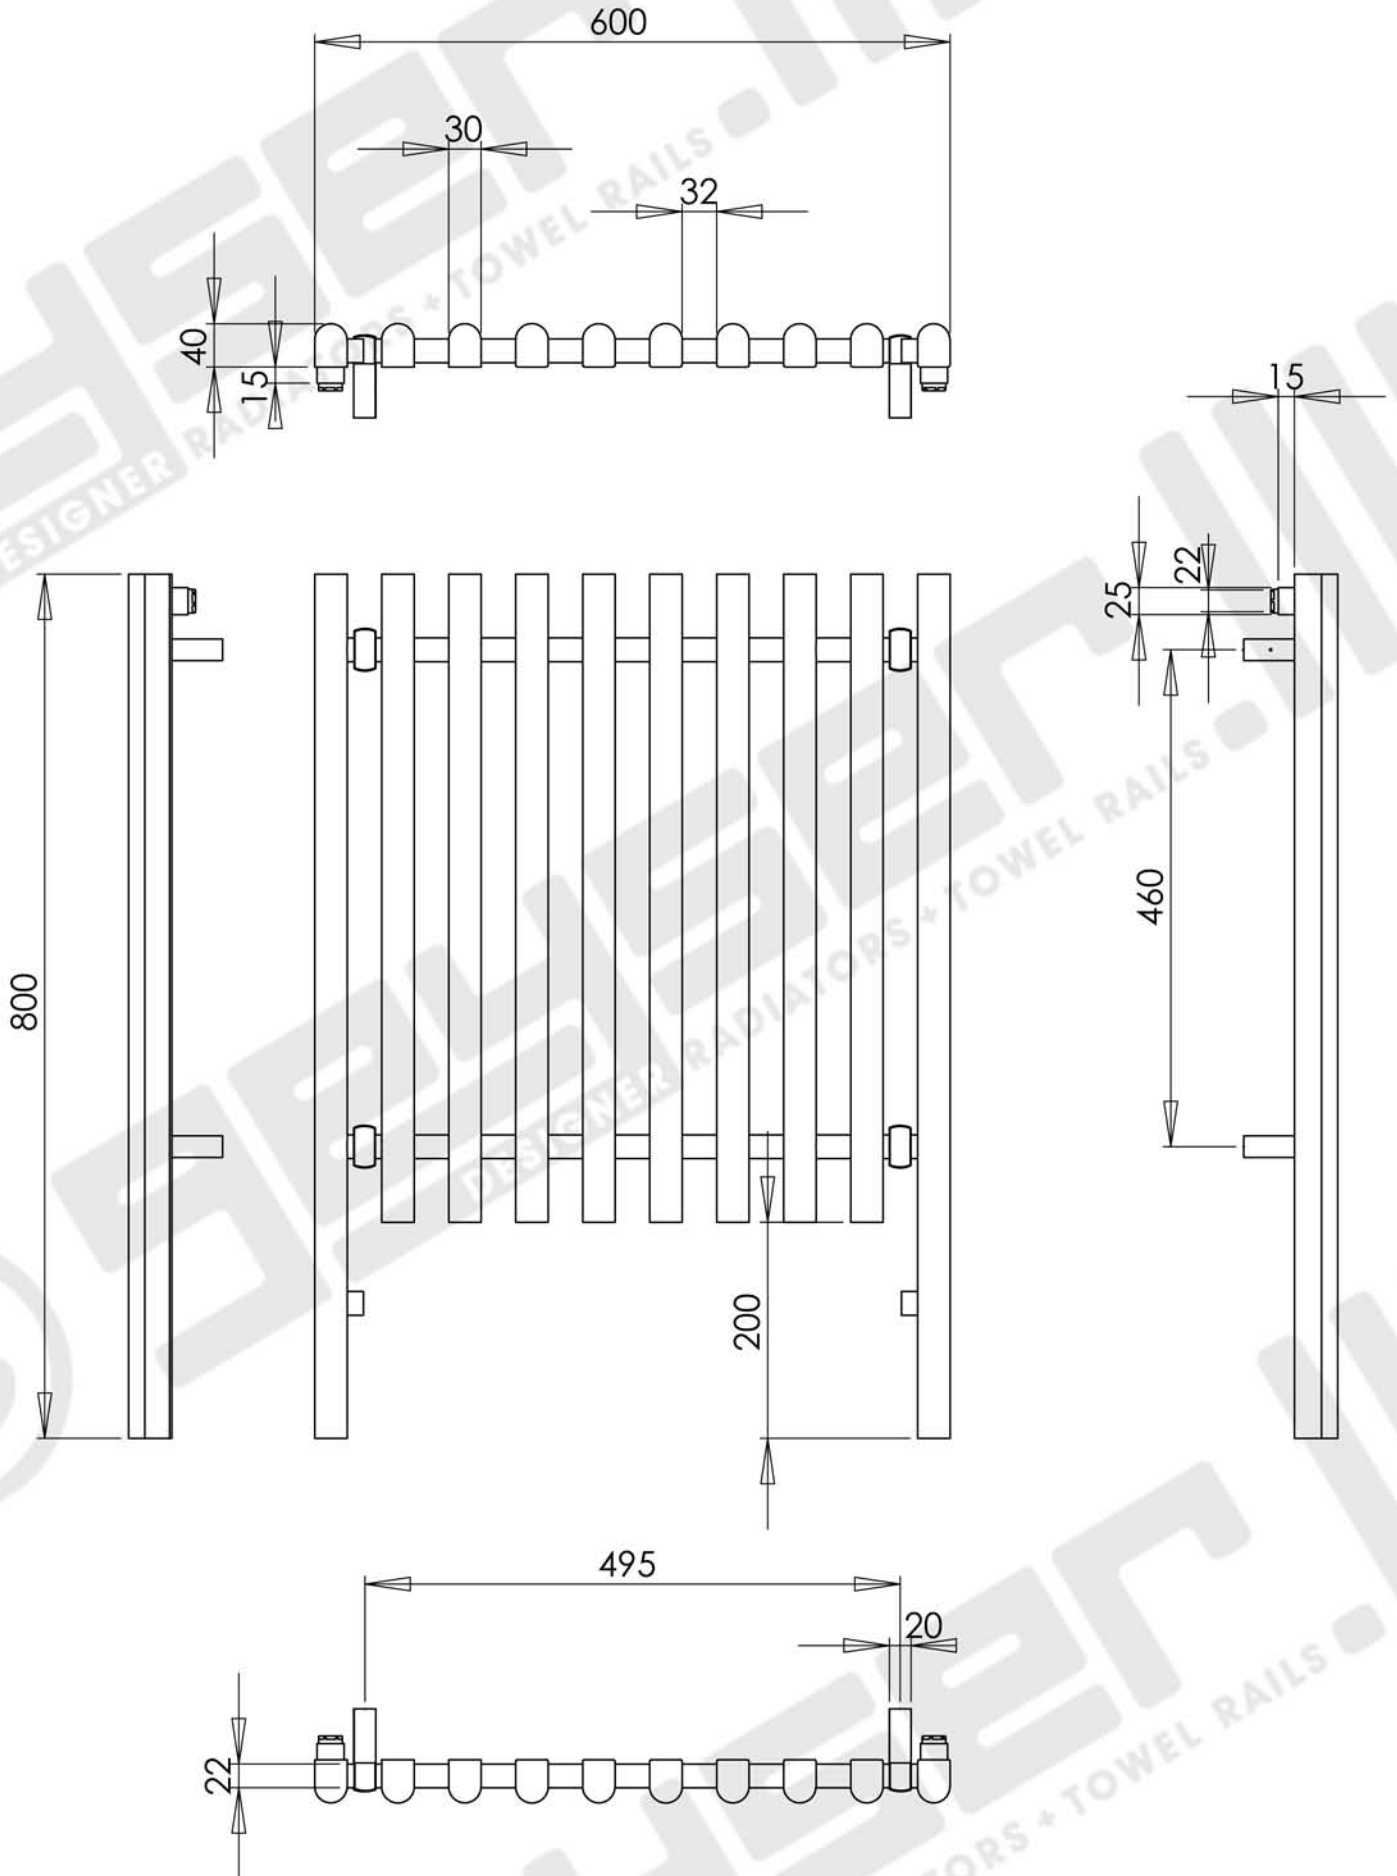

PIANORO 800H x 600W

PIANORO 800H x 600W

Measurements: mm