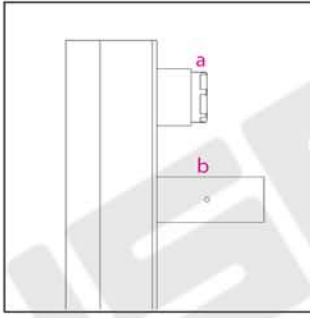

PIANORO 800H x 600W

PIANORO 800H x 600W

Measurements: mm