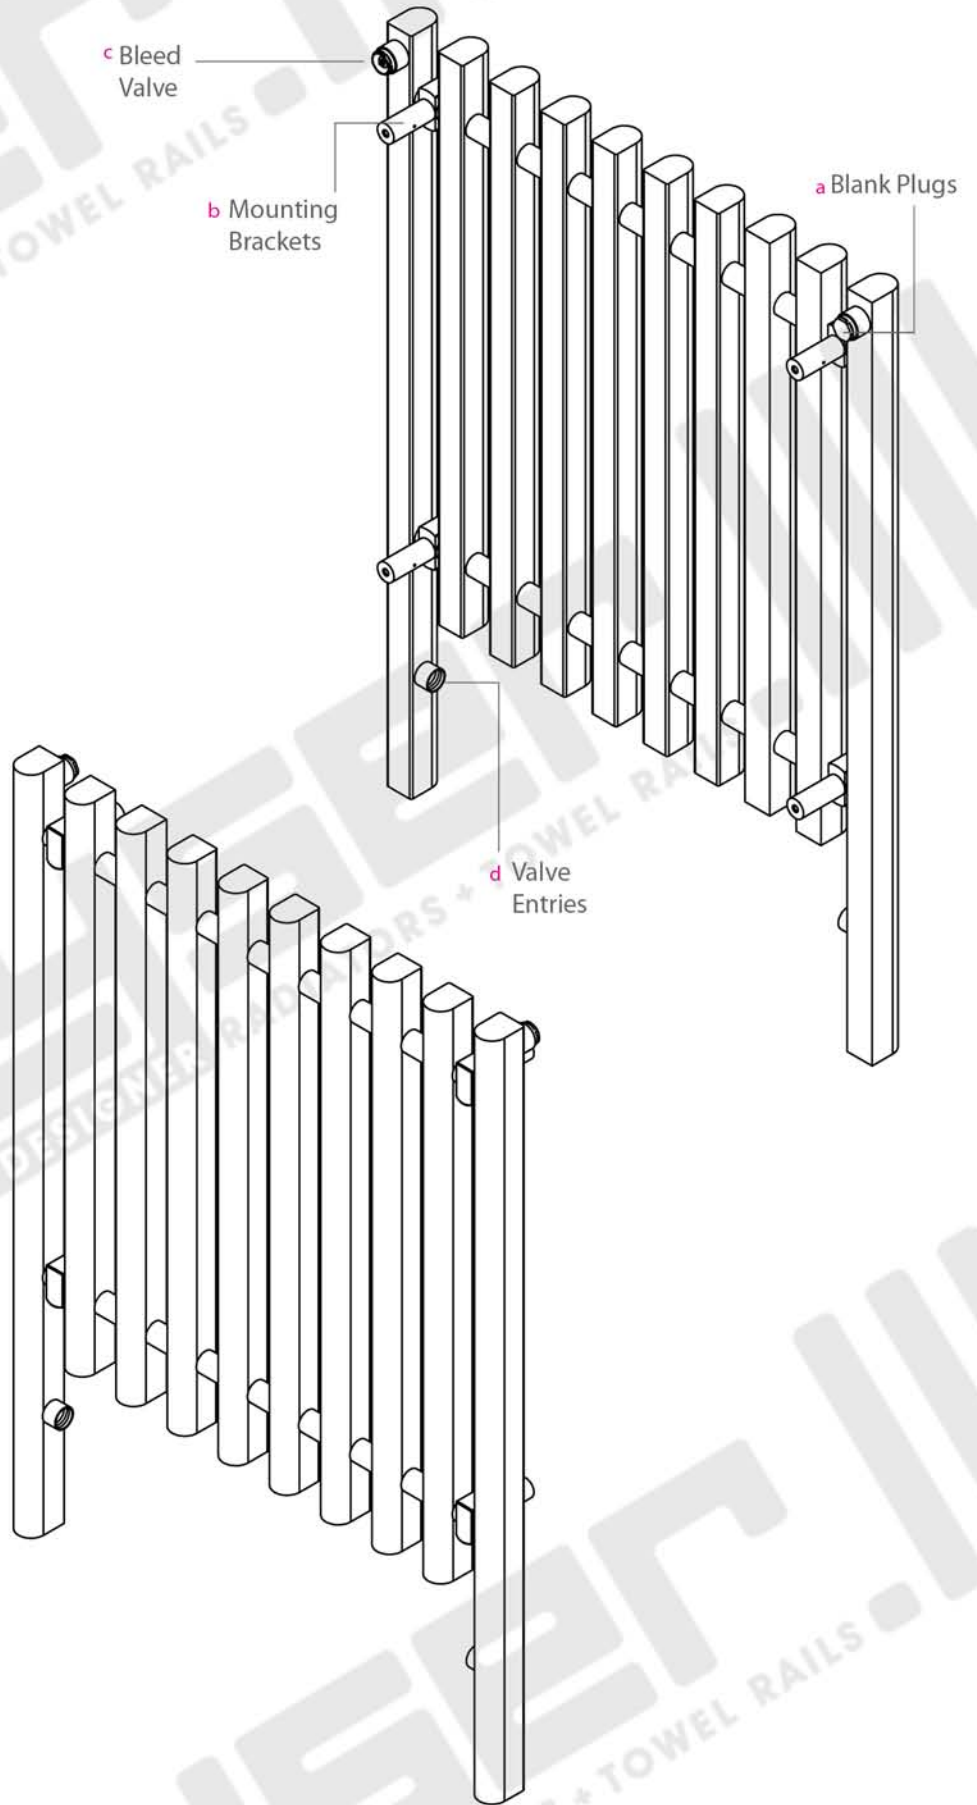

PIANORO 800H x 600W

PIANORO 800H x 600W

Measurements: mm