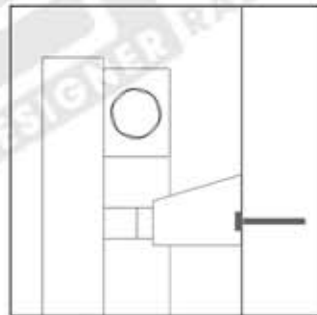

STRATI 1800 x 245

STRATI 1800 x 245

Measurements: mm