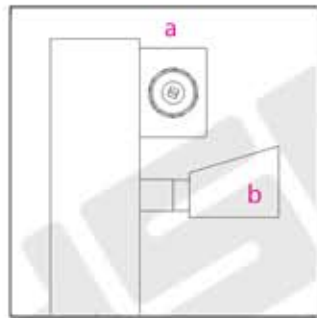

STRATI 1800 x 245

STRATI 1800 x 245

Measurements: mm