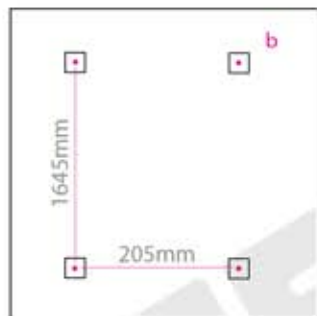

STRATI 1800 x 245

STRATI 1800 x 245

Measurements: mm