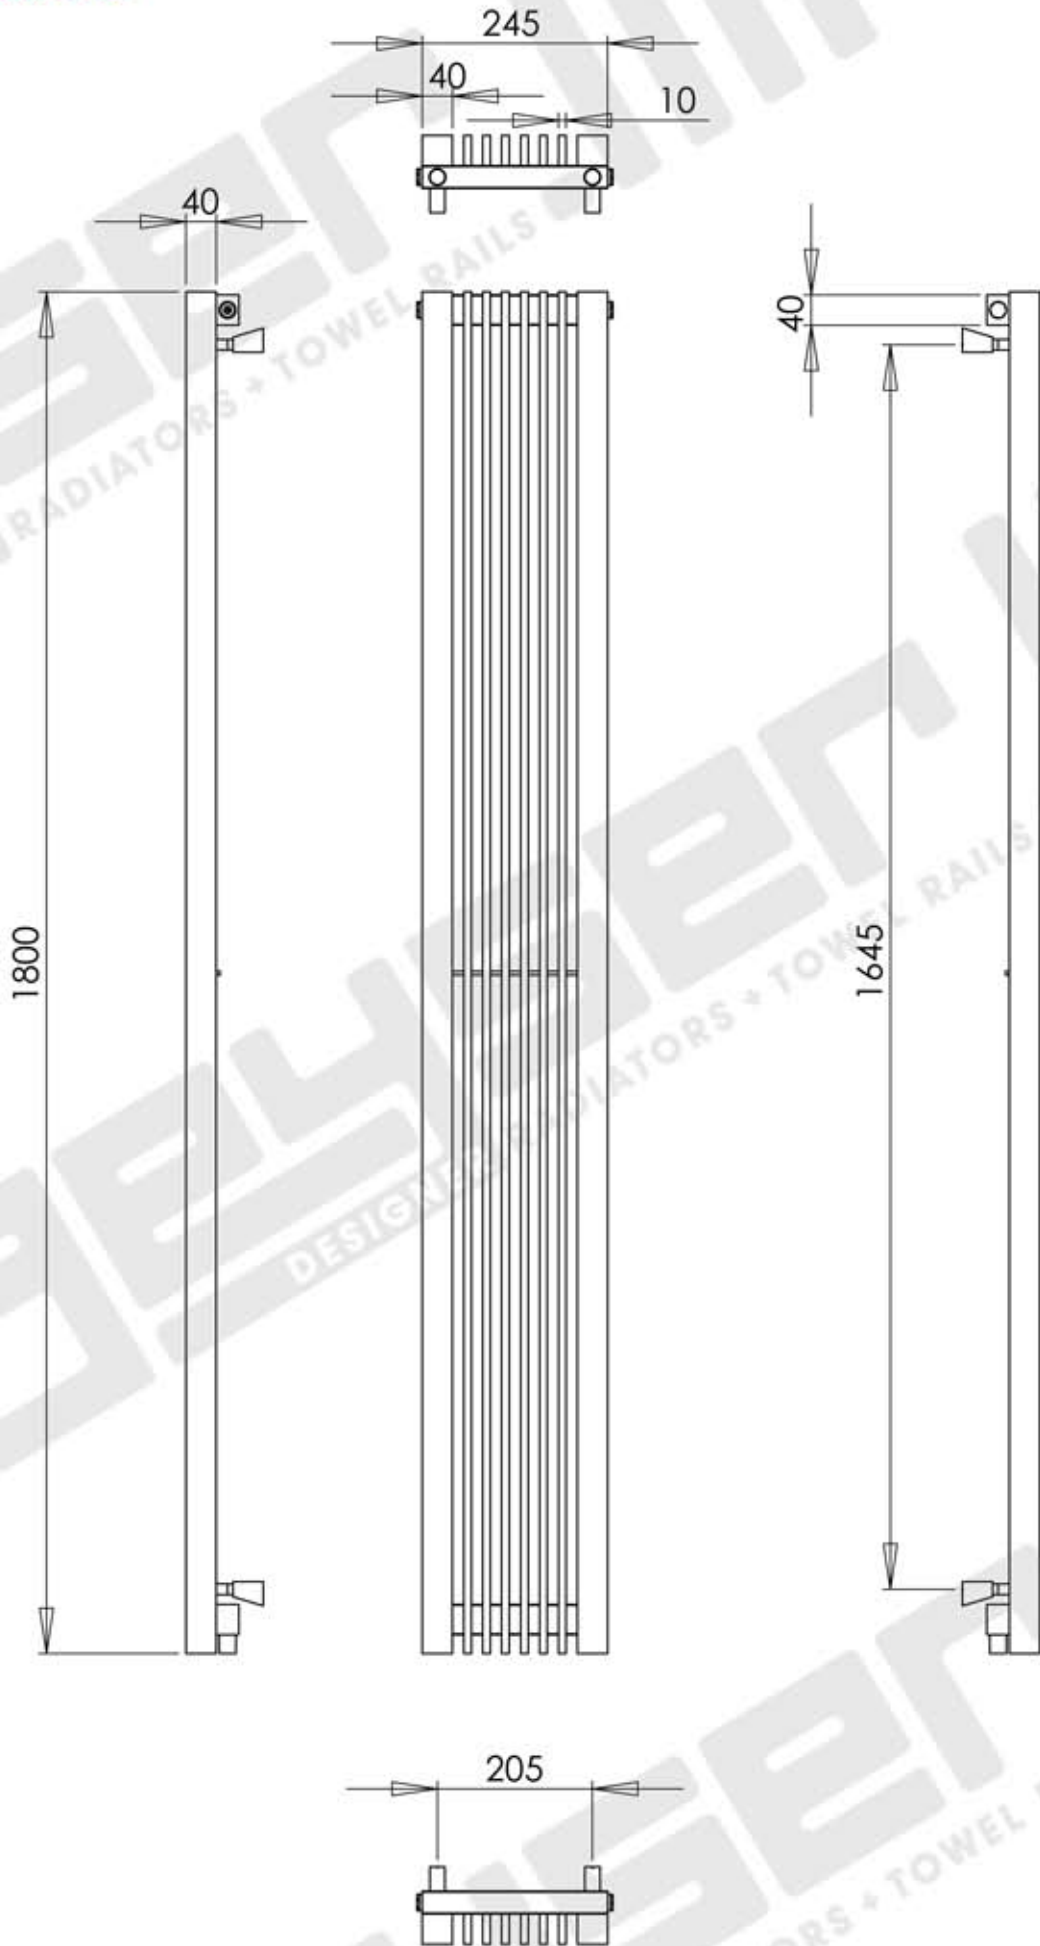

STRATI 1800 x 245

STRATI 1800 x 245

Measurements: mm