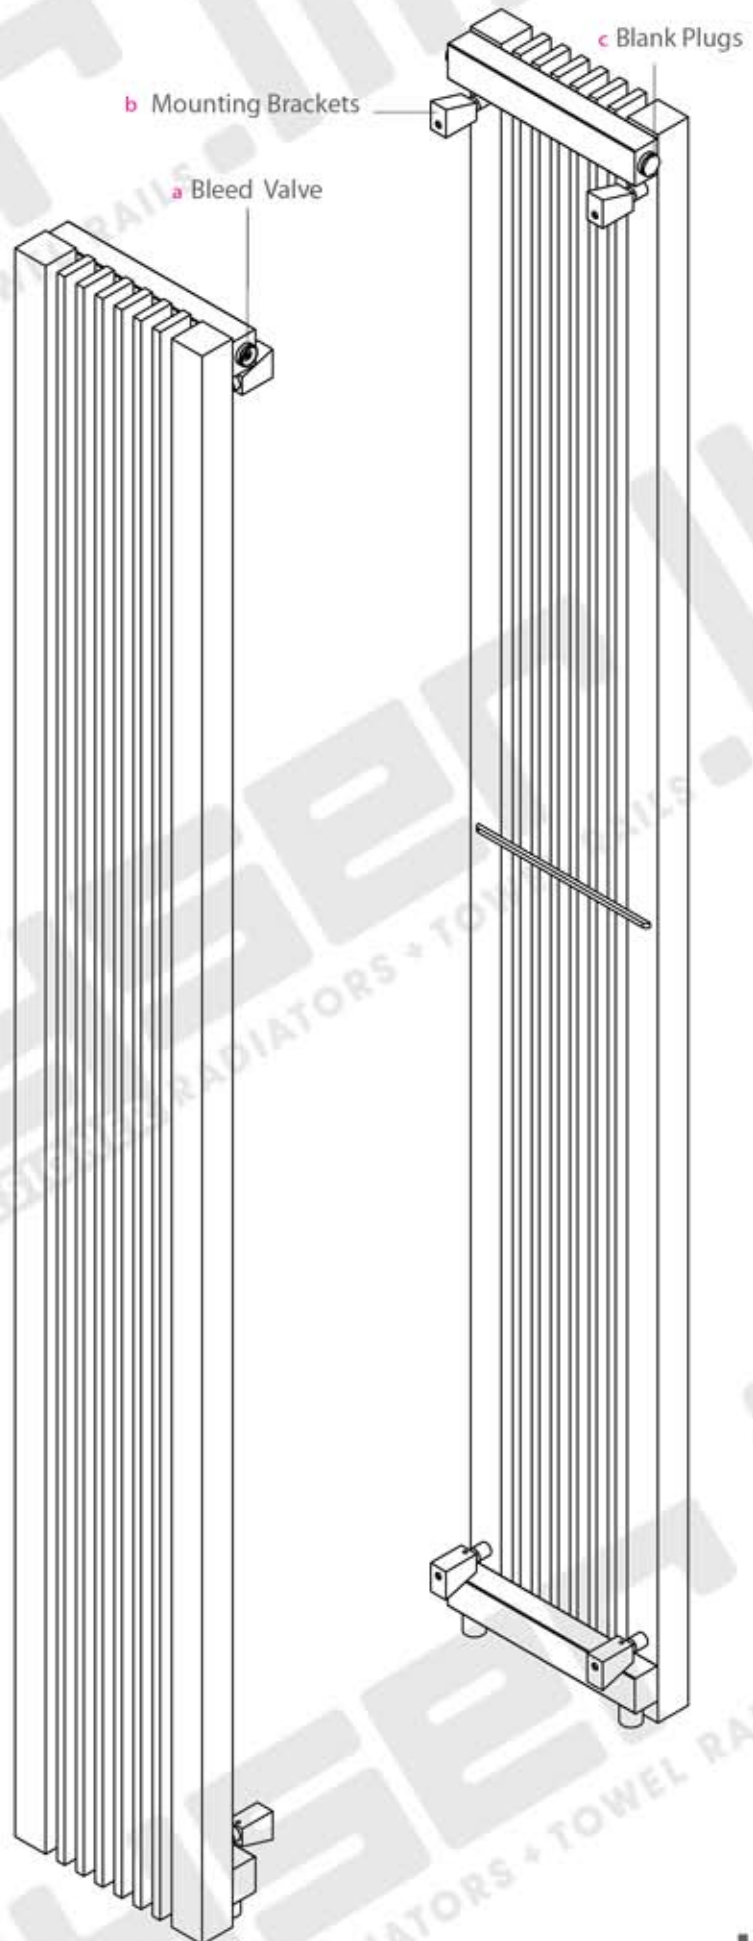

STRATI 1800 x 245

STRATI 1800 x 245

Measurements: mm