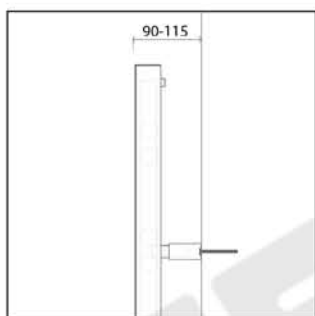

TERANO 1800H x 400W

Projection: 90 - 115mm (max)

Fixtures: 4 x Matching Brackets

Outer Finish: Rough Matt Black

Base Material: Mild Steel

Bar Pattern: 1 Flat Panel, 36 Square Cut Outs

Pipe Centres: 355mm

Output BTUS (delta t50): 1701

Output Watts (delta t50): 499

Guarantee: 5 Years

Available in Other Sizes: No

TERANO 1800H x 400W

Measurements: mm