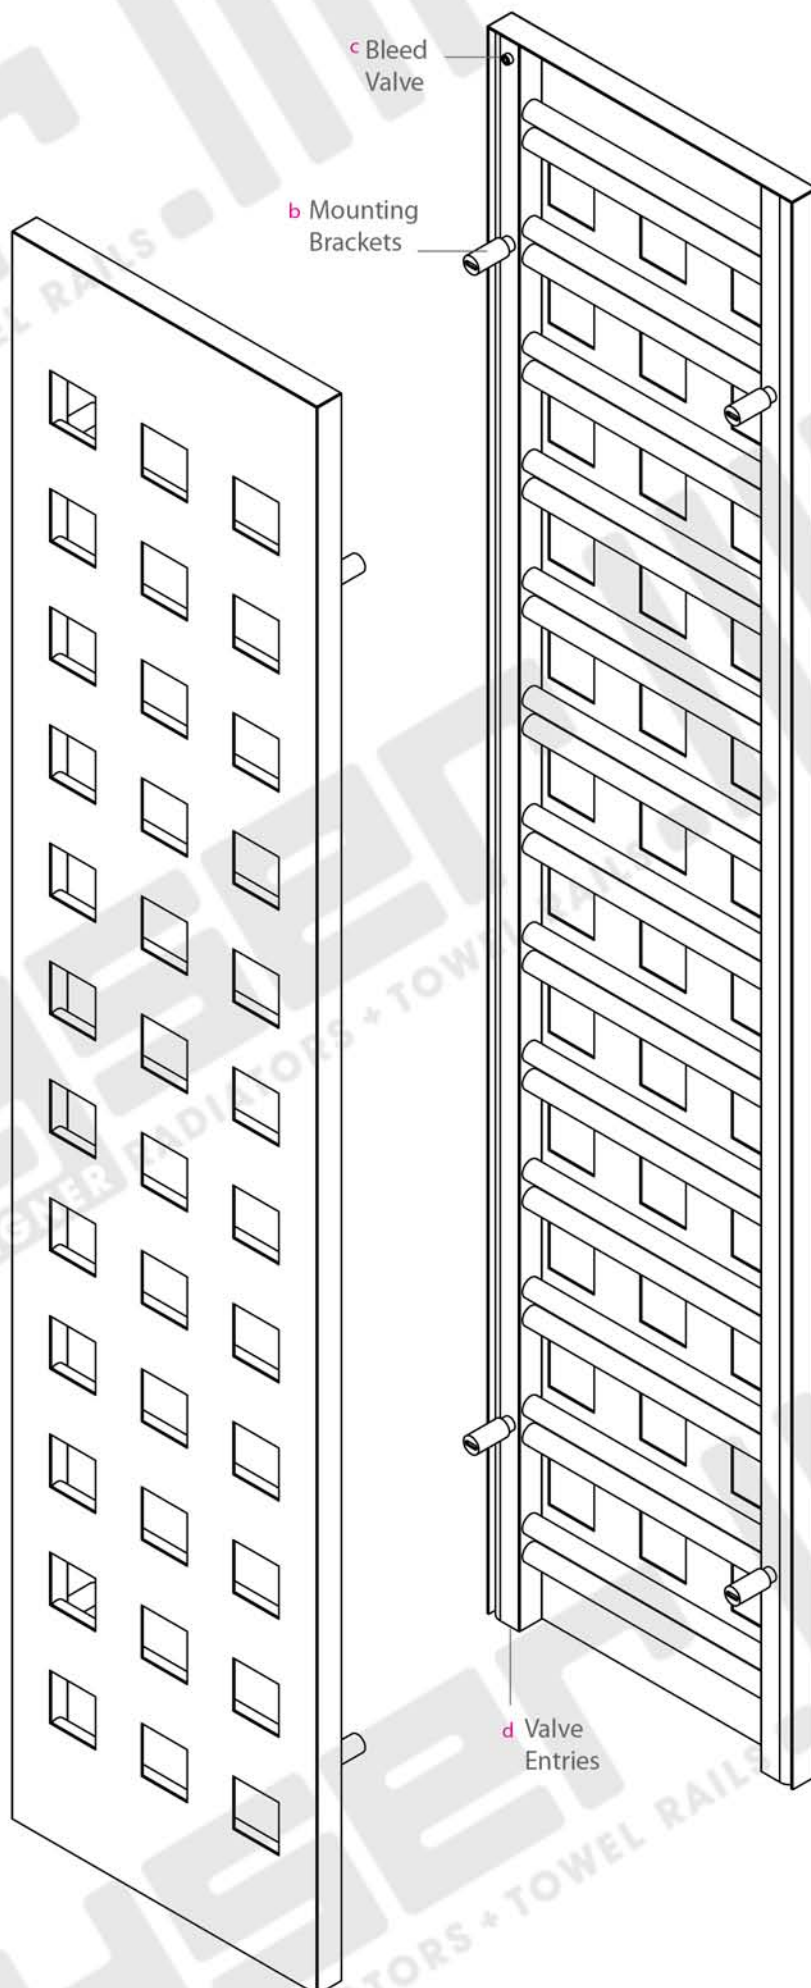

TERANO 1800H x 400W

Projection: 90 - 115mm (max)

Fixtures: 4 x Matching Brackets

Outer Finish: Rough Matt Black

Base Material: Mild Steel

Bar Pattern: 1 Flat Panel, 36 Square Cut Outs

Pipe Centres: 355mm

Output BTUS (delta t50): 1701

Output Watts (delta t50): 499

Guarantee: 5 Years

Available in Other Sizes: No

TERANO 1800H x 400W

Measurements: mm