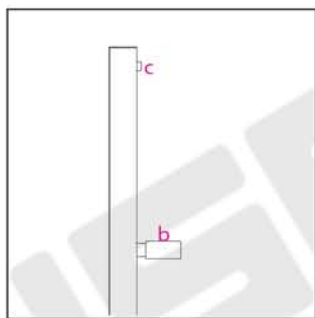

TERANO 1800H x 400W

Projection: 90 - 115mm (max)

Fixtures: 4 x Matching Brackets

Outer Finish: Rough Matt Black

Base Material: Mild Steel

Bar Pattern: 1 Flat Panel, 36 Square Cut Outs

Pipe Centres: 355mm

Output BTUS (delta t50): 1701

Output Watts (delta t50): 499

Guarantee: 5 Years

Available in Other Sizes: No

TERANO 1800H x 400W

Measurements: mm