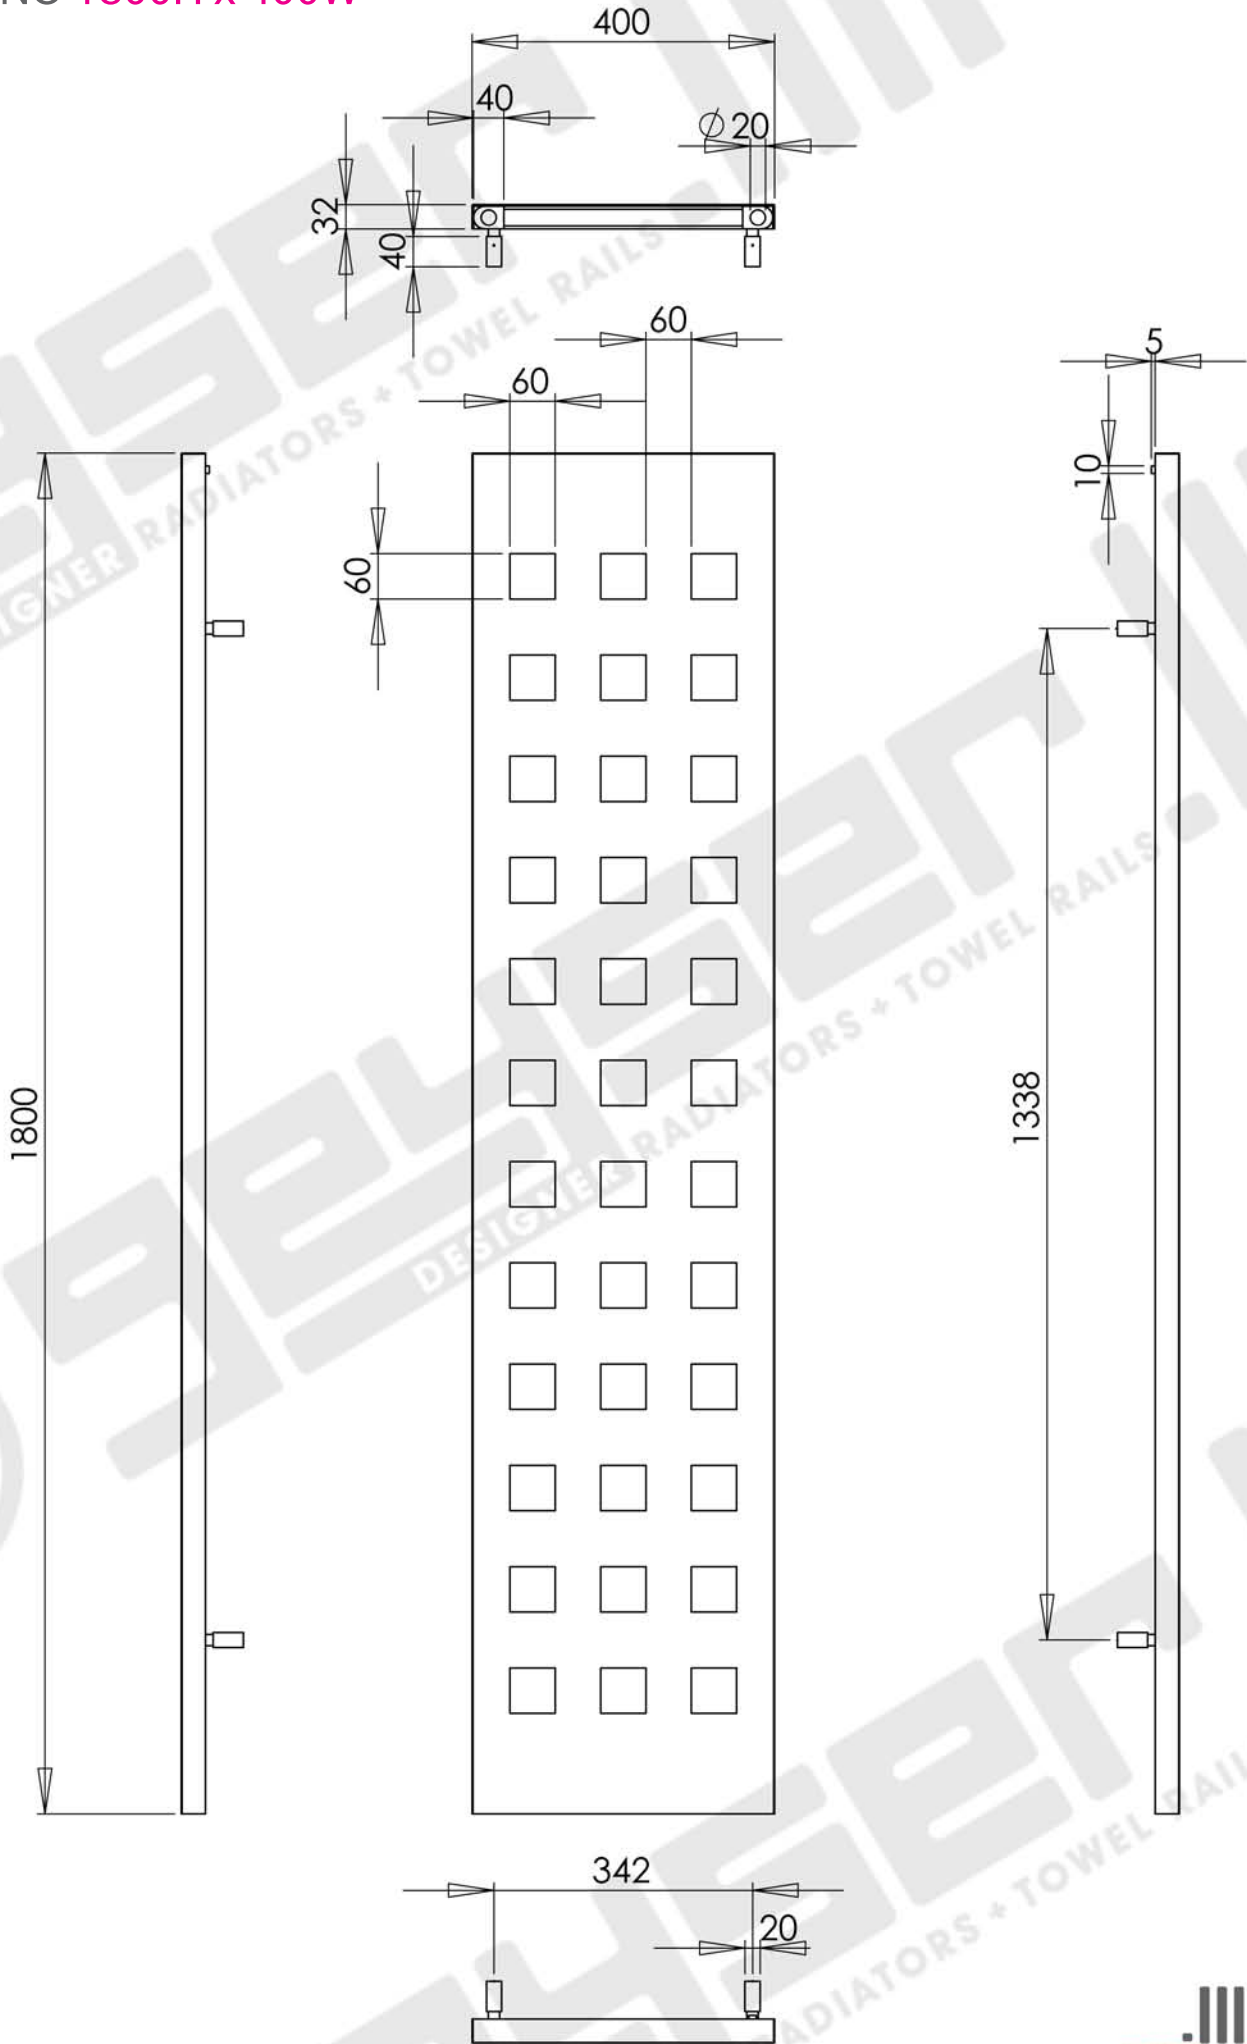

TERANO 1800H x 400W

Projection: 90 - 115mm (max)

Fixtures: 4 x Matching Brackets

Outer Finish: Rough Matt Black

Base Material: Mild Steel

Bar Pattern: 1 Flat Panel, 36 Square Cut Outs

Pipe Centres: 355mm

Output BTUS (delta t50): 1701

Output Watts (delta t50): 499

Guarantee: 5 Years

Available in Other Sizes: No

TERANO 1800H x 400W

Measurements: mm