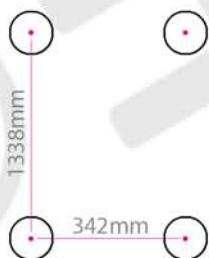

TERANO 1800H x 400W

Projection: 90 - 115mm (max)

Fixtures: 4 x Matching Brackets

Outer Finish: Rough Matt Black

Base Material: Mild Steel

Bar Pattern: 1 Flat Panel, 36 Square Cut Outs

Pipe Centres: 355mm

Output BTUS (delta t50): 1701

Output Watts (delta t50): 499

Guarantee: 5 Years

Available in Other Sizes: No

TERANO 1800H x 400W

Measurements: mm