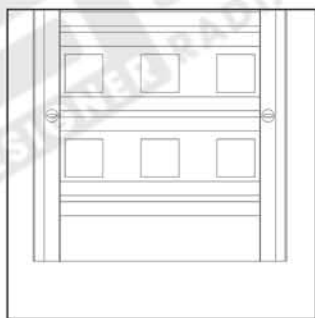

TERANO 1800H x 400W

Projection: 90 - 115mm (max)

Fixtures: 4 x Matching Brackets

Outer Finish: Rough Matt Black

Base Material: Mild Steel

Bar Pattern: 1 Flat Panel, 36 Square Cut Outs

Pipe Centres: 355mm

Output BTUS (delta t50): 1701

Output Watts (delta t50): 499

Guarantee: 5 Years

Available in Other Sizes: No

TERANO 1800H x 400W

Measurements: mm