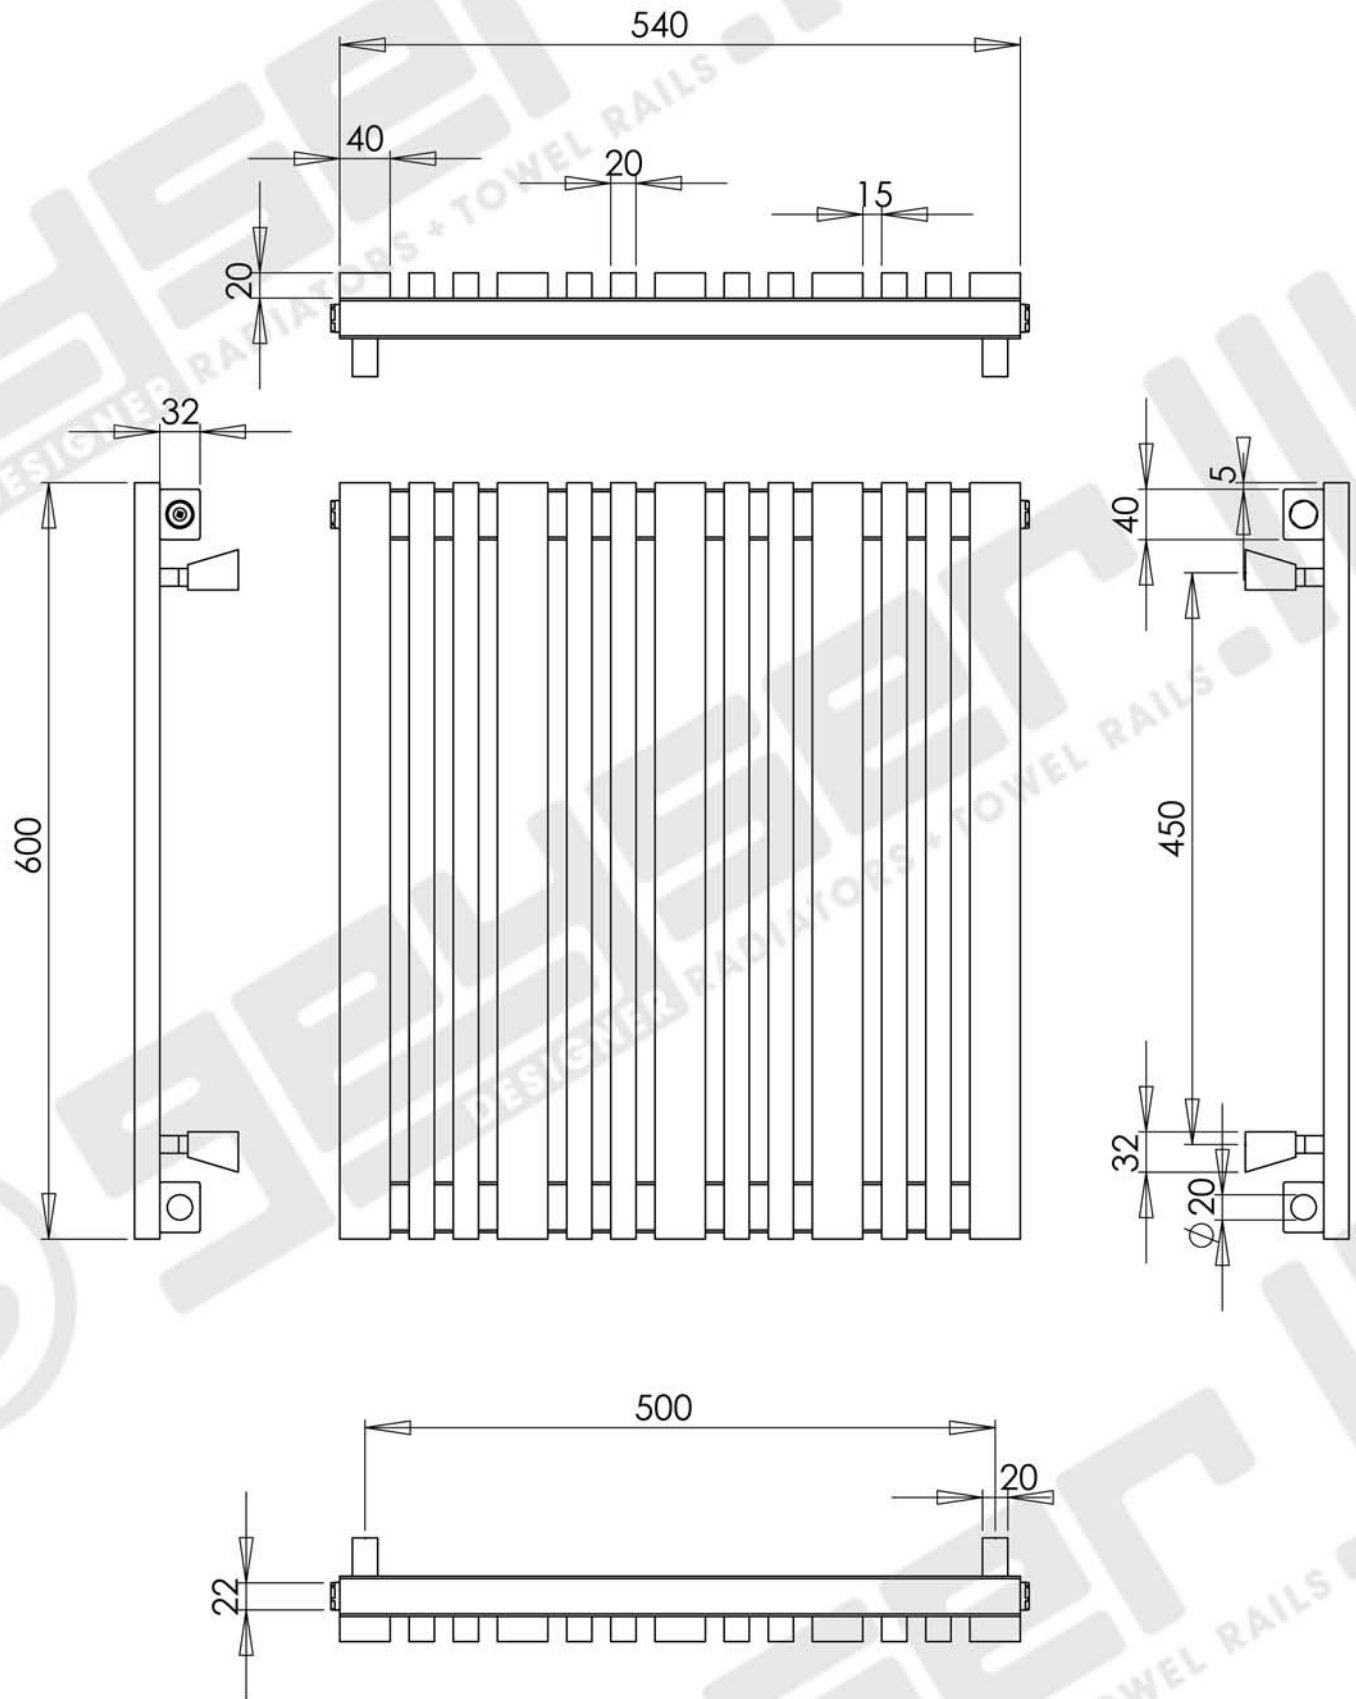

VERSA 600H x 540W ELECTRIC

Projection: 85mm (max)

Fixtures: 4 x Matching Brackets

Outer Finish: Brushed Stainless Steel

Base Material: Stainless Steel

Bar Pattern: 5 Rectangle Columns,
8 Cube Columns

Pipe Centres: 540mm + Valves

Output BTUS (element): 2046
Output Watts (element): 600

Guarantee: 5 Years

Available in Other Sizes: Yes

VERSA 600H x 540W ELECTRIC

Measurements: mm