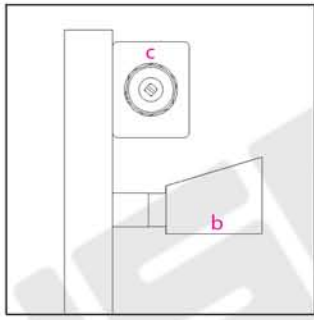

VERSA 600H x 540W ELECTRIC

Projection: 85mm (max)

Fixtures: 4 x Matching Brackets

Outer Finish: Brushed Stainless Steel

Base Material: Stainless Steel

Bar Pattern: 5 Rectangle Columns,
8 Cube Columns

Pipe Centres: 540mm + Valves

Output BTUS (element): 2046
Output Watts (element): 600

Guarantee: 5 Years

Available in Other Sizes: Yes

VERSA 600H x 540W ELECTRIC

Measurements: mm