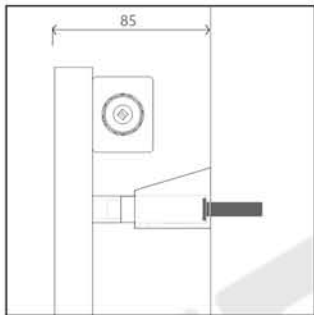

VERSA 600H x 540W ELECTRIC

Projection: 85mm (max)

Fixtures: 4 x Matching Brackets

Outer Finish: Brushed Stainless Steel

Base Material: Stainless Steel

Bar Pattern: 5 Rectangle Columns,
8 Cube Columns

Pipe Centres: 540mm + Valves

Output BTUS (element): 2046
Output Watts (element): 600

Guarantee: 5 Years

Available in Other Sizes: Yes

VERSA 600H x 540W ELECTRIC

Measurements: mm