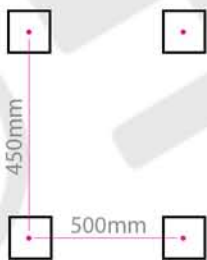

VERSA 600H x 540W ELECTRIC

Projection: 85mm (max)

Fixtures: 4 x Matching Brackets

Outer Finish: Brushed Stainless Steel

Base Material: Stainless Steel

Bar Pattern: 5 Rectangle Columns,
8 Cube Columns

Pipe Centres: 540mm + Valves

Output BTUS (element): 2046
Output Watts (element): 600

Guarantee: 5 Years

Available in Other Sizes: Yes

VERSA 600H x 540W ELECTRIC

Measurements: mm