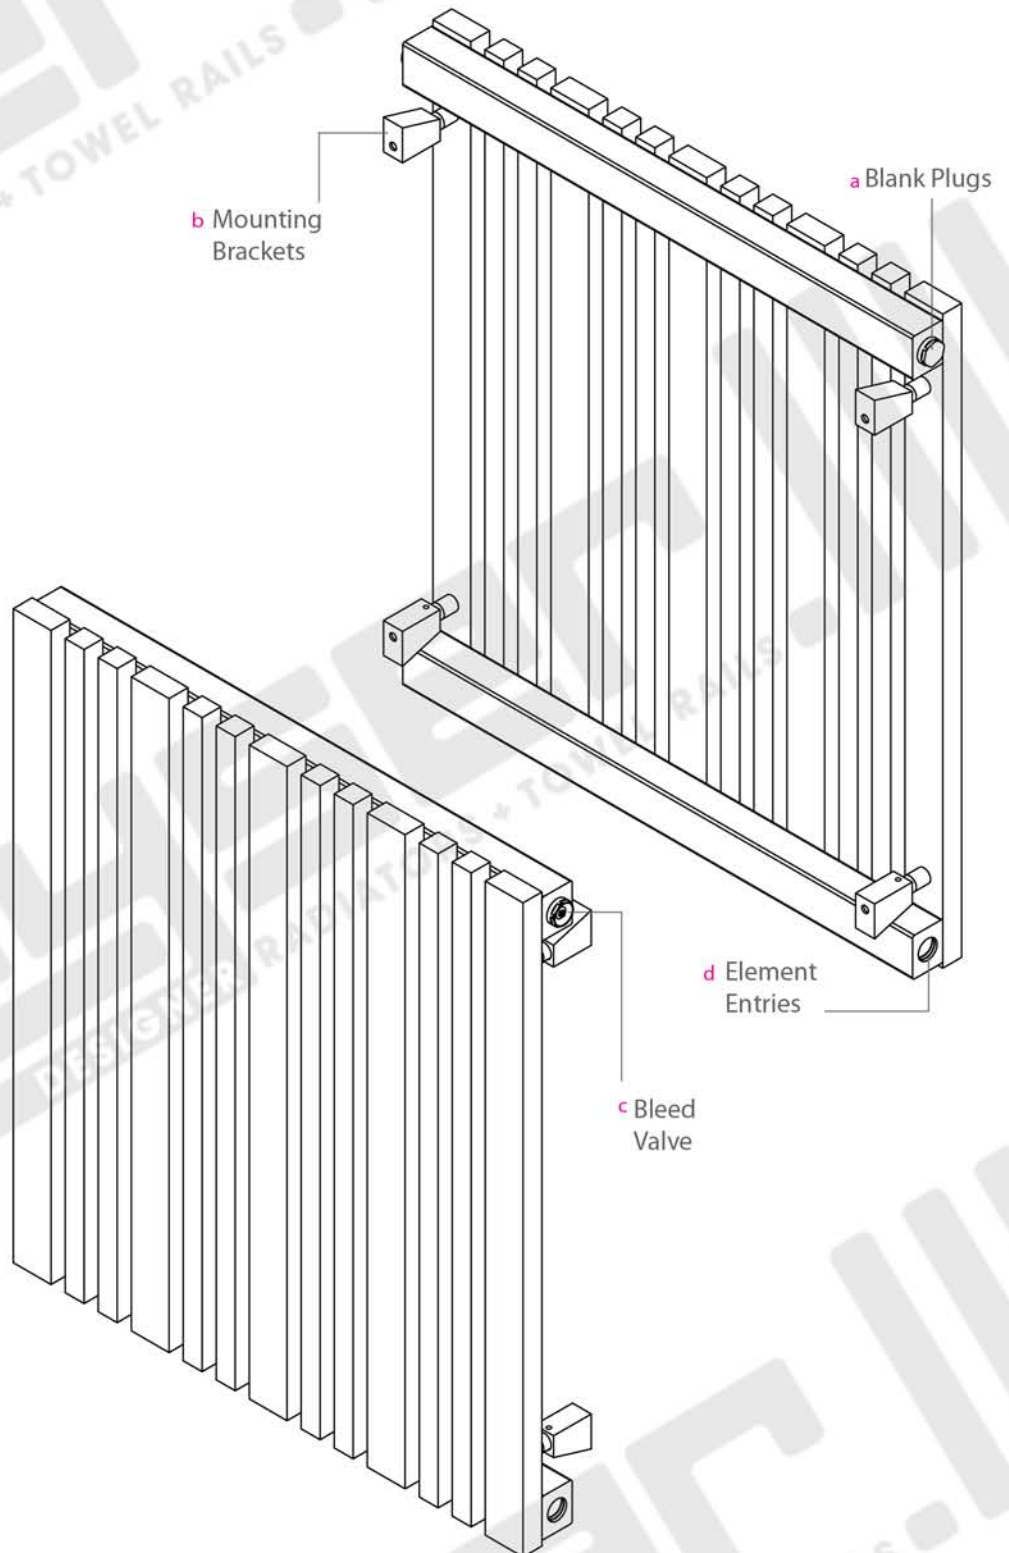

VERSA 600H x 540W ELECTRIC

Projection: 85mm (max)

Fixtures: 4 x Matching Brackets

Outer Finish: Brushed Stainless Steel

Base Material: Stainless Steel

Bar Pattern: 5 Rectangle Columns,
8 Cube Columns

Pipe Centres: 540mm + Valves

Output BTUS (element): 2046
Output Watts (element): 600

Guarantee: 5 Years

Available in Other Sizes: Yes

VERSA 600H x 540W ELECTRIC

Measurements: mm