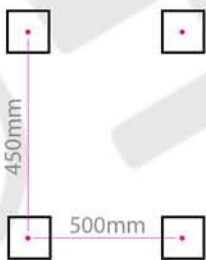

VERSA 600H x 540W

Projection: 85mm (max)

Fixtures: 4 x Matching Brackets

Outer Finish: Brushed Stainless Steel

Base Material: Stainless Steel

Bar Pattern: 5 Rectangle Columns,
8 Cube Columns

Pipe Centres: 540mm + Valves

Output BTUS (delta t50): 1478

Output Watts (delta t50): 433

Guarantee: 5 Years

Available in Other Sizes: Yes

VERSA 600H x 540W

Measurements: mm