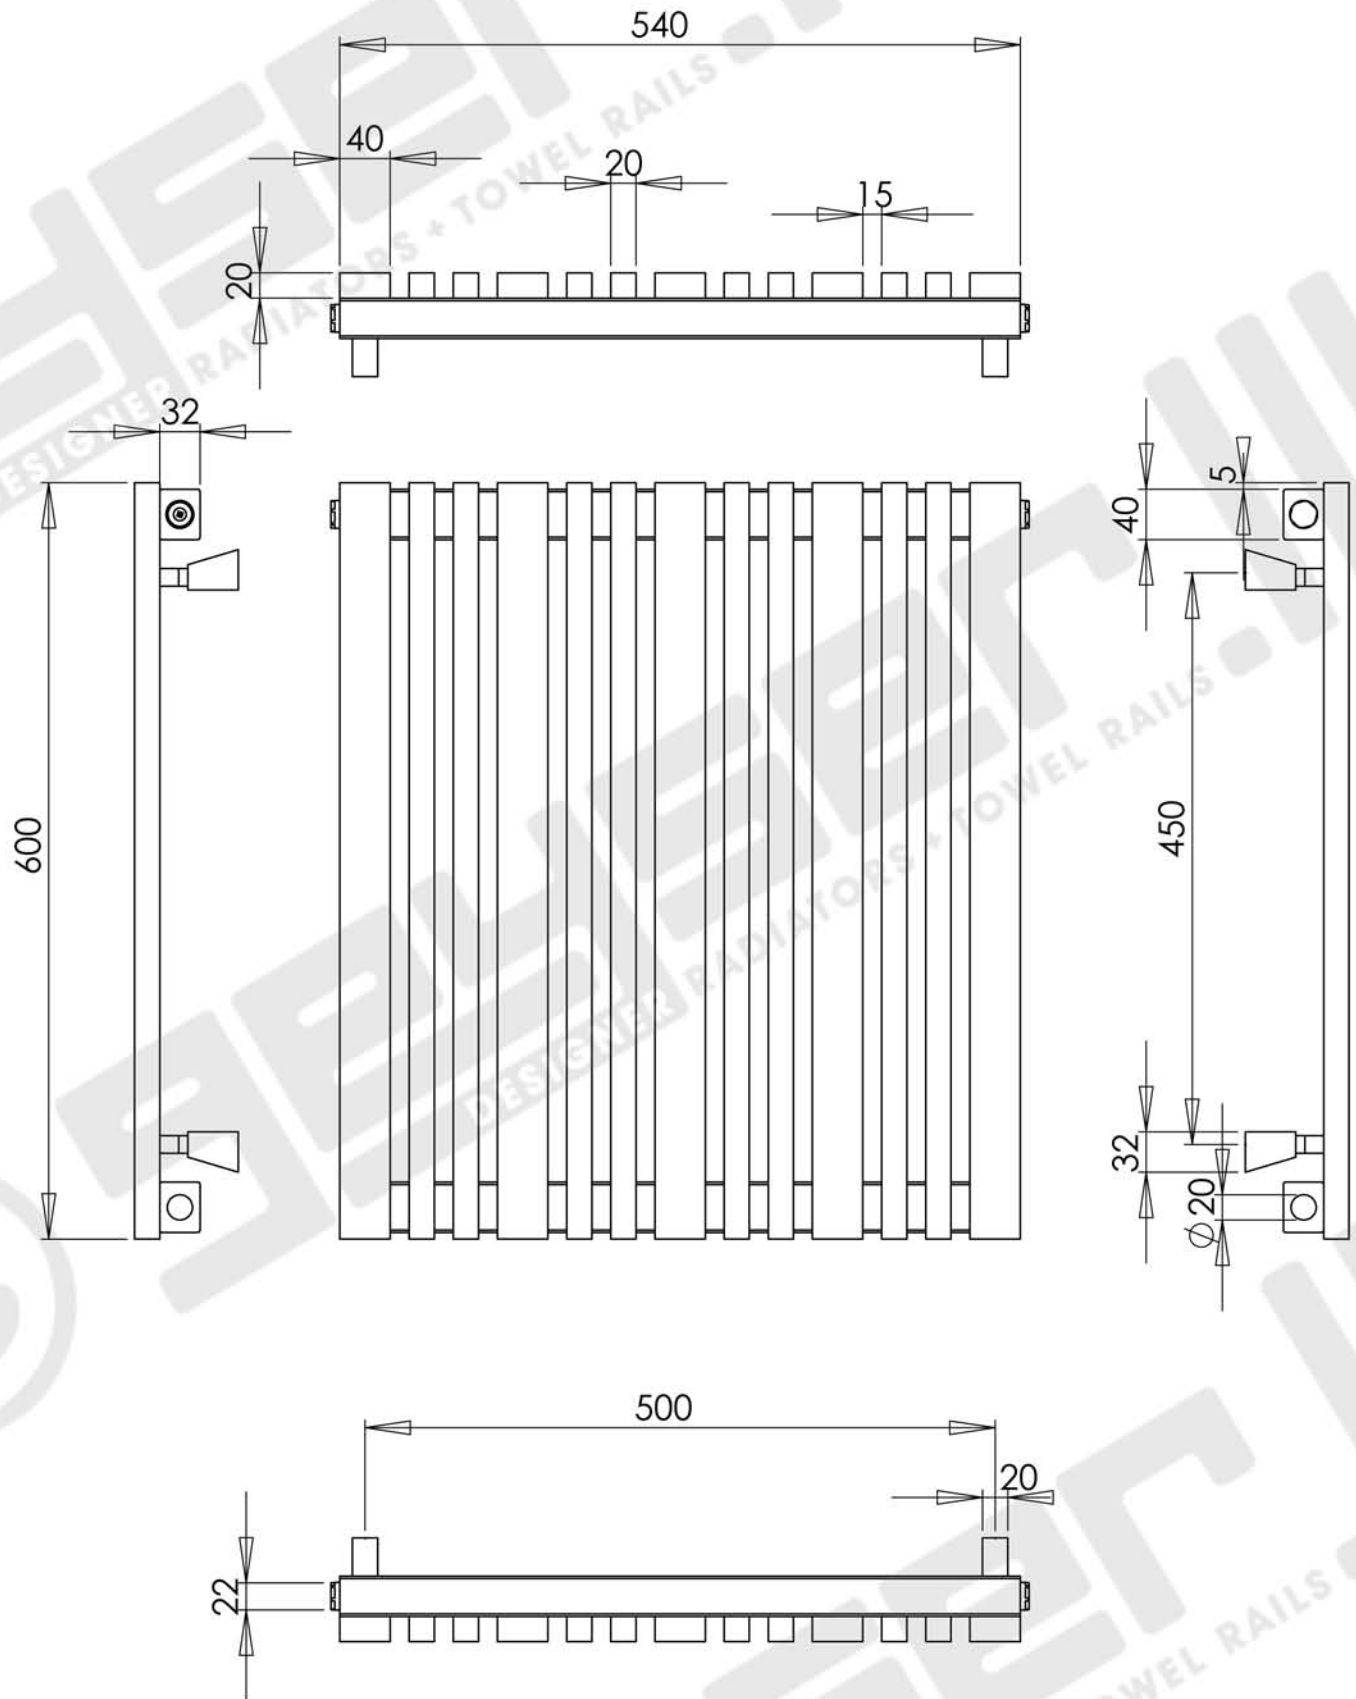

VERSA 600H x 540W

Projection: 85mm (max)

Fixtures: 4 x Matching Brackets

Outer Finish: Brushed Stainless Steel

Base Material: Stainless Steel

Bar Pattern: 5 Rectangle Columns,
8 Cube Columns

Pipe Centres: 540mm + Valves

Output BTUS (delta t50): 1478

Output Watts (delta t50): 433

Guarantee: 5 Years

Available in Other Sizes: Yes

VERSA 600H x 540W

Measurements: mm