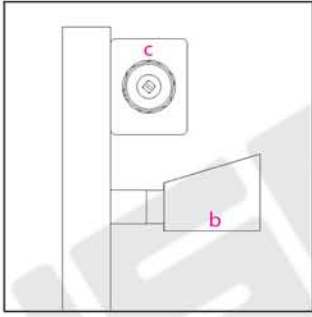

VERSA 600H x 540W

Projection: 85mm (max)

Fixtures: 4 x Matching Brackets

Outer Finish: Brushed Stainless Steel

Base Material: Stainless Steel

Bar Pattern: 5 Rectangle Columns,
8 Cube Columns

Pipe Centres: 540mm + Valves

Output BTUS (delta t50): 1478

Output Watts (delta t50): 433

Guarantee: 5 Years

Available in Other Sizes: Yes

VERSA 600H x 540W

Measurements: mm