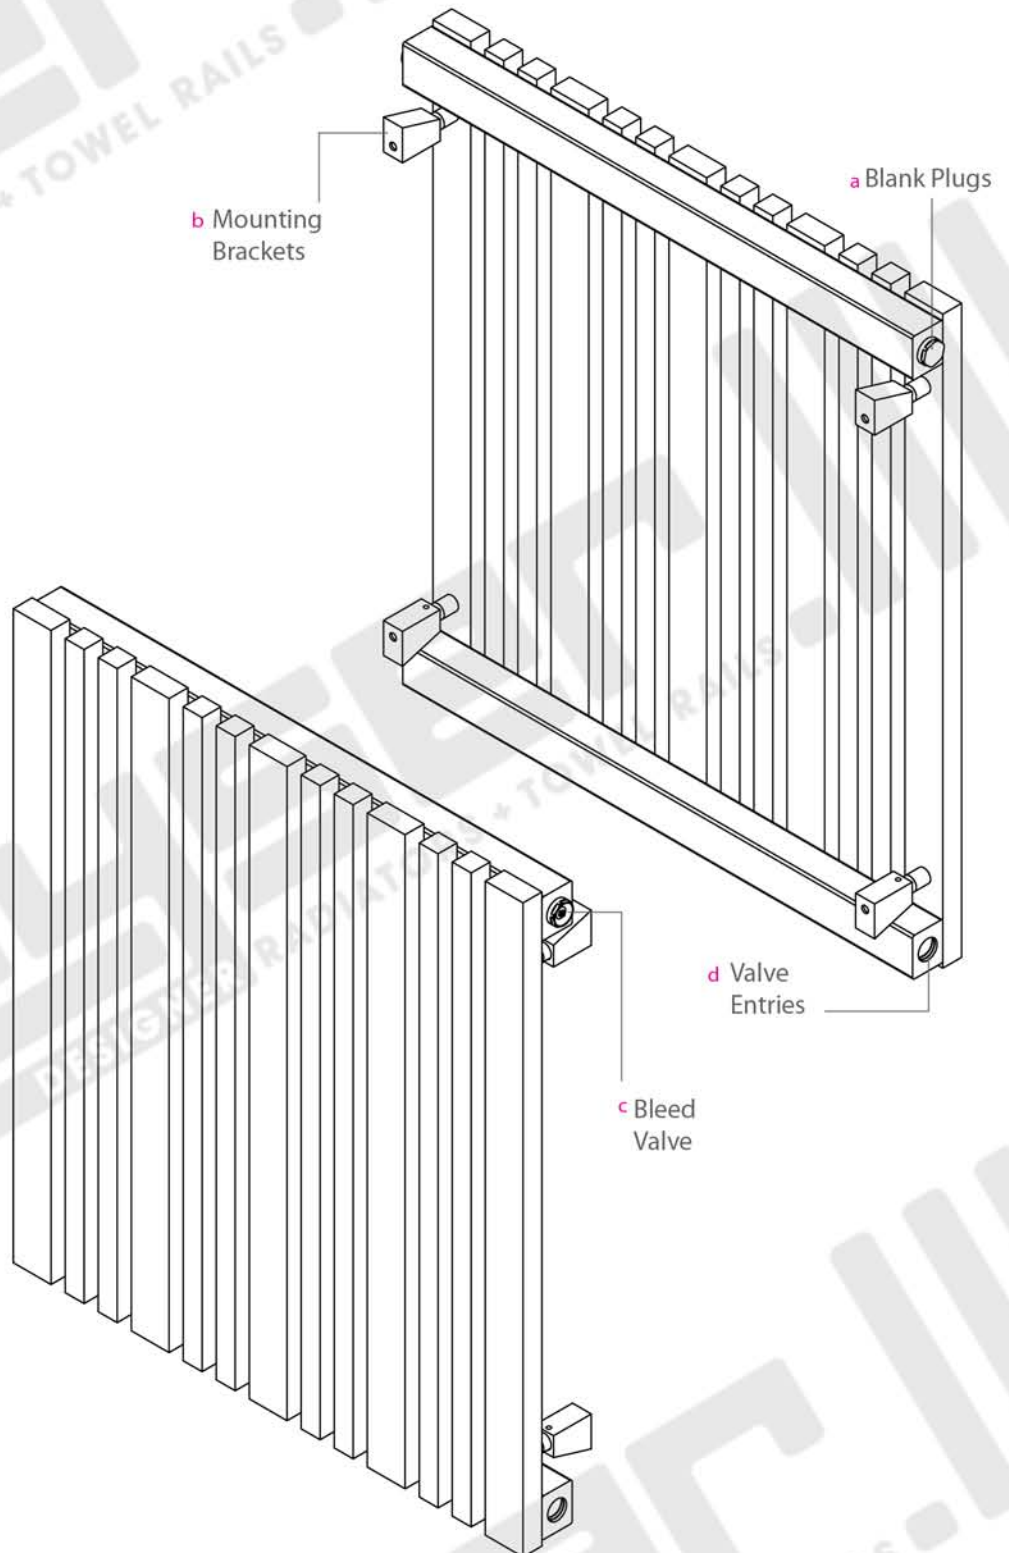

VERSA 600H x 540W

Projection: 85mm (max)

Fixtures: 4 x Matching Brackets

Outer Finish: Brushed Stainless Steel

Base Material: Stainless Steel

Bar Pattern: 5 Rectangle Columns,
8 Cube Columns

Pipe Centres: 540mm + Valves

Output BTUS (delta t50): 1478

Output Watts (delta t50): 433

Guarantee: 5 Years

Available in Other Sizes: Yes

VERSA 600H x 540W

Measurements: mm