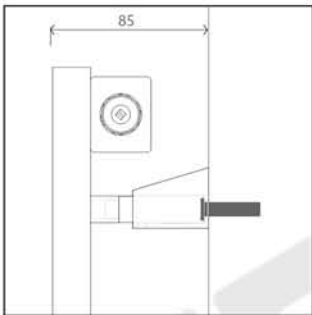

VERSA 600H x 540W

Projection: 85mm (max)

Fixtures: 4 x Matching Brackets

Outer Finish: Brushed Stainless Steel

Base Material: Stainless Steel

Bar Pattern: 5 Rectangle Columns,
8 Cube Columns

Pipe Centres: 540mm + Valves

Output BTUS (delta t50): 1478

Output Watts (delta t50): 433

Guarantee: 5 Years

Available in Other Sizes: Yes

VERSA 600H x 540W

Measurements: mm