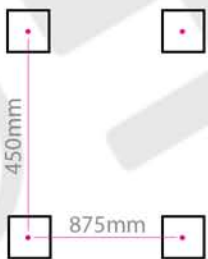

VERSA 600H x 915W

Projection: 85mm (max)

Fixtures: 4 x Matching Brackets

Outer Finish: Brushed Stainless Steel

Base Material: Stainless Steel

Bar Pattern: 8 Rectangle Columns,
14 Cube Columns

Pipe Centres: 915mm + Valves

Output BTUS (delta t50): 2504

Output Watts (delta t50): 734

Guarantee: 5 Years

Available in Other Sizes: Yes

VERSA 600H x 915W

Measurements: mm