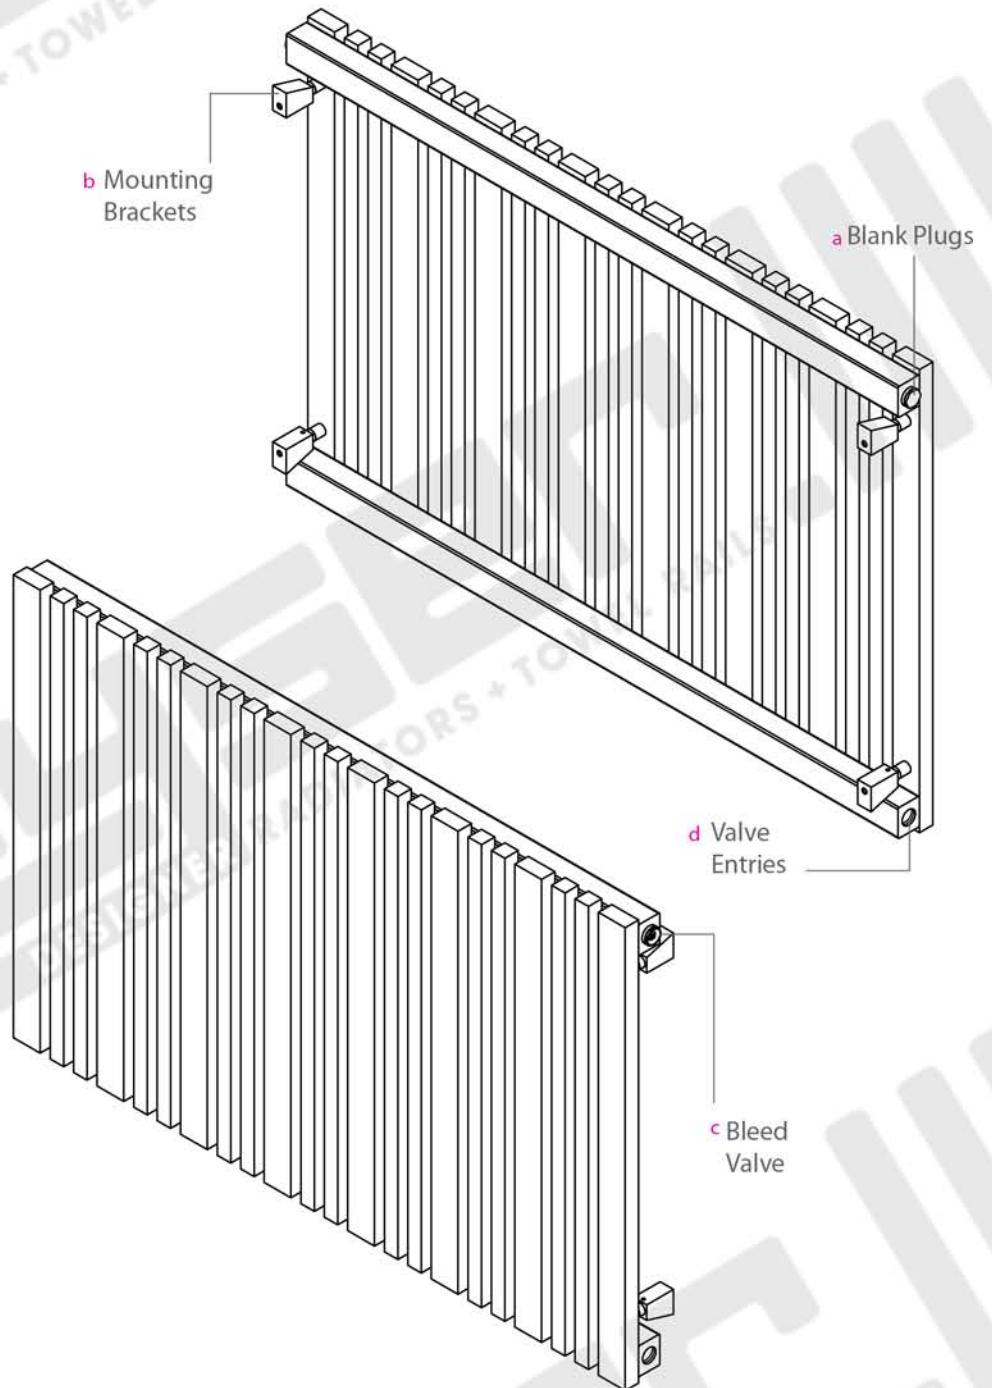

VERSA 600H x 915W

Projection: 85mm (max)

Fixtures: 4 x Matching Brackets

Outer Finish: Brushed Stainless Steel

Base Material: Stainless Steel

Bar Pattern: 8 Rectangle Columns,
14 Cube Columns

Pipe Centres: 915mm + Valves

Output BTUS (delta t50): 2504

Output Watts (delta t50): 734

Guarantee: 5 Years

Available in Other Sizes: Yes

VERSA 600H x 915W

Measurements: mm