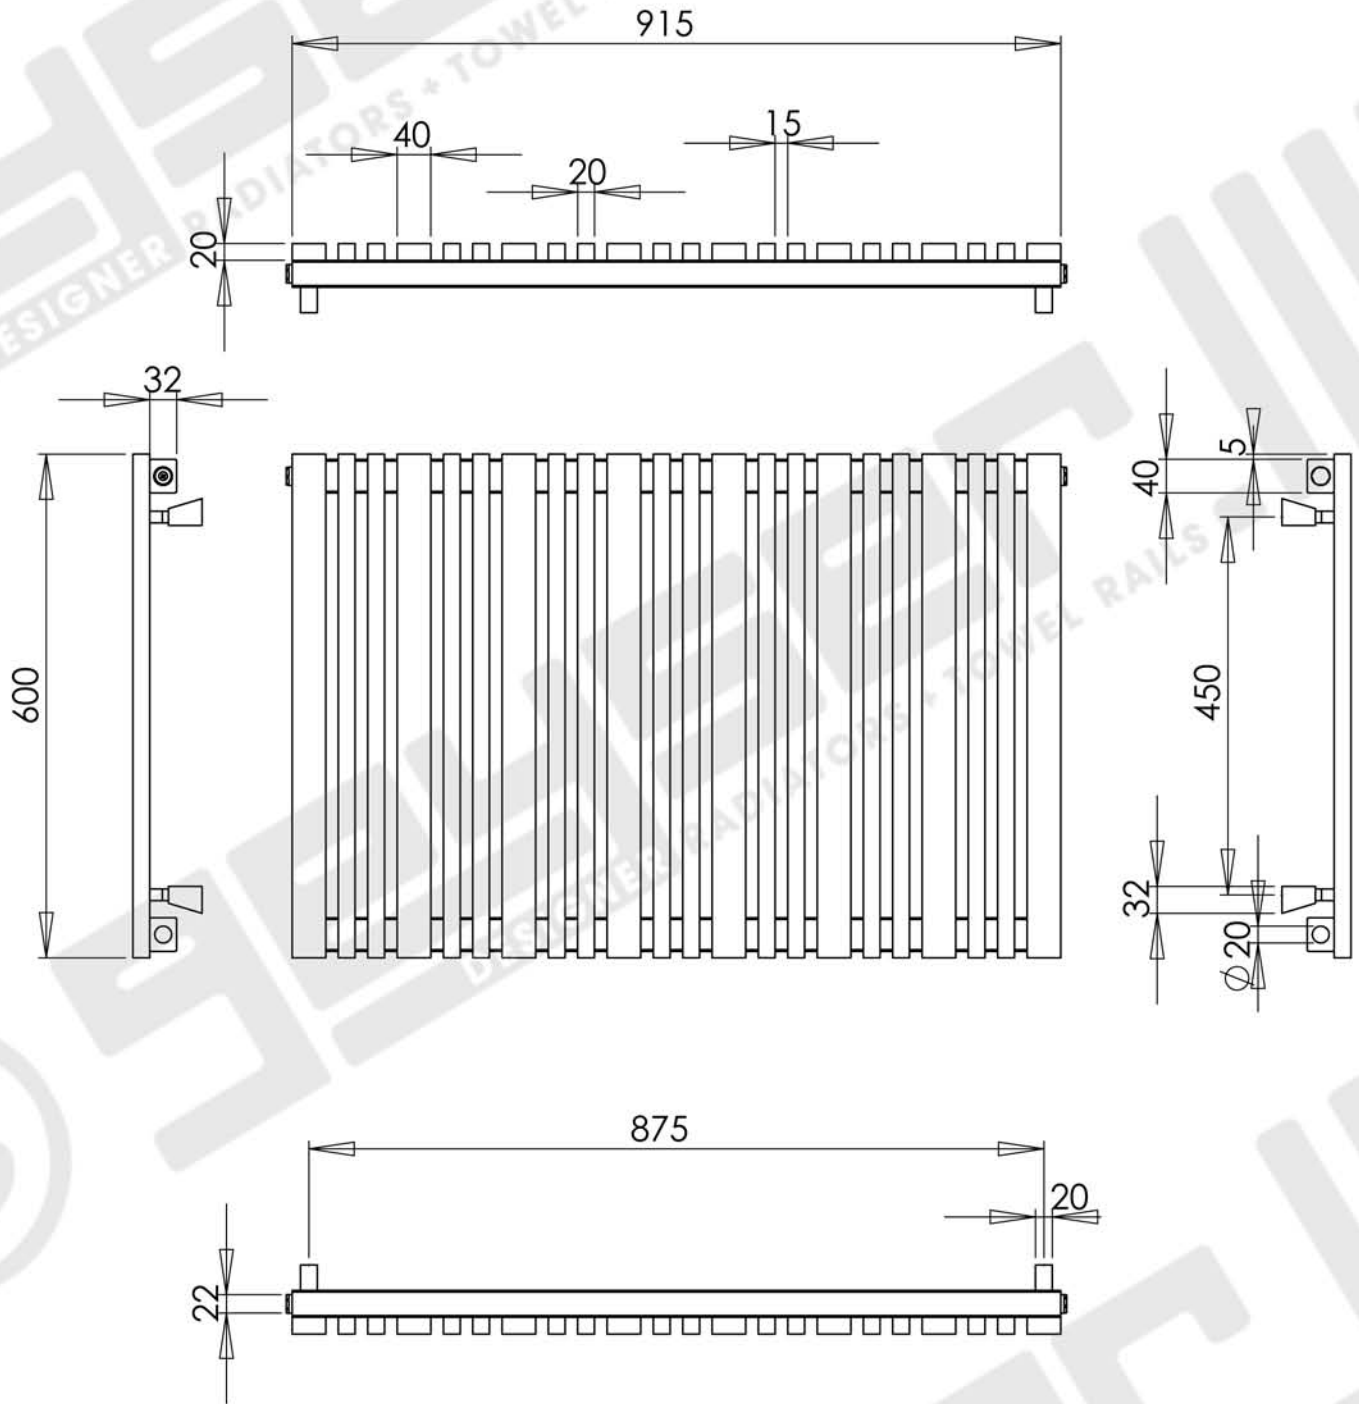

VERSA 600H x 915W

Projection: 85mm (max)

Fixtures: 4 x Matching Brackets

Outer Finish: Brushed Stainless Steel

Base Material: Stainless Steel

Bar Pattern: 8 Rectangle Columns,
14 Cube Columns

Pipe Centres: 915mm + Valves

Output BTUS (delta t50): 2504

Output Watts (delta t50): 734

Guarantee: 5 Years

Available in Other Sizes: Yes

VERSA 600H x 915W

Measurements: mm