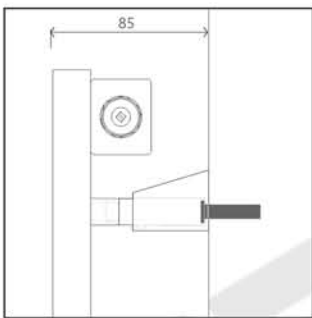

VERSA 600H x 915W

Projection: 85mm (max)

Fixtures: 4 x Matching Brackets

Outer Finish: Brushed Stainless Steel

Base Material: Stainless Steel

Bar Pattern: 8 Rectangle Columns,
14 Cube Columns

Pipe Centres: 915mm + Valves

Output BTUS (delta t50): 2504

Output Watts (delta t50): 734

Guarantee: 5 Years

Available in Other Sizes: Yes

VERSA 600H x 915W

Measurements: mm