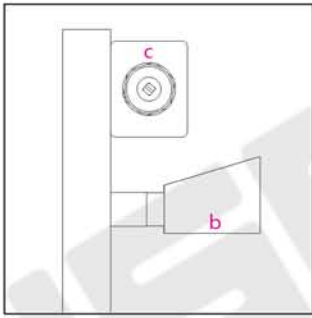

VERSA 600H x 915W

Projection: 85mm (max)

Fixtures: 4 x Matching Brackets

Outer Finish: Brushed Stainless Steel

Base Material: Stainless Steel

Bar Pattern: 8 Rectangle Columns,
14 Cube Columns

Pipe Centres: 915mm + Valves

Output BTUS (delta t50): 2504

Output Watts (delta t50): 734

Guarantee: 5 Years

Available in Other Sizes: Yes

VERSA 600H x 915W

Measurements: mm